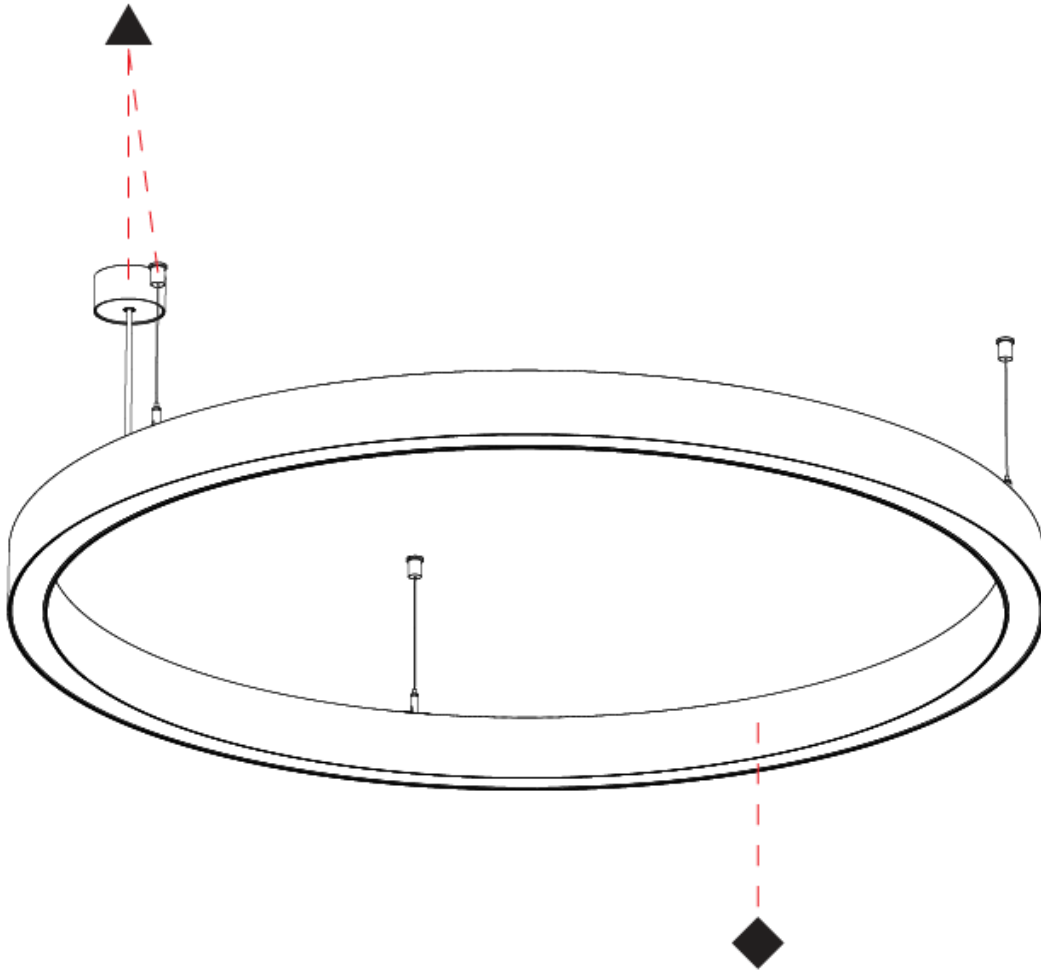

GLORIOUS 45 SUSPENSION

A3001090-HE-

PROJECT _____

TYPE _____

SPECIFIER _____

QUANTITY _____

DATE _____

A