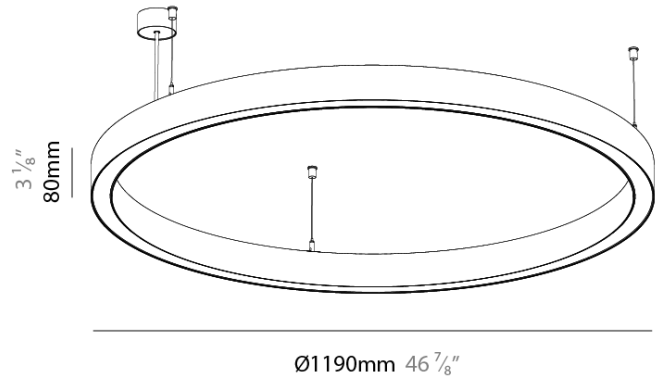

1. To build a product code in our configurator select the specify button on the base model # product page
2. To build a manual product code on this datasheet choose from the options listed below in blue font and add the suffix to the base model #

GENERAL

Series: Glorious
Subseries: Glorious 45
Partner: Prolicht
Division: Architectural
Installation: Suspension
Product Type: Pendant
Mounting Location: Ceiling
Light Distribution: Direct / Indirect

PHYSICAL

Shape: Round
Diameter (mm): 1190
Diameter (in): 46 7/8
Height (mm): 76
Height (in): 3
Weight (kg): 7.6
Diffuser: PMMA - Opal / Microprism / Clear Microprism
Fixture Finish: SSR / BKV / CWI / CRY / HAB / UFT / ITA / RUA / FTG / MYG / LOD / PUS / FRO / FUP / KIA / POP / BLS / SPG / MEY / GOH / CHC / COM / ABZ / JAG / OBR / MOS / ROR
Fixture Material: PMMA / Aluminum
Cable Details: 2000mm/78 3/4" or 6000mm/236 1/4" Cable Transparent

ELECTRICAL

Lamp Type: LED
Input Wattage (W): 65.8
Total Output Wattage (W): 60
Dimming: Non-Dimmable
Driver Included: Yes
Driver Location: Integrated
Driver Type: Constant Current - Universal
Driver Class: Class 2
Input Voltage (V): 120 - 277

LED

Color Temperature (°K): 2700 / 3000 / 3500 / 4000
Max. Delivered Lumen (lm): Max 8476
Nominal Lumen (lm): Max 11146
CRI: >90 CRI
Lamp Life (hrs): 50000

OPTICAL

Adjustability: Fixed

RATINGS AND CERTIFICATIONS

Certified By: Certified for North American Standards
IP rating: IP40