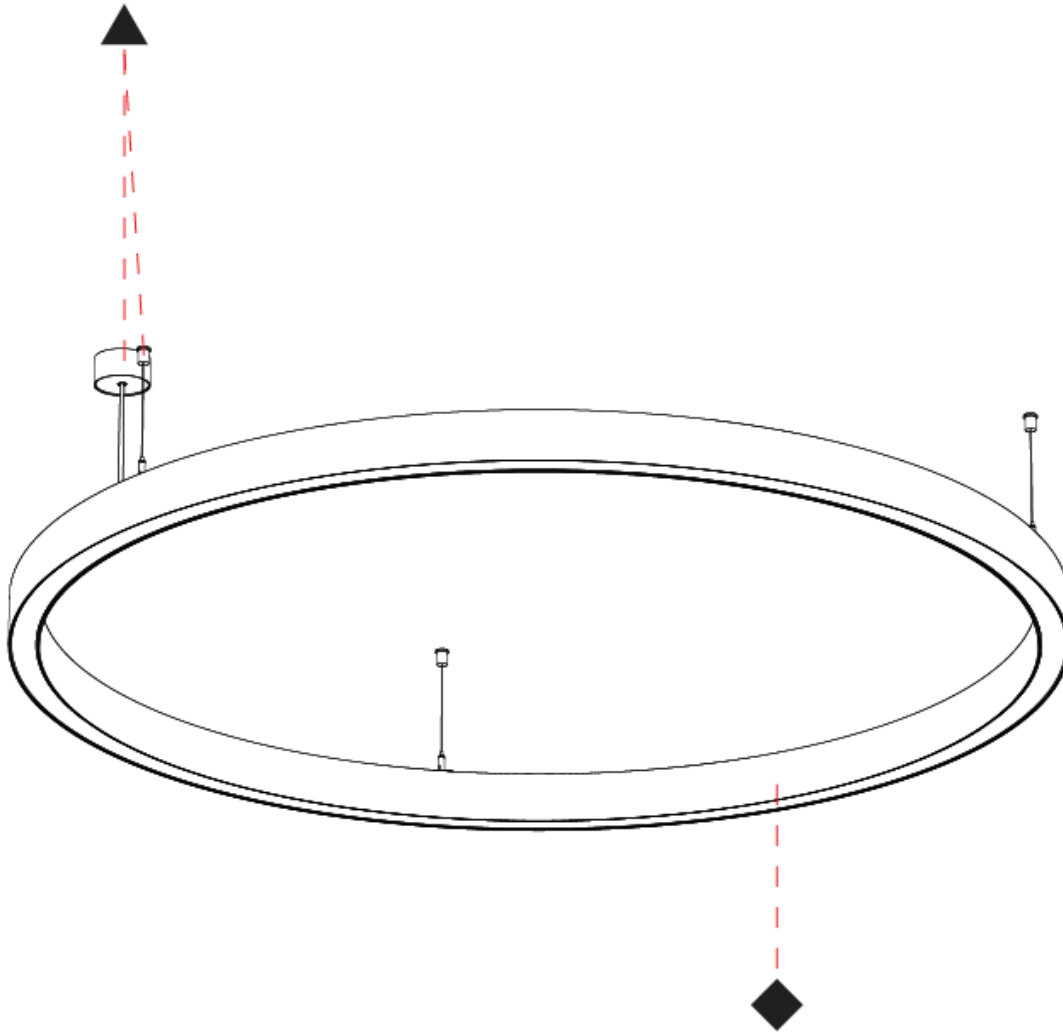

GLORIOUS 45 SUSPENSION

A3001092-HE-

PROJECT _____

TYPE _____

SPECIFIER _____

QUANTITY _____

DATE _____

A