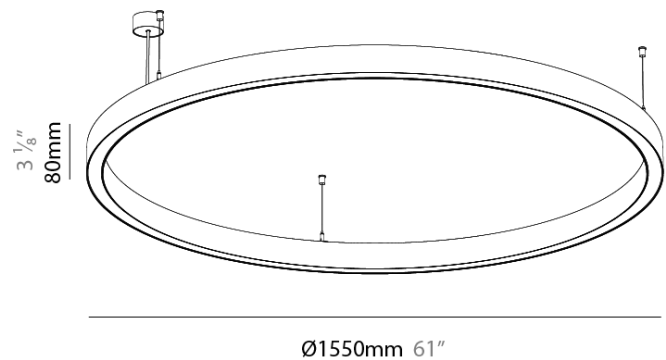

GENERAL

Series: Glorious
Subseries: Glorious 45
Partner: Prolicht
Division: Architectural
Installation: Suspension
Product Type: Pendant
Mounting Location: Ceiling
Light Distribution: Direct / Indirect

PHYSICAL

Shape: Round
Diameter (mm): 1190
Diameter (in): 46 7/8
Height (mm): 76
Height (in): 3
Weight (kg): 10.5
Diffuser: [PMMA - Opal / Microprism / Clear Microprism](#)
Fixture Finish: [SSR / BKV / CWI / CRY / HAB / UFT / ITA / RUA / FTG / MYG / LOD / PUS / FRO / FUP / KIA / POP / BLS / SPG / MEY / GOH / CHC / COM / ABZ / JAG / OBR / MOS / ROR](#)
Fixture Material: [PMMA / Aluminum](#)
Cable Details: [2000mm/78 3/4" or 6000mm/236 1/4" Cable Transparent](#)

ELECTRICAL

Lamp Type: LED
Input Wattage (W): 87.8
Total Output Wattage (W): 80
Dimming: Non-Dimmable
Driver Included: Yes
Driver Location: Integrated
Driver Type: Constant Current - Universal
Driver Class: Class 2
Input Voltage (V): 120 - 277

LED

Color Temperature (°K): [2700 / 3000 / 3500 / 4000](#)
Max. Delivered Lumen (lm): Max 11301
Nominal Lumen (lm): Max 14861
CRI: >90 CRI
Lamp Life (hrs): 50000

OPTICAL

Adjustability: Fixed

RATINGS AND CERTIFICATIONS

Certified By: Certified for North American Standards
IP rating: IP40

PROJECT _____
TYPE _____
SPECIFIER _____
QUANTITY _____
DATE _____