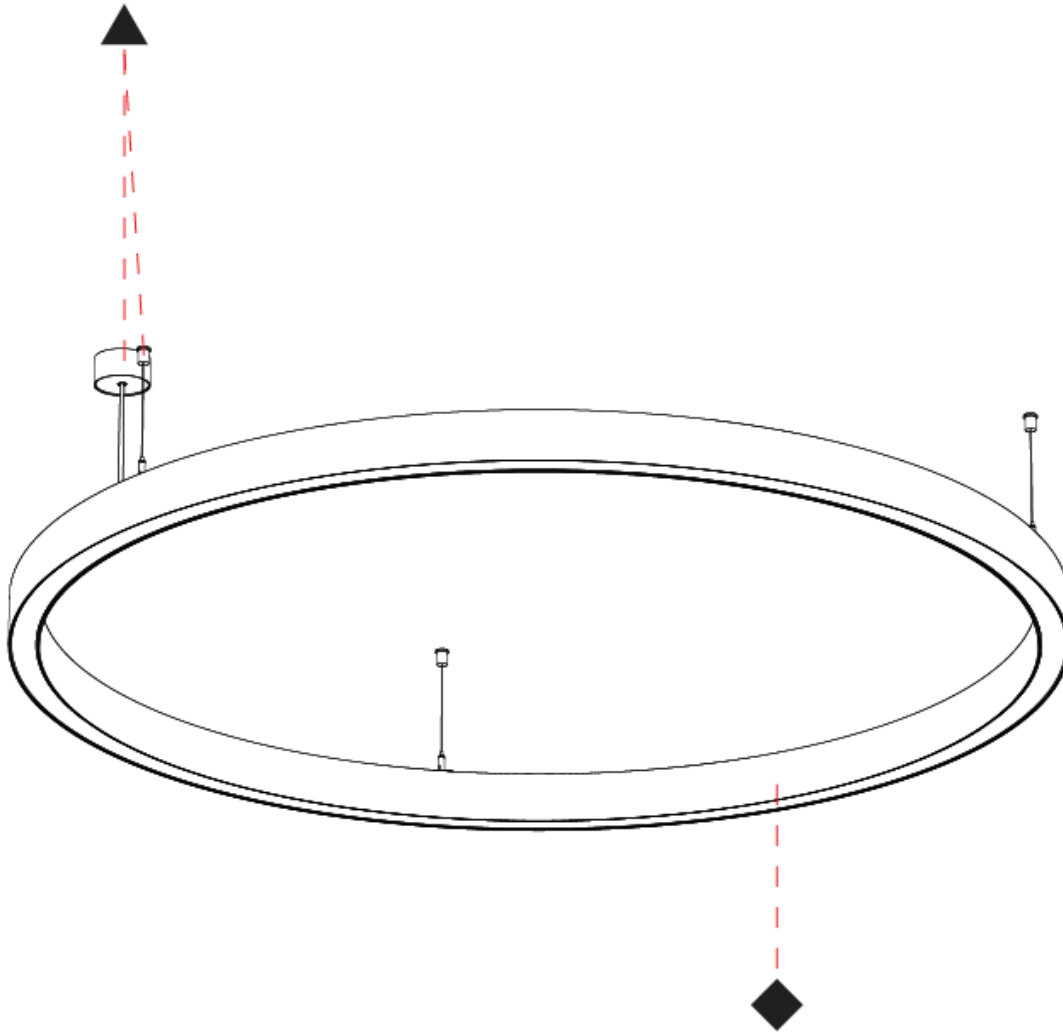

GLORIOUS 45 SUSPENSION

A3001093-

PROJECT _____

TYPE _____

SPECIFIER _____

QUANTITY _____

DATE _____

A