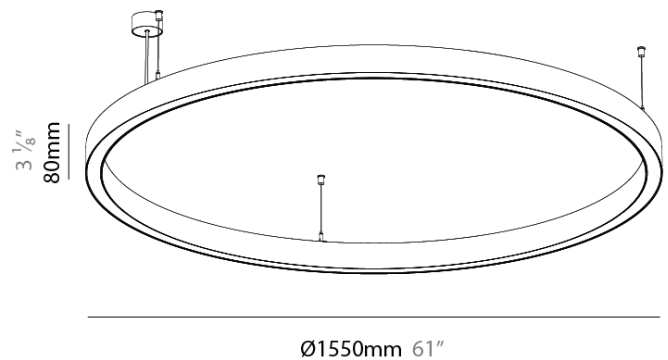

GENERAL

Series: Glorious
Subseries: Glorious 45
Partner: Prolicht
Division: Architectural
Installation: Suspension
Product Type: Pendant
Mounting Location: Ceiling
Light Distribution: Direct / Indirect

PHYSICAL

Shape: Round
Diameter (mm): 1550
Diameter (in): 61
Height (mm): 76
Height (in): 3
Weight (kg): 10.5
Diffuser: [PMMA - Opal / Microprism / Clear Microprism](#)
Fixture Finish: [SSR / BKV / CWI / CRY / HAB / UFT / ITA / RUA / FTG / MYG / LOD / PUS / FRO / FUP / KIA / POP / BLS / SPG / MEY / GOH / CHC / COM / ABZ / JAG / OBR / MOS / ROR](#)
Fixture Material: [PMMA / Aluminum](#)
Cable Details: [2000mm/78 3/4" or 6000mm/236 1/4" Cable Transparent](#)

ELECTRICAL

Lamp Type: LED
Input Wattage (W): 152.5
Total Output Wattage (W): 138.1
Dimming: [Non-dimming / DALI Dimming / MATTER Dimming](#)
Driver Included: Yes
Driver Location: Integrated
Driver Type: Constant Current - Universal
Driver Class: Class 2
Input Voltage (V): 120 - 277

LED

Color Temperature (°K): 2700-6500 Tunable White
Max. Delivered Lumen (lm): Max 19129
Nominal Lumen (lm): Max 25155
CRI: >90 CRI
Lamp Life (hrs): 50000

OPTICAL

Adjustability: Fixed

RATINGS AND CERTIFICATIONS

Certified By: Certified for North American Standards
IP rating: IP40

PROJECT	
TYPE	
SPECIFIER	
QUANTITY	
DATE