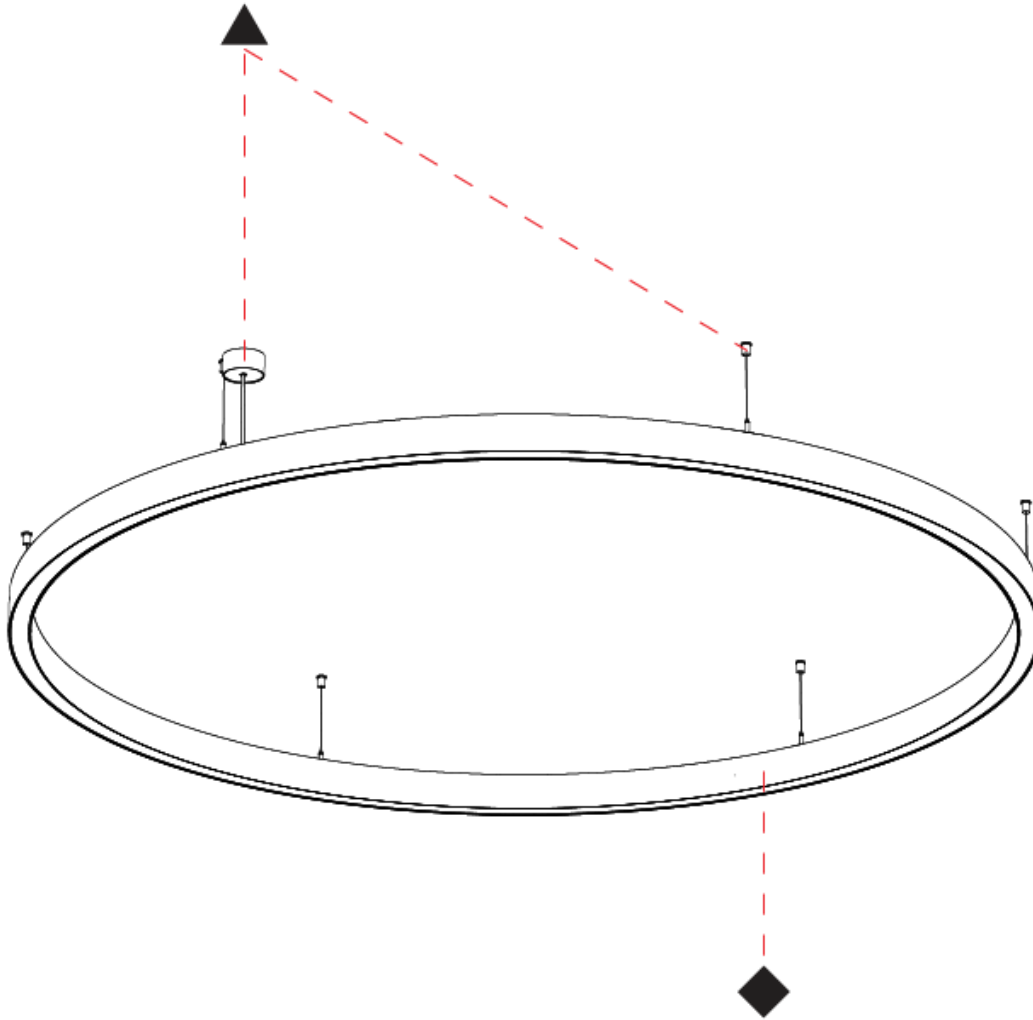

GLORIOUS 45 SUSPENSION

A3001094-

PROJECT	_____
TYPE	_____
SPECIFIER	_____
QUANTITY	_____
DATE	_____

A