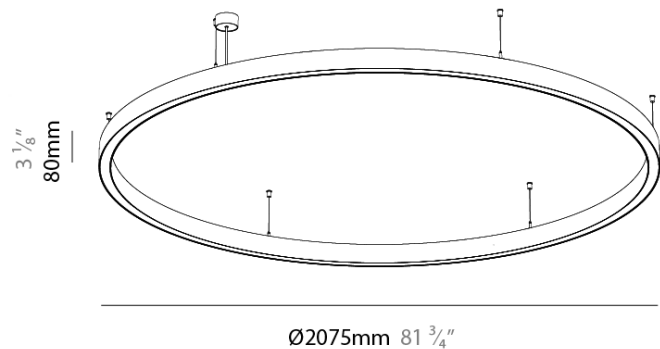

GENERAL

Series: Glorious
Subseries: Glorious 45
Partner: Prolicht
Division: Architectural
Installation: Suspension
Product Type: Pendant
Mounting Location: Ceiling
Light Distribution: Direct / Indirect

PHYSICAL

Shape: Round
Diameter (mm): 2075
Diameter (in): 81 11/16
Height (mm): 76
Height (in): 3
Weight (kg): 14.5
Diffuser: PMMA - Opal / Microprism / Clear Microprism
Fixture Finish: SSR / BKV / CWI / CRY / HAB / UFT / ITA / RUA / FTG / MYG / LOD / PUS / FRO / FUP / KIA / POP / BLS / SPG / MEY / GOH / CHC / COM / ABZ / JAG / OBR / MOS / ROR
Fixture Material: PMMA / Aluminum
Cable Details: 2000mm/78 3/4" or 6000mm/236 1/4" Cable Transparent

ELECTRICAL

Lamp Type: LED
Input Wattage (W): 226.4
Total Output Wattage (W): 205.4
Dimming: Non-Dimming / 0-10V Dimming / Phase Dimming / DALI Dimming / MATTER Dimming
Driver Included: Yes
Driver Location: Integrated
Driver Type: Constant Current - Universal
Driver Class: Class 2
Input Voltage (V): 120 - 277

LED

Color Temperature (°K): 2700 / 3000 / 3500 / 4000
Max. Delivered Lumen (lm): Max 28222
Nominal Lumen (lm): Max 37275
CRI: >90 CRI
Lamp Life (hrs): 50000

OPTICAL

Adjustability: Fixed

RATINGS AND CERTIFICATIONS

Certified By: Certified for North American Standards
IP rating: IP40