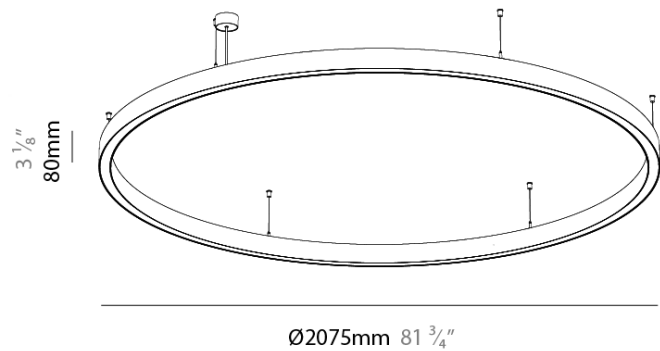

GENERAL

Series: Glorious
Subseries: Glorious 45
Partner: Prolicht
Division: Architectural
Installation: Suspension
Product Type: Pendant
Mounting Location: Ceiling
Light Distribution: Direct / Indirect

PHYSICAL

Shape: Round
Diameter (mm): 2075
Diameter (in): 81 ¹¹/₁₆
Height (mm): 76
Height (in): 3
Weight (kg): 14.5
Diffuser: [PMMA - Opal / Microprism / Clear Microprism](#)
Fixture Finish: [SSR / BKV / CWI / CRY / HAB / UFT / ITA / RUA / FTG / MYG / LOD / PUS / FRO / FUP / KIA / POP / BLS / SPG / MEY / GOH / CHC / COM / ABZ / JAG / OBR / MOS / ROR](#)
Fixture Material: [PMMA / Aluminum](#)
Cable Details: [2000mm/78 3/4" or 6000mm/236 1/4" Cable Transparent](#)

ELECTRICAL

Lamp Type: LED
Input Wattage (W): 109.7
Total Output Wattage (W): 100
Dimming: Non-Dimmable
Driver Included: Yes
Driver Location: Integrated
Driver Type: Constant Current - Universal
Driver Class: Class 2
Input Voltage (V): 120 - 277

LED

Color Temperature (°K): [2700 / 3000 / 3500 / 4000](#)
Max. Delivered Lumen (lm): Max 14065
Nominal Lumen (lm): Max 18577
CRI: >90 CRI
Lamp Life (hrs): 50000

OPTICAL

Adjustability: Fixed

RATINGS AND CERTIFICATIONS

Certified By: Certified for North American Standards
IP rating: IP40

PROJECT
TYPE
SPECIFIER
QUANTITY
DATE