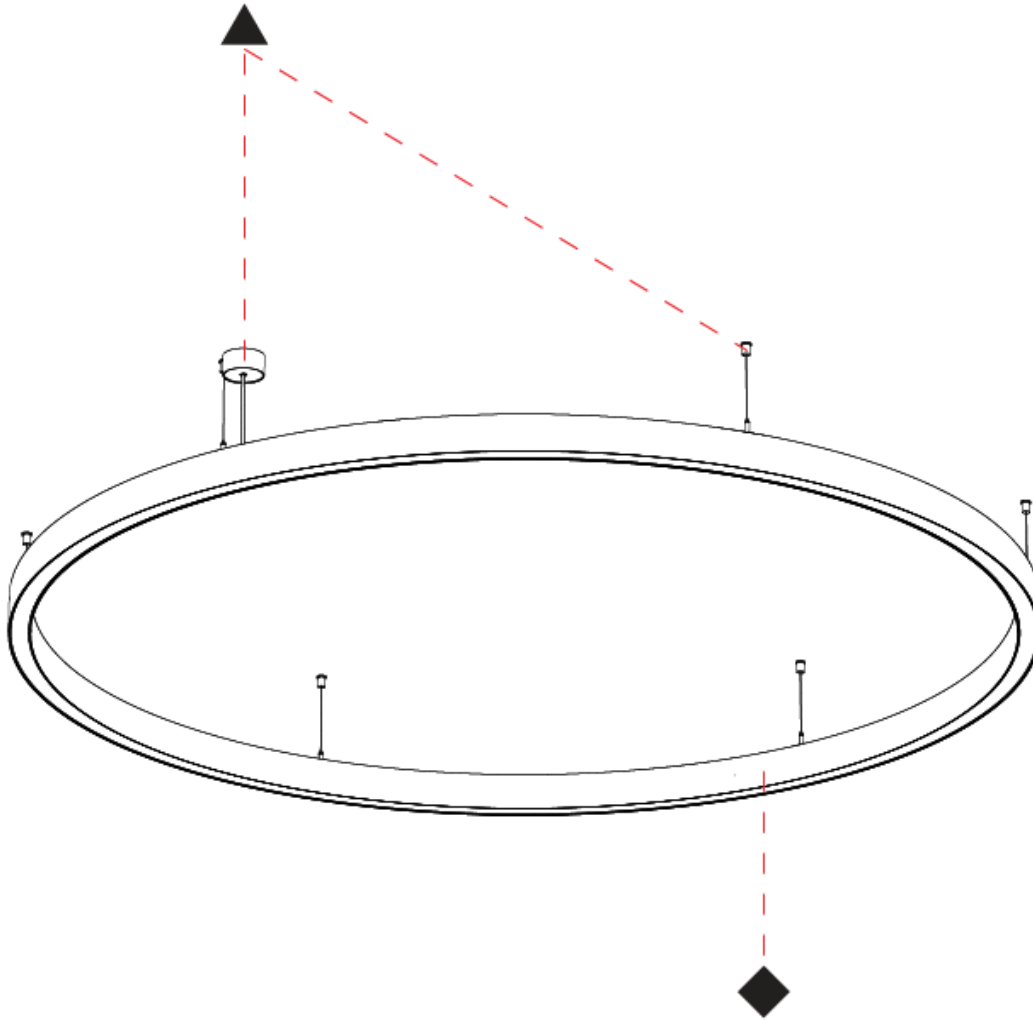

GLORIOUS 45 SUSPENSION

A3001094-HE-

PROJECT _____

TYPE _____

SPECIFIER _____

QUANTITY _____

DATE _____

A