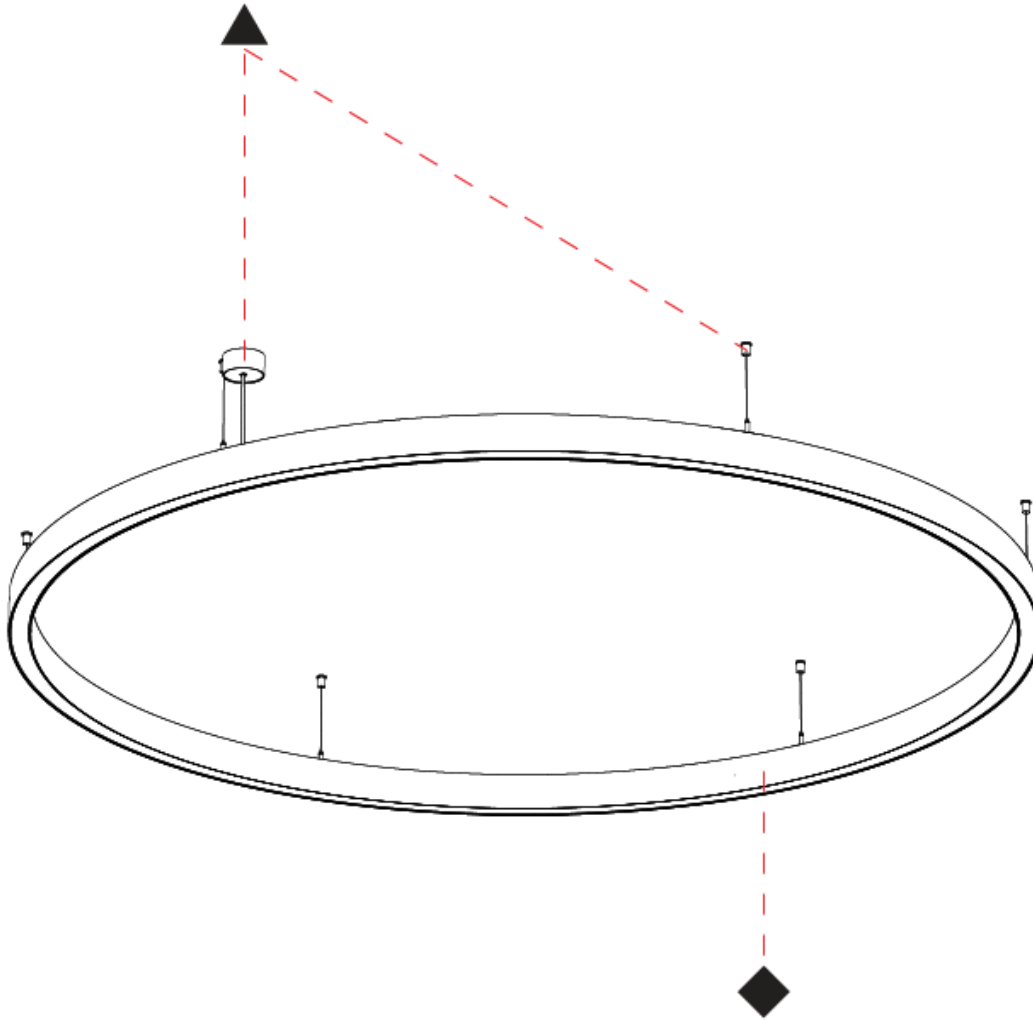

GLORIOUS 45 SUSPENSION

A3001095-

PROJECT _____

TYPE _____

SPECIFIER _____

QUANTITY _____

DATE _____

A