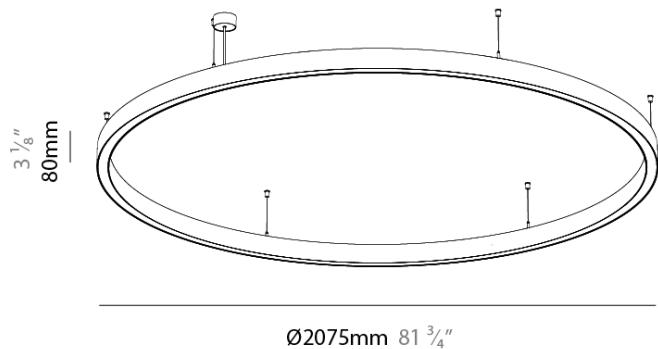

1. To build a product code in our configurator select the specify button on the base model # product page
2. To build a manual product code on this datasheet choose from the options listed below in blue font and add the suffix to the base model #

GENERAL

Series: Glorious
Subseries: Glorious 45
Partner: Prolicht
Division: Architectural
Installation: Suspension
Product Type: Pendant
Mounting Location: Ceiling
Light Distribution: Direct / Indirect

PHYSICAL

Shape: Round
Diameter (mm): 2075
Diameter (in): 81 ¹¹/₁₆
Height (mm): 76
Height (in): 3
Weight (kg): 14.5
Diffuser: PMMA - Opal / Microprism / Clear Microprism
Fixture Finish: SSR / BKV / CWI / CRY / HAB / UFT / ITA / RUA / FTG / MYG / LOD / PUS / FRO / FUP / KIA / POP / BLS / SPG / MEY / GOH / CHC / COM / ABZ / JAG / OBR / MOS / ROR
Fixture Material: PMMA / Aluminum
Cable Details: 2000mm/78 3/4" or 6000mm/236 1/4" Cable Transparent

ELECTRICAL

Lamp Type: LED
Input Wattage (W): 190.6
Total Output Wattage (W): 173.7
Dimming: Non-dimming / DALI Dimming / MATTER Dimming
Driver Included: Yes
Driver Location: Integrated
Driver Type: Constant Current - Universal
Driver Class: Class 2
Input Voltage (V): 120 - 277

LED

Color Temperature (°K): 2700-6500 Tunable White
Max. Delivered Lumen (lm): Max 23807
Nominal Lumen (lm): Max 31444
CRI: >90 CRI
Lamp Life (hrs): 50000

OPTICAL

Adjustability: Fixed

RATINGS AND CERTIFICATIONS

Certified By: Certified for North American Standards
IP rating: IP40