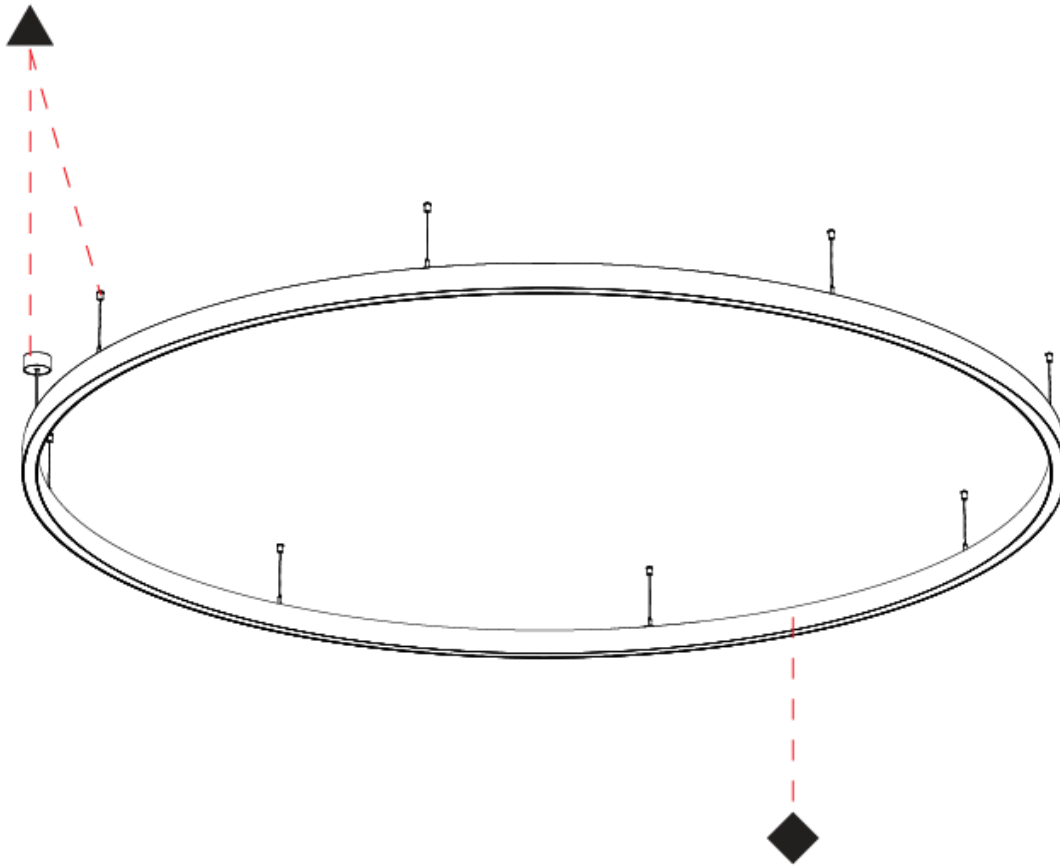

GLORIOUS 45 SUSPENSION

A3001096-

PROJECT _____

TYPE _____

SPECIFIER _____

QUANTITY _____

DATE _____

A