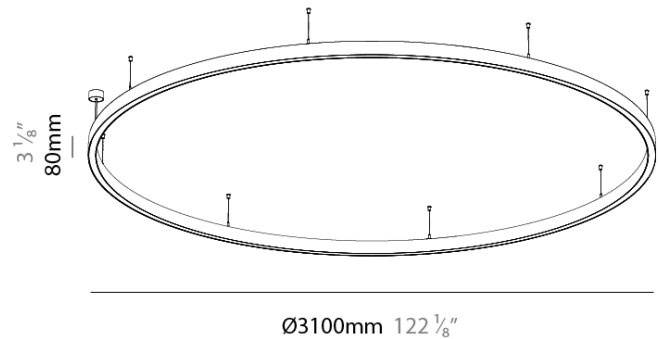

GENERAL

Series: Glorious
Subseries: Glorious 45
Partner: Prolicht
Division: Architectural
Installation: Suspension
Product Type: Pendant
Mounting Location: Ceiling
Light Distribution: Direct / Indirect

PHYSICAL

Shape: Round
Diameter (mm): 3100
Diameter (in): 122 1/8
Height (mm): 76
Height (in): 3
Weight (kg): 22
Diffuser: [PMMA - Opal / Microprism / Clear Microprism](#)
Fixture Finish: [SSR / BKV / CWI / CRY / HAB / UFT / ITA / RUA / FTG / MYG / LOD / PUS / FRO / FUP / KIA / POP / BLS / SPG / MEY / GOH / CHC / COM / ABZ / JAG / OBR / MOS / ROR](#)
Fixture Material: [PMMA / Aluminum](#)
Cable Details: [2000mm/78 3/4" or 6000mm/236 1/4" Cable Transparent](#)

ELECTRICAL

Lamp Type: LED
Input Wattage (W): 353.6
Total Output Wattage (W): 321.9
Dimming: [Non-Dimming / 0-10V Dimming / Phase Dimming / DALI Dimming / MATTER Dimming](#)
Driver Included: Yes
Driver Location: Integrated
Driver Type: Constant Current - Universal
Driver Class: Class 2
Input Voltage (V): 120 - 277

LED

Color Temperature (°K): [2700 / 3000 / 3500 / 4000](#)
Max. Delivered Lumen (lm): Max 44178
Nominal Lumen (lm): Max 58220
CRI: >90 CRI
Lamp Life (hrs): 50000

OPTICAL

Adjustability: Fixed

RATINGS AND CERTIFICATIONS

Certified By: Certified for North American Standards
IP rating: IP40

PROJECT
TYPE
SPECIFIER
QUANTITY
DATE