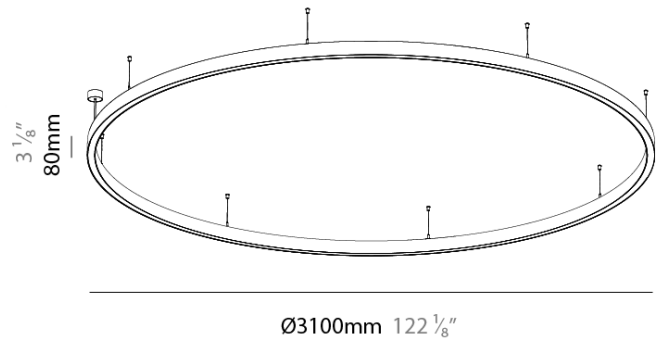

GENERAL

Series: Glorious
Subseries: Glorious 45
Partner: Prolicht
Division: Architectural
Installation: Suspension
Product Type: Pendant
Mounting Location: Ceiling
Light Distribution: Direct / Indirect

PHYSICAL

Shape: Round
Diameter (mm): 3100
Diameter (in): 122 ¹/₈"
Height (mm): 76
Height (in): 3
Weight (kg): 22
Diffuser: [PMMA - Opal / Microprism / Clear Microprism](#)
Fixture Finish: [SSR / BKV / CWI / CRY / HAB / UFT / ITA / RUA / FTG / MYG / LOD / PUS / FRO / FUP / KIA / POP / BLS / SPG / MEY / GOH / CHC / COM / ABZ / JAG / OBR / MOS / ROR](#)
Fixture Material: [PMMA / Aluminum](#)
Cable Details: [2000mm/78 3/4" or 6000mm/236 1/4" Cable Transparent](#)

ELECTRICAL

Lamp Type: LED
Input Wattage (W): 353.6
Total Output Wattage (W): 321.9
Dimming: [Non-Dimming / 0-10V Dimming / Phase Dimming / DALI Dimming / MATTER Dimming](#)
Driver Included: Yes
Driver Location: Integrated
Driver Type: Constant Current - Universal
Driver Class: Class 2
Input Voltage (V): 120 - 277

LED

Color Temperature (°K): [2700 / 3000 / 3500 / 4000](#)
Max. Delivered Lumen (lm): Max 44178
Nominal Lumen (lm): Max 58220
CRI: >90 CRI
Lamp Life (hrs): 50000

OPTICAL

Adjustability: Fixed

RATINGS AND CERTIFICATIONS

Certified By: Certified for North American Standards
IP rating: IP40

PROJECT
TYPE
SPECIFIER
QUANTITY
DATE