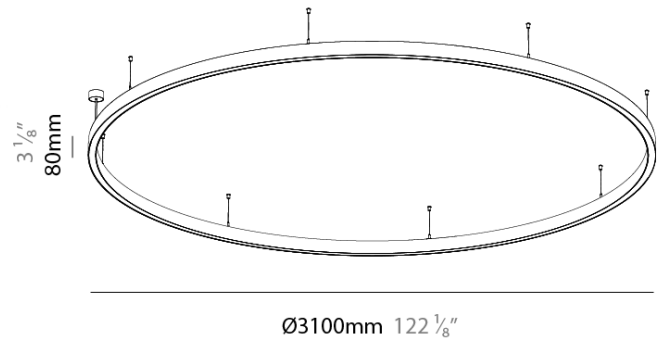

GENERAL

Series: Glorious
Subseries: Glorious 45
Partner: Prolicht
Division: Architectural
Installation: Suspension
Product Type: Pendant
Mounting Location: Ceiling
Light Distribution: Direct / Indirect

PHYSICAL

Shape: Round
Diameter (mm): 3100
Diameter (in): 122 ¹/₈
Height (mm): 76
Height (in): 3
Weight (kg): 22
Diffuser: [PMMA - Opal / Microprism / Clear Microprism](#)
Fixture Finish: [SSR / BKV / CWI / CRY / HAB / UFT / ITA / RUA / FTG / MYG / LOD / PUS / FRO / FUP / KIA / POP / BLS / SPG / MEY / GOH / CHC / COM / ABZ / JAG / OBR / MOS / ROR](#)
Fixture Material: [PMMA / Aluminum](#)
Cable Details: [2000mm/78 3/4" or 6000mm/236 1/4" Cable Transparent](#)

ELECTRICAL

Lamp Type: LED
Input Wattage (W): 171.4
Total Output Wattage (W): 155.4
Dimming: Non-Dimmable
Driver Included: Yes
Driver Location: Integrated
Driver Type: Constant Current - Universal
Driver Class: Class 2
Input Voltage (V): 120 - 277

LED

Color Temperature (°K): [2700 / 3000 / 3500 / 4000](#)
Max. Delivered Lumen (lm): Max 22017
Nominal Lumen (lm): Max 29015
CRI: >90 CRI
Lamp Life (hrs): 50000

OPTICAL

Adjustability: Fixed

RATINGS AND CERTIFICATIONS

Certified By: Certified for North American Standards
IP rating: IP40

PROJECT
TYPE
SPECIFIER
QUANTITY
DATE