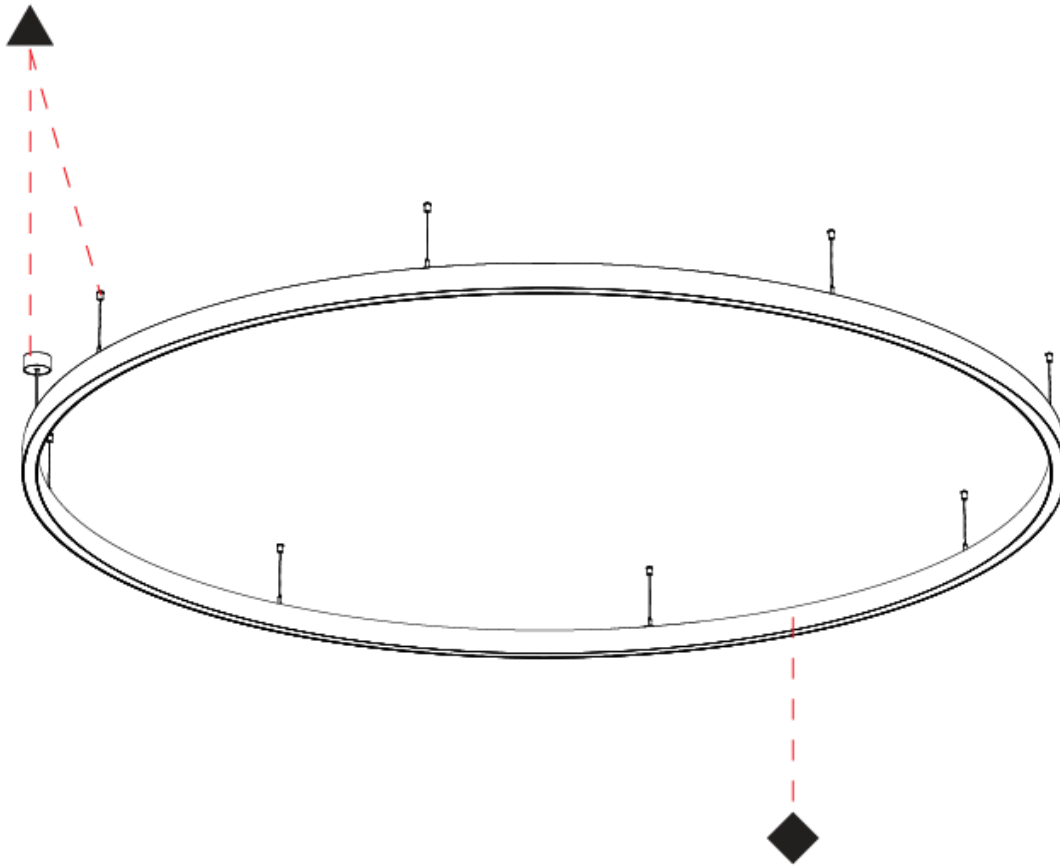

GLORIOUS 45 SUSPENSION

A3001096-HE-

PROJECT _____

TYPE _____

SPECIFIER _____

QUANTITY _____

DATE _____

A