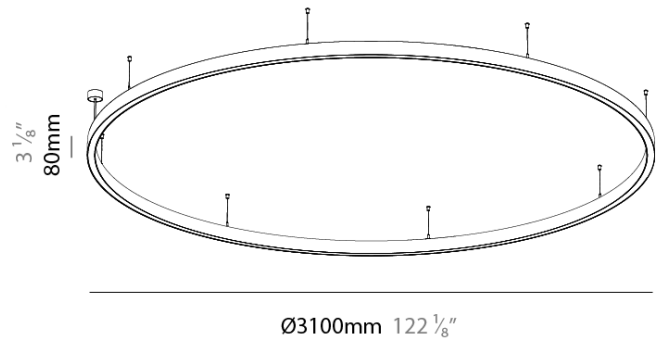

GENERAL

Series: Glorious
Subseries: Glorious 45
Partner: Prolicht
Division: Architectural
Installation: Suspension
Product Type: Pendant
Mounting Location: Ceiling
Light Distribution: Direct / Indirect

PHYSICAL

Shape: Round
Diameter (mm): 3100
Diameter (in): 122 1/8
Height (mm): 76
Height (in): 3
Weight (kg): 22
Diffuser: PMMA - Opal / Microprism / Clear Microprism
Fixture Finish: SSR / BKV / CWI / CRY / HAB / UFT / ITA / RUA / FTG / MYG / LOD / PUS / FRO / FUP / KIA / POP / BLS / SPG / MEY / GOH / CHC / COM / ABZ / JAG / OBR / MOS / ROR
Fixture Material: PMMA / Aluminum
Cable Details: 2000mm/78 3/4" or 6000mm/236 1/4" Cable Transparent

ELECTRICAL

Lamp Type: LED
Input Wattage (W): 297.7
Total Output Wattage (W): 270.9
Dimming: Non-dimming / DALI Dimming / MATTER Dimming
Driver Included: Yes
Driver Location: Integrated
Driver Type: Constant Current - Universal
Driver Class: Class 2
Input Voltage (V): 120 - 277

LED

Color Temperature (°K): 2700-6500 Tunable White
Max. Delivered Lumen (lm): Max 37268
Nominal Lumen (lm): Max 49113
CRI: >90 CRI
Lamp Life (hrs): 50000

OPTICAL

Adjustability: Fixed

RATINGS AND CERTIFICATIONS

Certified By: Certified for North American Standards
IP rating: IP40

PROJECT
TYPE
SPECIFIER
QUANTITY
DATE