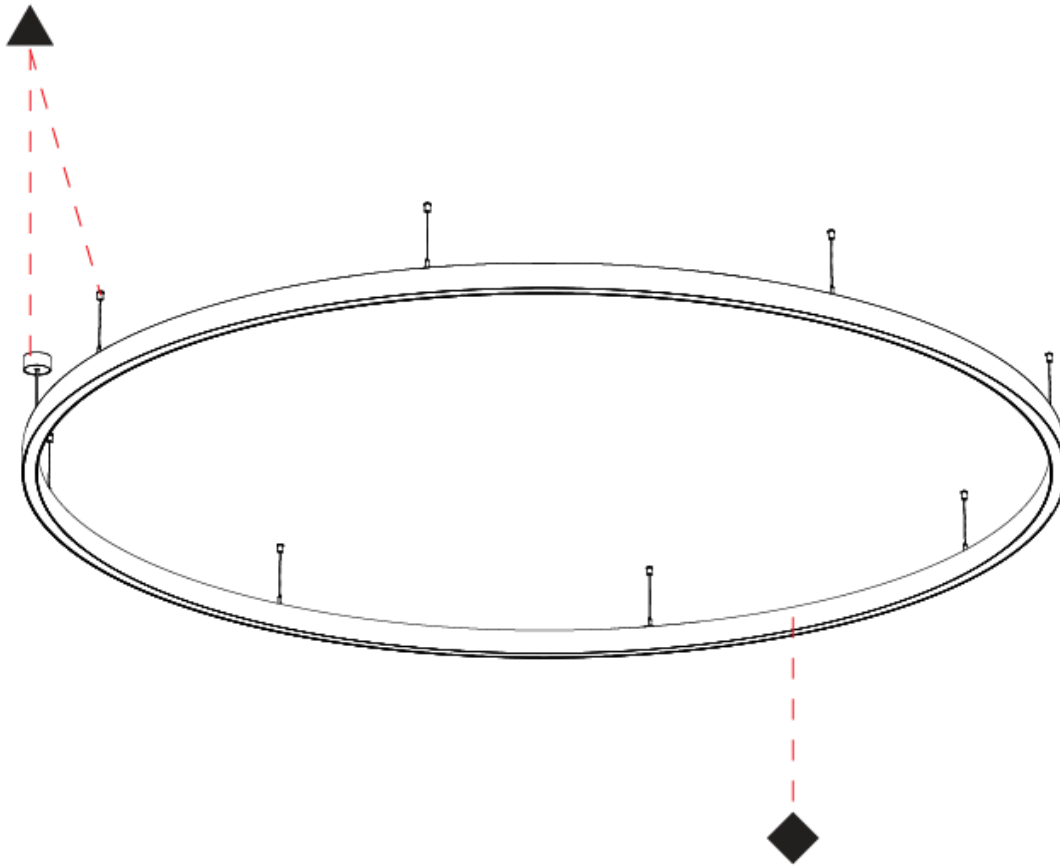

GLORIOUS 45 SUSPENSION

A3001097-

PROJECT _____

TYPE _____

SPECIFIER _____

QUANTITY _____

DATE _____

A