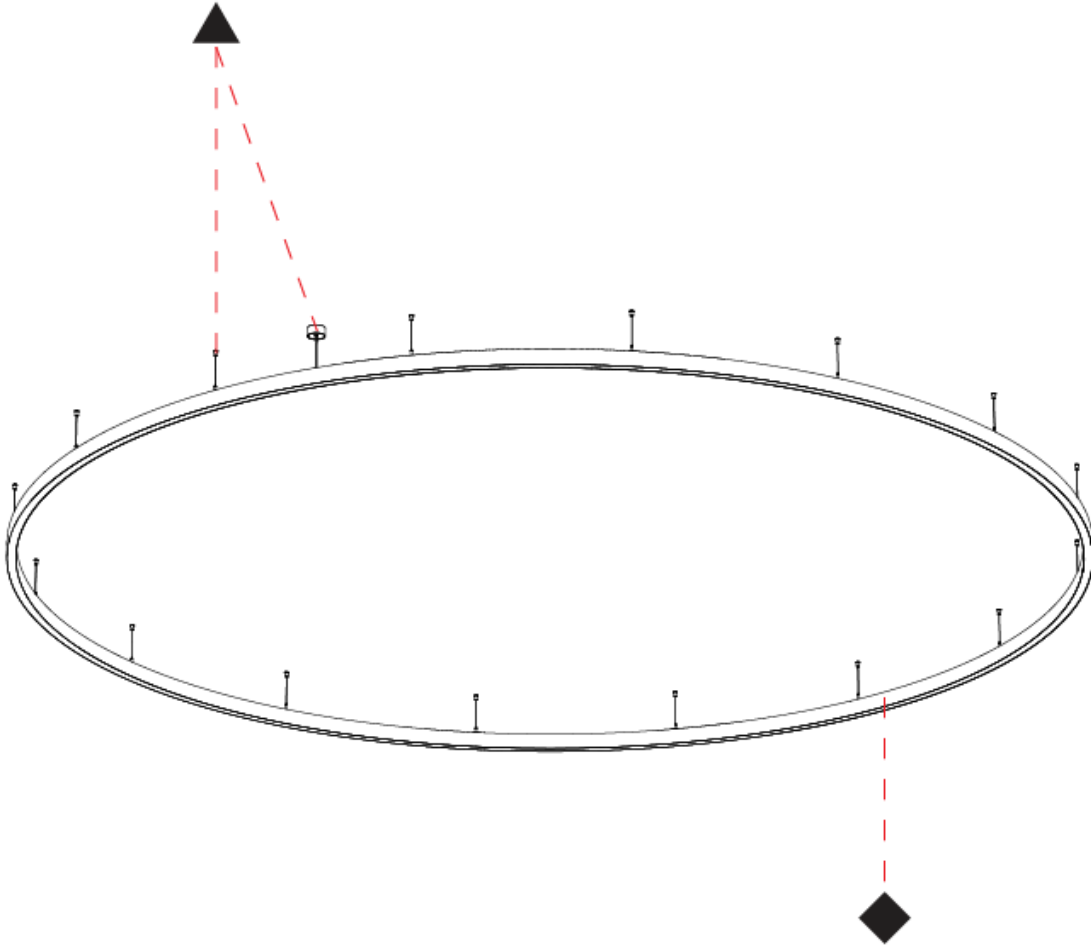

GLORIOUS 45 SUSPENSION

A3001098-

PROJECT _____

TYPE _____

SPECIFIER _____

QUANTITY _____

DATE _____

A