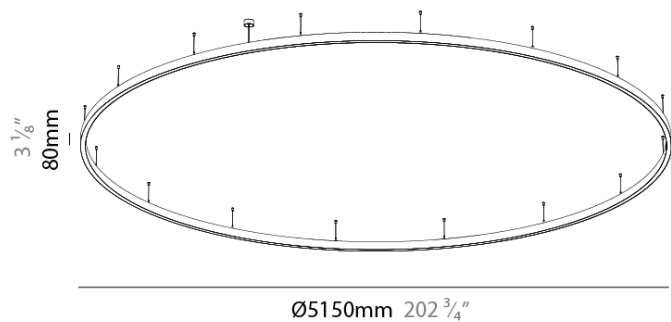

GENERAL

Series: Glorious
Subseries: Glorious 45
Partner: Prolicht
Division: Architectural
Installation: Suspension
Product Type: Pendant
Mounting Location: Ceiling
Light Distribution: Direct / Indirect

PHYSICAL

Shape: Round
Diameter (mm): 5150
Diameter (in): 202 ³/₄
Height (mm): 76
Height (in): 3
Weight (kg): 38
Diffuser: [PMMA - Opal / Microprism / Clear Microprism](#)
Fixture Finish: [SSR / BKV / CWI / CRY / HAB / UFT / ITA / RUA / FTG / MYG / LOD / PUS / FRO / FUP / KIA / POP / BLS / SPG / MEY / GOH / CHC / COM / ABZ / JAG / OBR / MOS / ROR](#)
Fixture Material: [PMMA / Aluminum](#)
Cable Details: [2000mm/78 3/4" or 6000mm/236 1/4" Cable Transparent](#)

ELECTRICAL

Lamp Type: LED
Input Wattage (W): 569.2
Total Output Wattage (W): 517.3
Dimming: [Non-Dimming / 0-10V Dimming / Phase Dimming / DALI Dimming / MATTER Dimming](#)
Driver Included: Yes
Driver Location: Integrated
Driver Type: Constant Current - Universal
Driver Class: Class 2
Input Voltage (V): 120 - 277

LED

Color Temperature (°K): [2700 / 3000 / 3500 / 4000](#)
Max. Delivered Lumen (lm): Max 70892
Nominal Lumen (lm): Max 93720
CRI: >90 CRI
Lamp Life (hrs): 50000

OPTICAL

Adjustability: Fixed

RATINGS AND CERTIFICATIONS

Certified By: Certified for North American Standards
IP rating: IP40

PROJECT
TYPE
SPECIFIER
QUANTITY
DATE