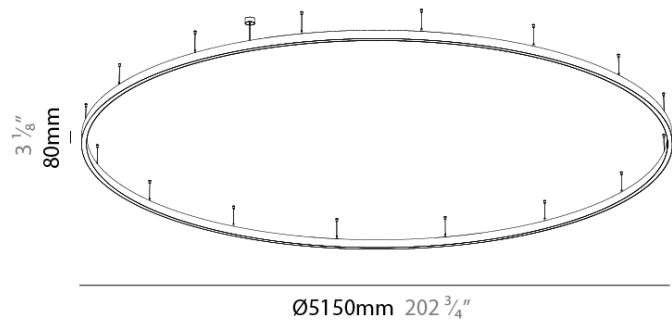

GENERAL

Series: Glorious _____
Subseries: Glorious 45 _____
Partner: Prolicht _____
Division: Architectural _____
Installation: Suspension _____
Product Type: Pendant _____
Mounting Location: Ceiling _____
Light Distribution: Direct / Indirect _____

PHYSICAL

Shape: Round _____
Diameter (mm): 5150 _____
Diameter (in): 202 ³/₄ _____
Height (mm): 76 _____
Height (in): 3 _____
Weight (kg): 38 _____
Diffuser: [PMMA - Opal / Microprism / Clear Microprism](#) _____
Fixture Finish: [SSR / BKV / CWI / CRY / HAB / UFT / ITA / RUA / FTG / MYG / LOD / PUS / FRO / FUP / KIA / POP / BLS / SPG / MEY / GOH / CHC / COM / ABZ / JAG / OBR / MOS / ROR](#) _____
Fixture Material: [PMMA / Aluminum](#) _____
Cable Details: [2000mm/78 3/4" or 6000mm/236 1/4" Cable Transparent](#) _____

ELECTRICAL

Lamp Type: LED _____
Input Wattage (W): 275.9 _____
Total Output Wattage (W): 250.9 _____
Dimming: Non-Dimmable _____
Driver Included: Yes _____
Driver Location: Integrated _____
Driver Type: Constant Current - Universal _____
Driver Class: Class 2 _____
Input Voltage (V): 120 - 277 _____

LED

Color Temperature (°K): [2700 / 3000 / 3500 / 4000](#) _____
Max. Delivered Lumen (lm): Max 35330 _____
Nominal Lumen (lm): Max 46707 _____
CRI: >90 CRI _____
Lamp Life (hrs): 50000 _____

OPTICAL

Adjustability: Fixed _____

RATINGS AND CERTIFICATIONS

Certified By: Certified for North American Standards _____
IP rating: IP40 _____