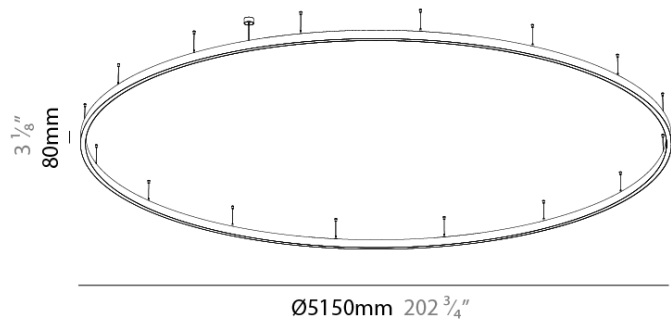

GENERAL

Series: Glorious _____
Subseries: Glorious 45 _____
Partner: Prolicht _____
Division: Architectural _____
Installation: Suspension _____
Product Type: Pendant _____
Mounting Location: Ceiling _____
Light Distribution: Direct / Indirect _____

PHYSICAL

Shape: Round _____
Diameter (mm): 5150 _____
Diameter (in): 202 ³/₄ _____
Height (mm): 76 _____
Height (in): 3 _____
Weight (kg): 38 _____
Diffuser: [PMMA - Opal / Microprism / Clear Microprism](#) _____
Fixture Finish: [SSR / BKV / CWI / CRY / HAB / UFT / ITA / RUA / FTG / MYG / LOD / PUS / FRO / FUP / KIA / POP / BLS / SPG / MEY / GOH / CHC / COM / ABZ / JAG / OBR / MOS / ROR](#) _____
Fixture Material: [PMMA / Aluminum](#) _____
Cable Details: [2000mm/78 3/4" or 6000mm/236 1/4" Cable Transparent](#) _____

ELECTRICAL

Lamp Type: LED _____
Input Wattage (W): 275.9 _____
Total Output Wattage (W): 250.9 _____
Dimming: Non-Dimmable _____
Driver Included: Yes _____
Driver Location: Integrated _____
Driver Type: Constant Current - Universal _____
Driver Class: Class 2 _____
Input Voltage (V): 120 - 277 _____

LED

Color Temperature (°K): [2700 / 3000 / 3500 / 4000](#) _____
Max. Delivered Lumen (lm): Max 35330 _____
Nominal Lumen (lm): Max 46707 _____
CRI: >90 CRI _____
Lamp Life (hrs): 50000 _____

OPTICAL

Adjustability: Fixed _____

RATINGS AND CERTIFICATIONS

Certified By: Certified for North American Standards _____
IP rating: IP40 _____