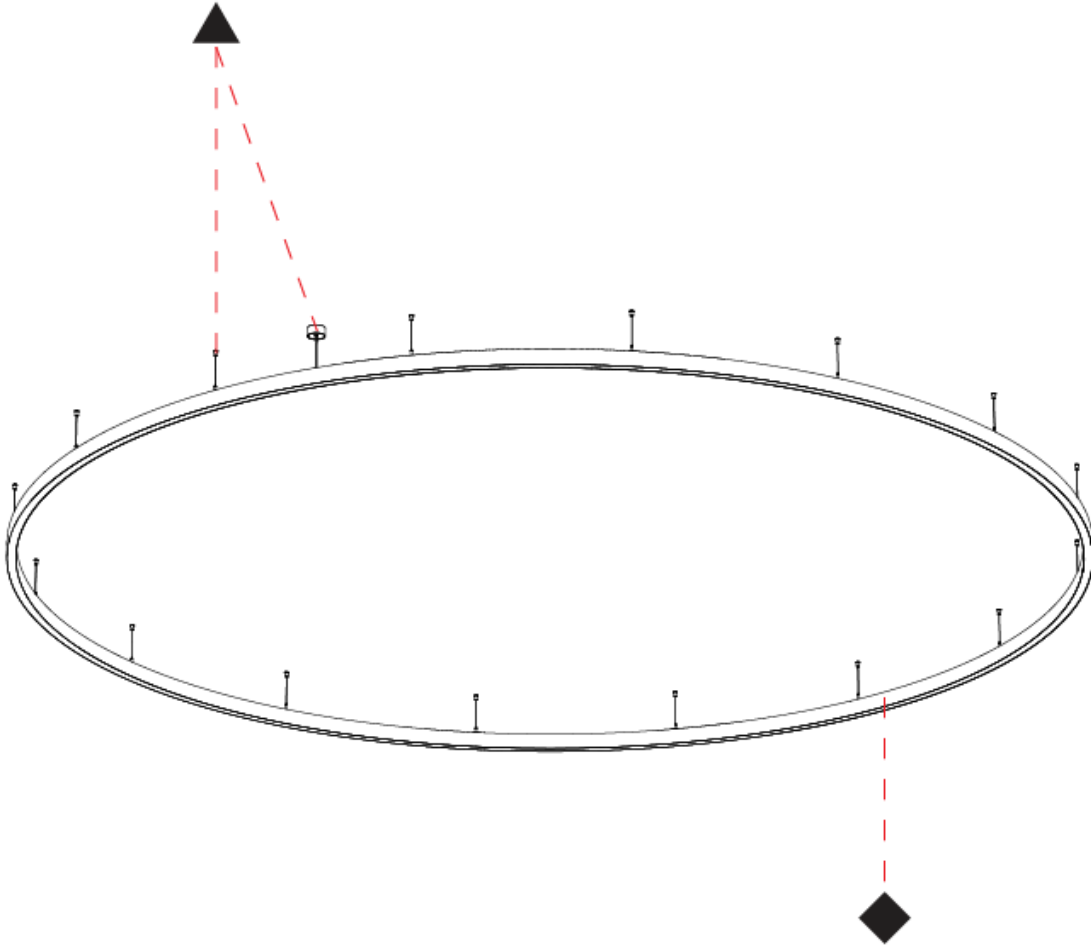

GLORIOUS 45 SUSPENSION

A3001098-HE-

PROJECT

TYPE

SPECIFIER

QUANTITY

DATE

A