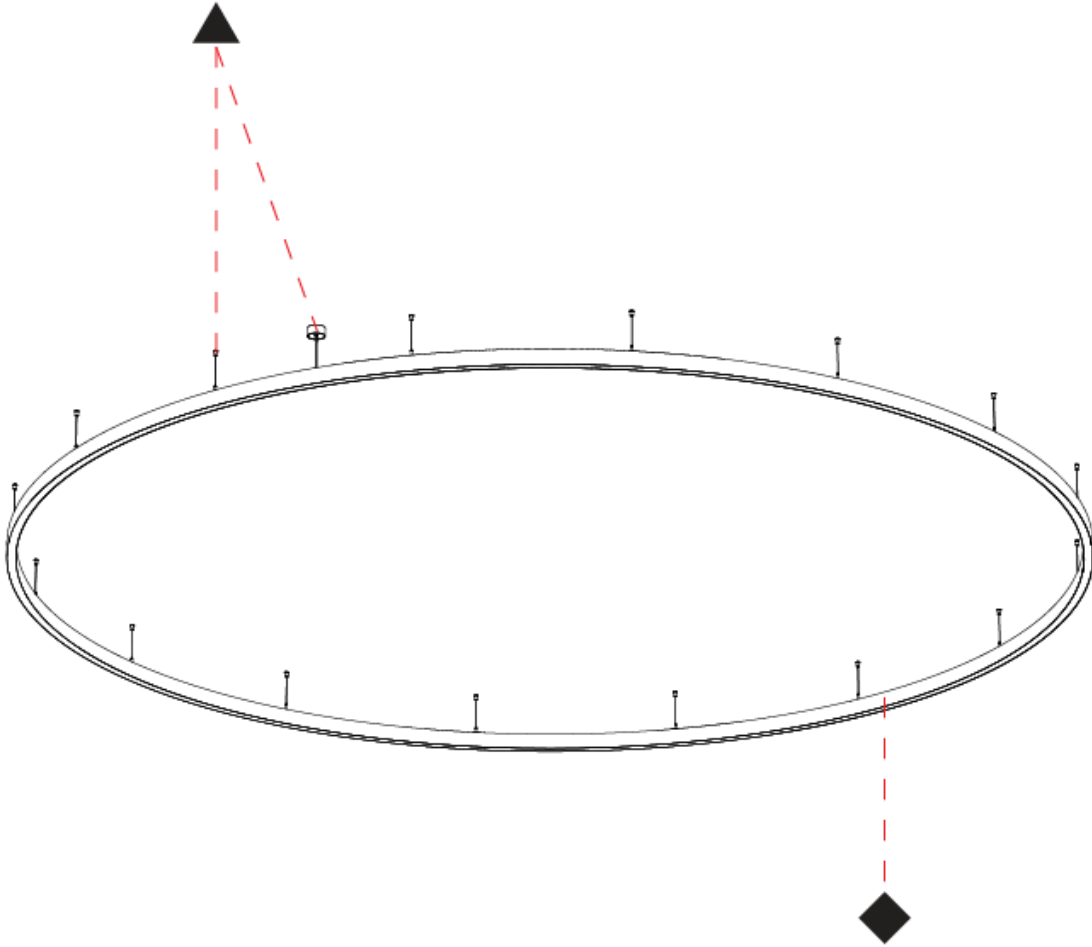

GLORIOUS 45 SUSPENSION

A3001098-HE-

PROJECT _____

TYPE _____

SPECIFIER _____

QUANTITY _____

DATE _____

A