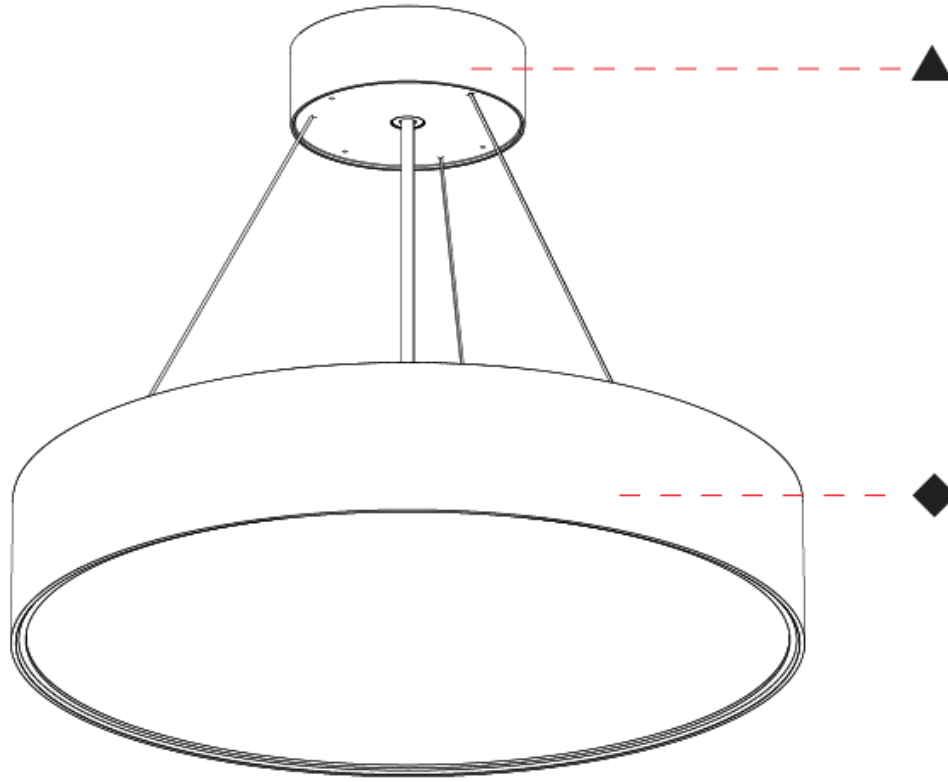

A3001099-HE-

PROJECT _____

TYPE _____

SPECIFIER _____

QUANTITY _____

DATE _____

A