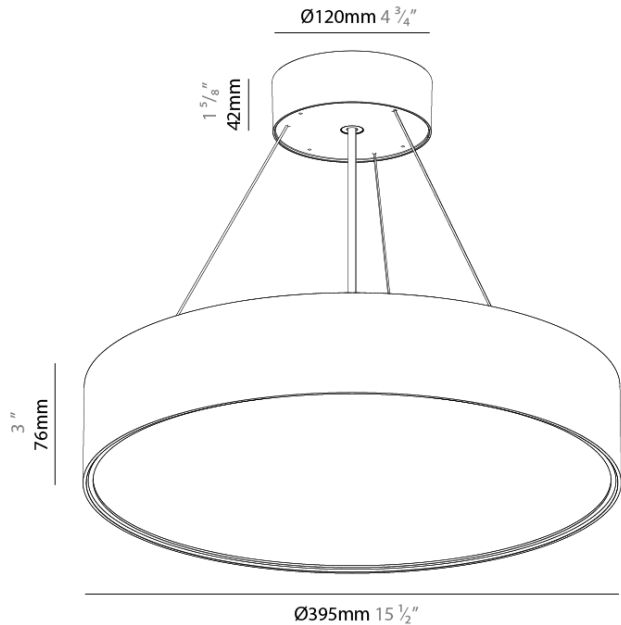

GENERAL

Series: Sign EVO
Partner: Prolicht
Division: Architectural
Installation: Suspension
Product Type: Pendant
Mounting Location: Ceiling
Light Distribution: Direct

PHYSICAL

Shape: Round
Diameter (mm): 395
Diameter (in): 15 1/2
Height (mm): 82
Height (in): 3 1/4
Weight (kg): 4.2
Diffuser: PMMA - Opal / Microprism / Clear Microprism
Fixture Finish: SSR / BKV / CWI / CRY / HAB / UFT / ITA / RUA / FTG / MYG / LOD / PUS / FRO / FUP / KIA / POP / BLS / SPG / MEY / GOH / CHC / COM / ABZ / JAG / OBR / MOS / ROR
Fixture Material: PMMA / Extruded Aluminum / Steel
Cable Details: 2000mm or 6000mm Transparent Cable

ELECTRICAL

Lamp Type: LED (Zhaga Standard)
Input Wattage (W): 10.3
Total Output Wattage (W): 9.1
Dimming: Non-Dimmable
Driver Included: Yes
Driver Location: Integrated
Driver Type: Constant Current - Universal
Driver Class: Class 2
Input Voltage (V): 120
Constant Current (MA): 700mA

LED

Color Temperature (°K): 2700 / 3000 / 3500 / 4000
Max. Delivered Lumen (lm): Max 1616
Nominal Lumen (lm): Max 1868
CRI: >90 CRI
Lamp Life (hrs): 50000

RATINGS AND CERTIFICATIONS

Certified By: Certified for North American Standards
IP rating: IP40
Glare Rating: ≤ 19

PROJECT	_____
TYPE	_____
SPECIFIER	_____
QUANTITY	_____
DATE	_____