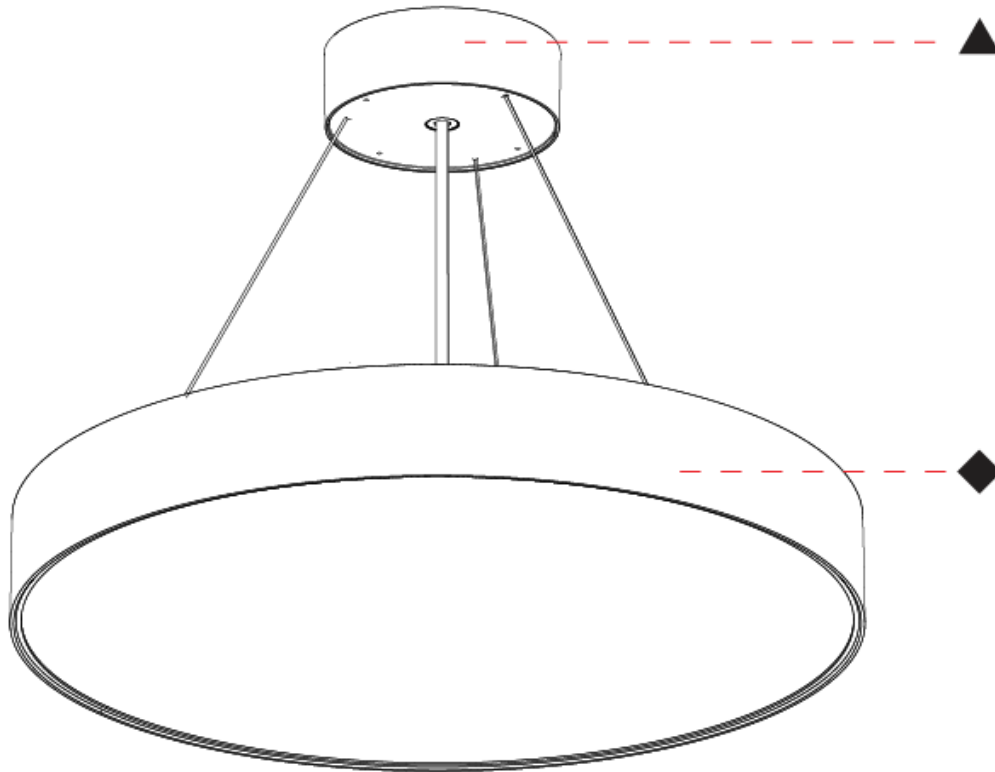

A3001103-HE-

PROJECT _____

TYPE _____

SPECIFIER _____

QUANTITY _____

DATE _____

A