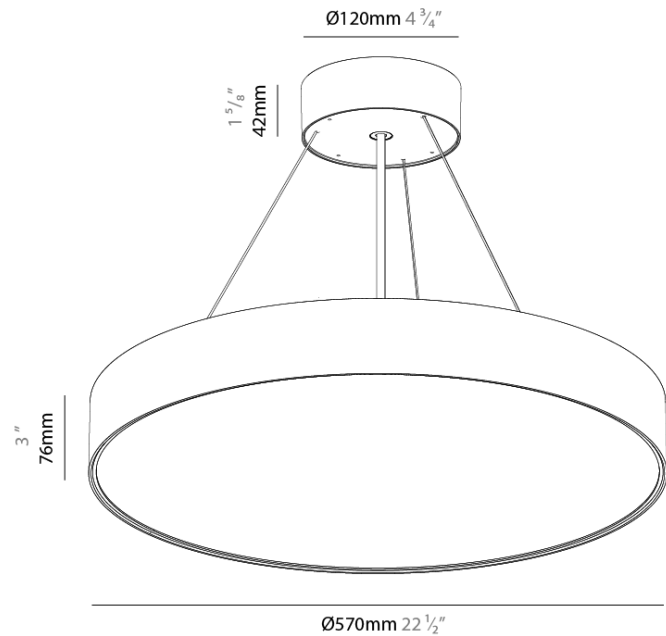

1. To build a product code in our configurator select the specify button on the base model # product page
2. To build a manual product code on this datasheet choose from the options listed below in blue font and add the suffix to the base model #

GENERAL

Series: Sign EVO
Partner: Prolicht
Division: Architectural
Installation: Suspension
Product Type: Pendant
Mounting Location: Ceiling
Light Distribution: Direct / Indirect

PHYSICAL

Shape: Round
Diameter (mm): 570
Diameter (in): 22 7/16
Height (mm): 82
Height (in): 3 1/4
Weight (kg): 6.5
Diffuser: PMMA - Opal / Microprism / Clear Microprism
Fixture Finish: SSR / BKV / CWI / CRY / HAB / UFT / ITA / RUA / FTG / MYG / LOD / PUS / FRO / FUP / KIA / POP / BLS / SPG / MEY / GOH / CHC / COM / ABZ / JAG / OBR / MOS / ROR
Fixture Material: PMMA / Extruded Aluminum / Steel
Cable Details: 2000mm or 6000mm Transparent Cable

ELECTRICAL

Lamp Type: LED (Zhaga Standard)
Input Wattage (W): 34.4
Total Output Wattage (W): 30.9
Dimming: Non-Dimmable
Driver Included: Yes
Driver Location: Integrated
Driver Type: Constant Current - Universal
Driver Class: Class 2
Input Voltage (V): 120

LED

Color Temperature (°K): 2700 / 3000 / 3500 / 4000
Max. Delivered Lumen (lm): Max 5440 (3302 Dir / 2137 Ind)
Nominal Lumen (lm): Mxa 6264
CRI: >90 CRI
Lamp Life (hrs): 50000

RATINGS AND CERTIFICATIONS

Certified By: Certified for North American Standards
IP rating: IP40
Glare Rating: ≤ 19

PROJECT
TYPE
SPECIFIER
QUANTITY
DATE