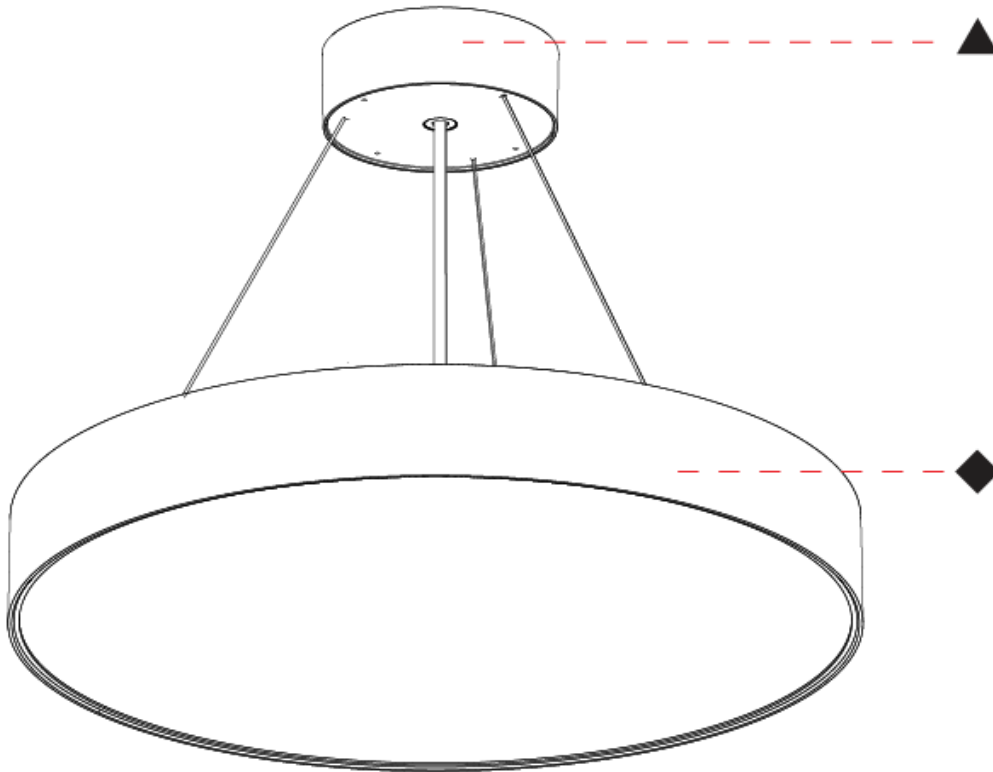

A3001103-HE-

PROJECT	_____
TYPE	_____
SPECIFIER	_____
QUANTITY	_____
DATE	_____

A