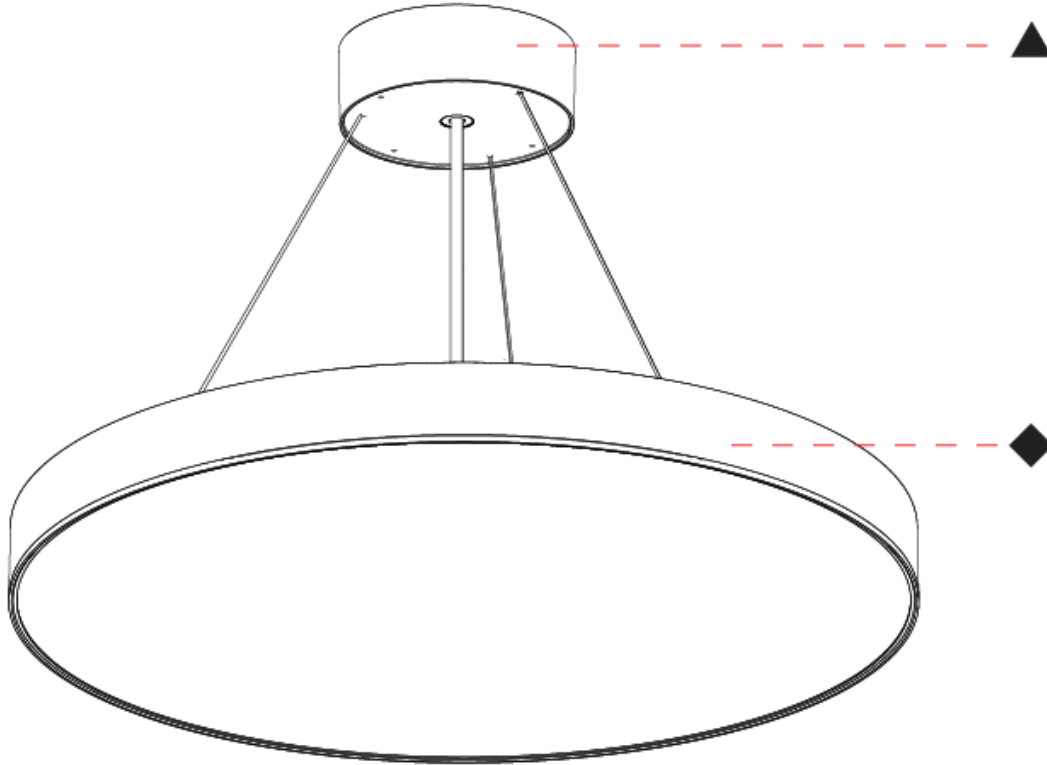

SIGN EVO SUSPENSION

A3001104-

PROJECT _____

TYPE _____

SPECIFIER _____

QUANTITY _____

DATE _____

A