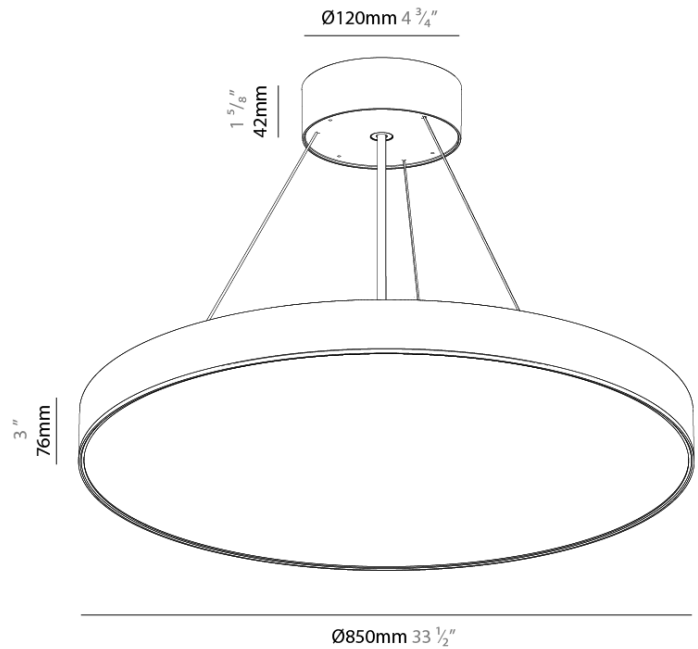

GENERAL

Series: Sign EVO
Partner: Prolicht
Division: Architectural
Installation: Suspension
Product Type: Pendant
Mounting Location: Ceiling
Light Distribution: Direct / Indirect

PHYSICAL

Shape: Round
Diameter (mm): 850
Diameter (in): 33 1/8
Height (mm): 82
Height (in): 3 1/4
Weight (kg): 8.8
Diffuser: PMMA - Opal / Microprism / Clear Microprism
Fixture Finish: SSR / BKV / CWI / CRY / HAB / UFT / ITA / RUA / FTG / MYG / LOD / PUS / FRO / FUP / KIA / POP / BLS / SPG / MEY / GOH / CHC / COM / ABZ / JAG / OBR / MOS / ROR
Fixture Material: PMMA / Extruded Aluminum / Steel
Cable Details: 2000mm or 6000mm Transparent Cable

ELECTRICAL

Lamp Type: LED (Zhaga Standard)
Input Wattage (W): 125.3
Total Output Wattage (W): 113.6
Dimming: Non-Dimmable
Driver Included: Yes
Driver Location: Integrated
Driver Type: Constant Current - Universal
Driver Class: Class 2
Input Voltage (V): 120
Upon Request: 0-10V Dimming / Phase Dimming / DALI Dimming

LED

Color Temperature (°K): 2700 / 3000 / 3500 / 4000
Max. Delivered Lumen (lm): Max 19899 (14543 Dir / 5357 Ind)
Nominal Lumen (lm): Max 22424
CRI: >90 CRI
Lamp Life (hrs): 50000

RATINGS AND CERTIFICATIONS

Certified By: Certified for North American Standards
IP rating: IP40