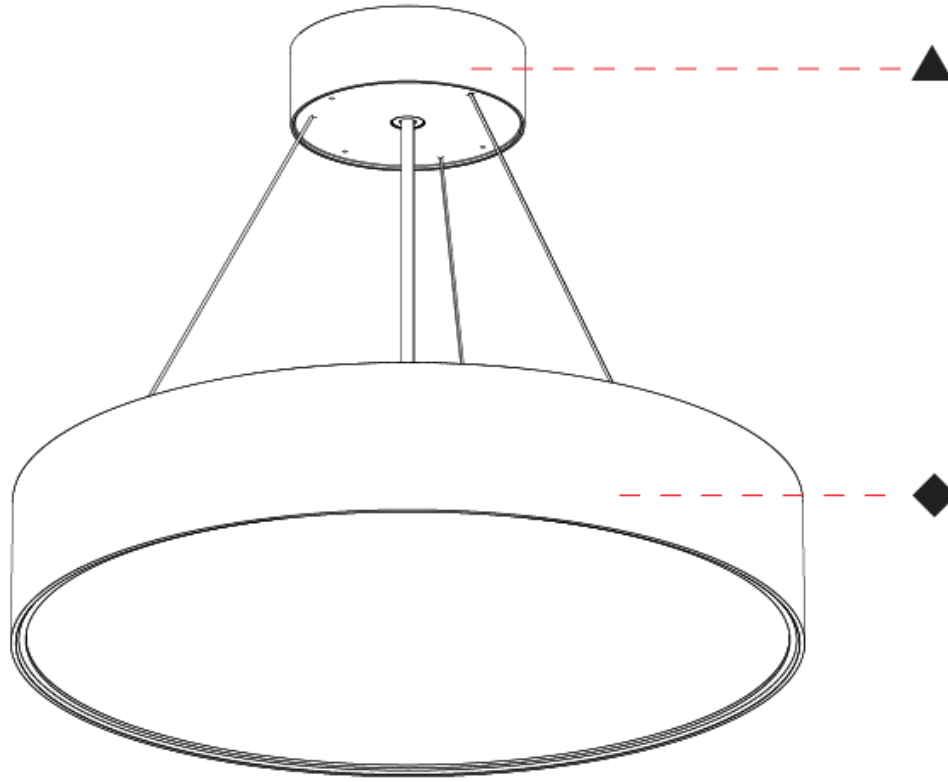

A3001111-

PROJECT _____

TYPE _____

SPECIFIER _____

QUANTITY _____

DATE _____

A