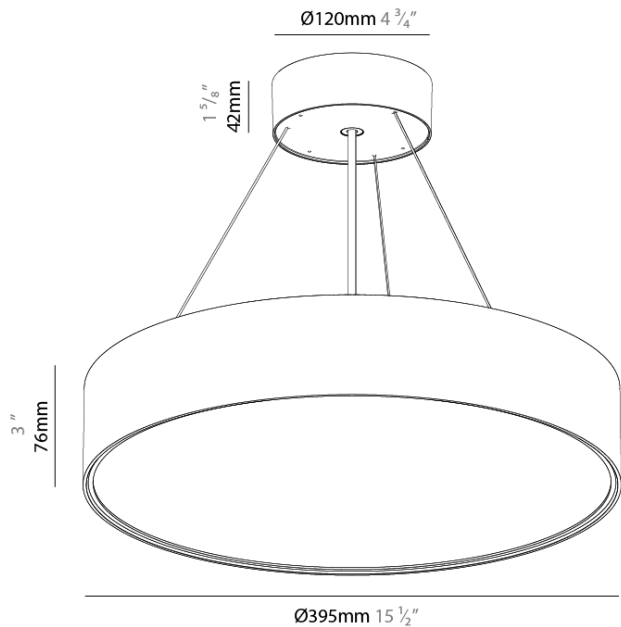

1. To build a product code in our configurator select the specify button on the base model # product page
2. To build a manual product code on this datasheet choose from the options listed below in blue font and add the suffix to the base model #

GENERAL

Series: Sign EVO
Partner: Prolicht
Division: Architectural
Installation: Suspension
Product Type: Pendant
Mounting Location: Ceiling
Light Distribution: Direct

PHYSICAL

Shape: Round
Diameter (mm): 395
Diameter (in): 15 1/2
Height (mm): 82
Height (in): 3 1/4
Weight (kg): 4.2
Diffuser: PMMA - Opal / Microprism / Clear Microprism
Fixture Finish: SSR / BKV / CWI / CRY / HAB / UFT / ITA / RUA / FTG / MYG / LOD / PUS / FRO / FUP / KIA / POP / BLS / SPG / MEY / GOH / CHC / COM / ABZ / JAG / OBR / MOS / ROR
Fixture Material: PMMA / Extruded Aluminum / Steel
Cable Details: 2000mm or 6000mm Transparent Cable

ELECTRICAL

Lamp Type: LED (Zhaga Standard)
Input Wattage (W): 26.7
Total Output Wattage (W): 24.6
Dimming: DALI Dimming / MATTER Dimming
Driver Included: Yes
Driver Location: Integrated
Driver Type: Constant Current - Unversal
Driver Class: Class 2
Input Voltage (V): 120
Constant Current (MA): 700mA

LED

Color Temperature (°K): 2700-6500 Tunable White
Max. Delivered Lumen (lm): Max 3838
Nominal Lumen (lm): Max 4435
CRI: >90 CRI
Lamp Life (hrs): 50000

RATINGS AND CERTIFICATIONS

Certified By: Certified for North American Standards
IP rating: IP40

PROJECT
TYPE
SPECIFIER
QUANTITY
DATE