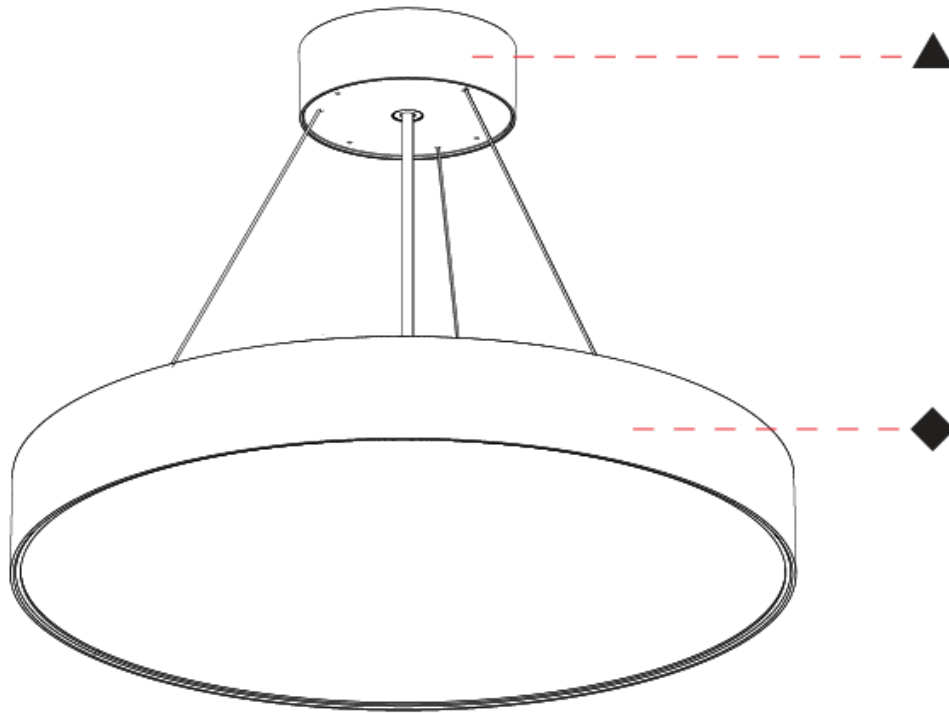

A3001112-

PROJECT

TYPE

SPECIFIER

QUANTITY

DATE

A