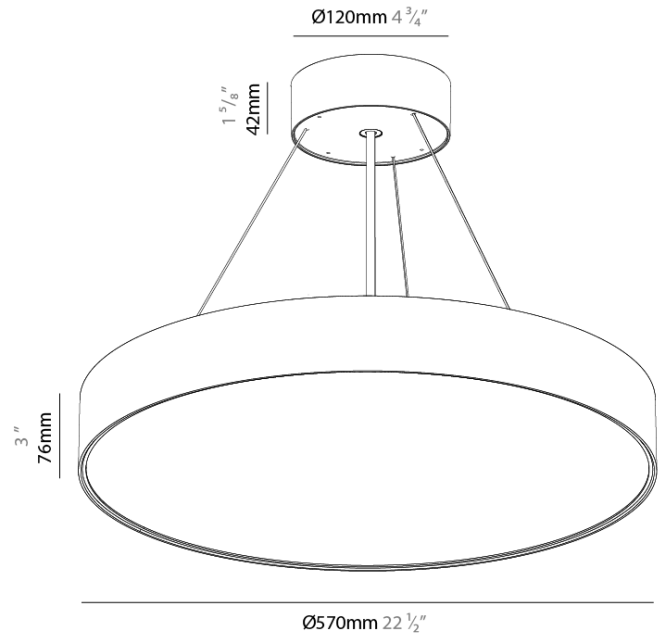

1. To build a product code in our configurator select the specify button on the base model # product page
2. To build a manual product code on this datasheet choose from the options listed below in blue font and add the suffix to the base model #

GENERAL

Series: Sign EVO
Partner: Prolicht
Division: Architectural
Installation: Suspension
Product Type: Pendant
Mounting Location: Ceiling
Light Distribution: Direct

PHYSICAL

Shape: Round
Diameter (mm): 570
Diameter (in): 22 7/16
Height (mm): 82
Height (in): 3 1/4
Weight (kg): 6.5
Diffuser: PMMA - Opal / Microprism / Clear Microprism
Fixture Finish: SSR / BKV / CWI / CRY / HAB / UFT / ITA / RUA / FTG / MYG / LOD / PUS / FRO / FUP / KIA / POP / BLS / SPG / MEY / GOH / CHC / COM / ABZ / JAG / OBR / MOS / ROR
Fixture Material: PMMA / Extruded Aluminum / Steel
Cable Details: 2000mm or 6000mm Transparent Cable

ELECTRICAL

Lamp Type: LED (Zhaga Standard)
Input Wattage (W): 53.1
Total Output Wattage (W): 48.2
Dimming: DALI Dimming / MATTER Dimming
Driver Included: Yes
Driver Location: Integrated
Driver Type: Constant Current - Universal
Driver Class: Class 2
Input Voltage (V): 120
Constant Current (MA): 350mA

LED

Color Temperature (°K): 2700-6500 Tunable White
Max. Delivered Lumen (lm): Max 7784
Nominal Lumen (lm): Mxa 8870
CRI: >90 CRI
Lamp Life (hrs): 50000

RATINGS AND CERTIFICATIONS

Certified By: Certified for North American Standards
IP rating: IP40

PROJECT
TYPE
SPECIFIER
QUANTITY
DATE