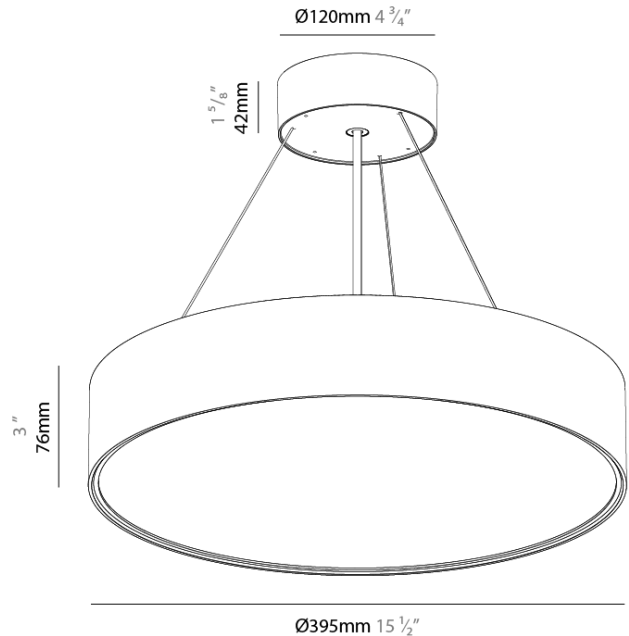

GENERAL

Series: Sign EVO
Partner: Prolicht
Division: Architectural
Installation: Suspension
Product Type: Pendant
Mounting Location: Ceiling
Light Distribution: Direct / Indirect

PHYSICAL

Shape: Round
Diameter (mm): 395
Diameter (in): 15 1/2
Height (mm): 82
Height (in): 3 1/4
Weight (kg): 4.2
Diffuser: PMMA - Opal / Microprism / Clear Microprism
Fixture Finish: SSR / BKV / CWI / CRY / HAB / UFT / ITA / RUA / FTG / MYG / LOD / PUS / FRO / FUP / KIA / POP / BLS / SPG / MEY / GOH / CHC / COM / ABZ / JAG / OBR / MOS / ROR
Fixture Material: PMMA / Extruded Aluminum / Steel
Cable Details: 2000mm or 6000mm Transparent Cable

ELECTRICAL

Lamp Type: LED (Zhaga Standard)
Input Wattage (W): 34.1
Total Output Wattage (W): 30.9
Dimming: Non-Dimmable
Driver Included: Yes
Driver Location: Integrated
Driver Type: Constant Current - Universal
Driver Class: Class 2
Input Voltage (V): 120
Upon Request: DALI Dimming / MATTER Dimming

LED

Color Temperature (°K): 2700-6500 Tunable White
Max. Delivered Lumen (lm): Max 4865 (3838 Dir / 1027 Ind)
Nominal Lumen (lm): Max 5618
CRI: >90 CRI
Lamp Life (hrs): 50000

RATINGS AND CERTIFICATIONS

Certified By: Certified for North American Standards
IP rating: IP40

PROJECT	_____
TYPE	_____
SPECIFIER	_____
QUANTITY	_____
DATE	_____