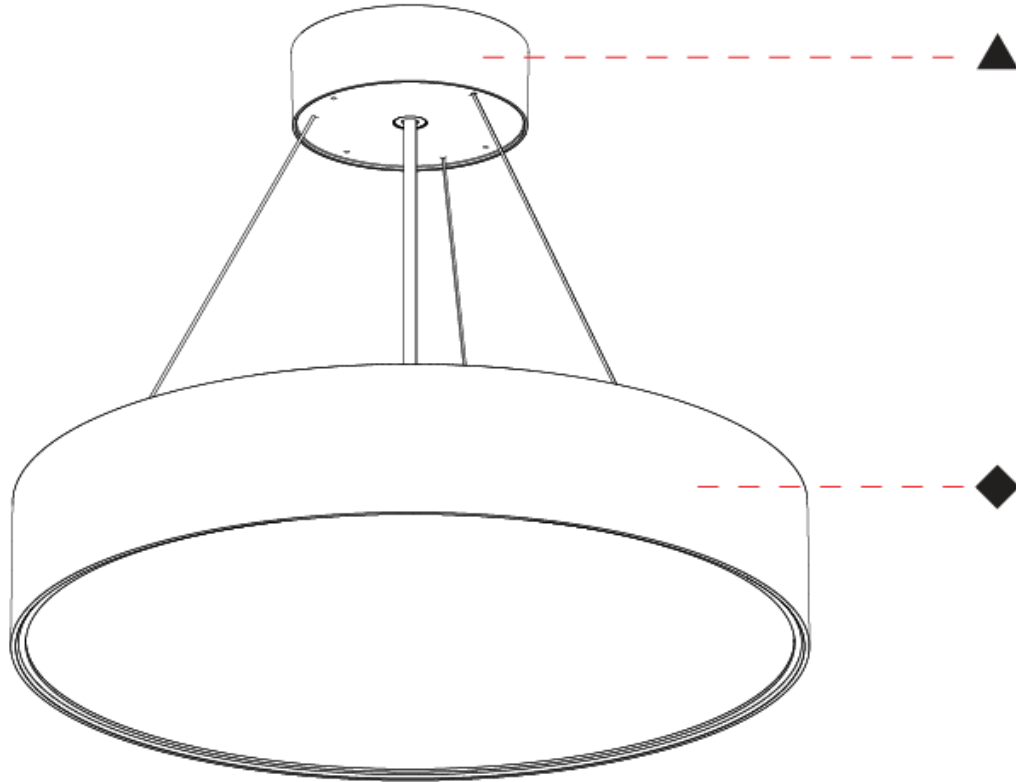

A3001114-

PROJECT	_____
TYPE	_____
SPECIFIER	_____
QUANTITY	_____
DATE	_____

A