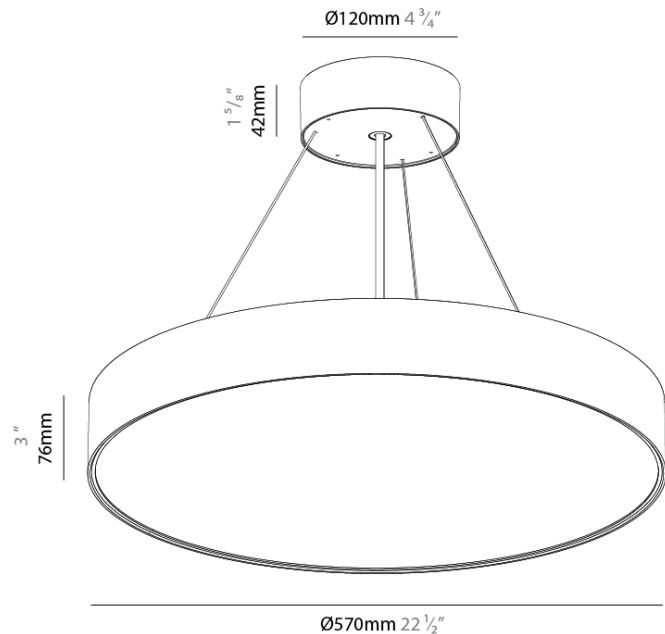

1. To build a product code in our configurator select the specify button on the base model # product page
2. To build a manual product code on this datasheet choose from the options listed below in blue font and add the suffix to the base model #

GENERAL

Series: Sign EVO
Partner: Prolicht
Division: Architectural
Installation: Suspension
Product Type: Pendant
Mounting Location: Ceiling
Light Distribution: Direct / Indirect

PHYSICAL

Shape: Round
Diameter (mm): 570
Diameter (in): 22 7/16
Height (mm): 82
Height (in): 3 1/4
Weight (kg): 6.5
Diffuser: PMMA - Opal / Microprism / Clear Microprism
Fixture Finish: SSR / BKV / CWI / CRY / HAB / UFT / ITA / RUA / FTG / MYG / LOD / PUS / FRO / FUP / KIA / POP / BLS / SPG / MEY / GOH / CHC / COM / ABZ / JAG / OBR / MOS / ROR
Fixture Material: PMMA / Extruded Aluminum / Steel
Cable Details: 2000mm or 6000mm Transparent Cable

ELECTRICAL

Lamp Type: LED (Zhaga Standard)
Input Wattage (W): 73.9
Total Output Wattage (W): 67.3
Dimming: DALI Dimming / MATTER Dimming
Driver Included: Yes
Driver Location: Integrated
Driver Type: Constant Current - Universal
Driver Class: Class 2
Input Voltage (V): 120

LED

Color Temperature (°K): 2700-6500 Tunable White
Max. Delivered Lumen (lm): Max 10684 (7784 Dir / 2900 Ind)
Nominal Lumen (lm): Mxa 12263
CRI: >90 CRI
Lamp Life (hrs): 50000

RATINGS AND CERTIFICATIONS

Certified By: Certified for North American Standards
IP rating: IP40

PROJECT
TYPE
SPECIFIER
QUANTITY
DATE