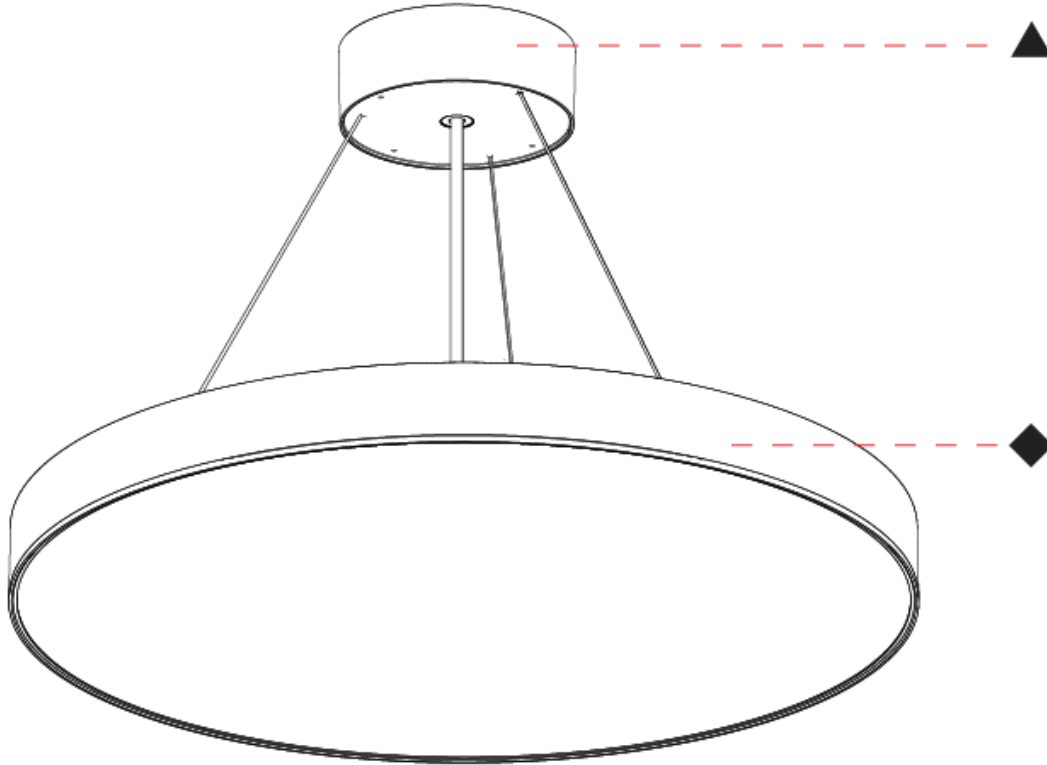

SIGN EVO SUSPENSION

A3001116-

PROJECT	_____
TYPE	_____
SPECIFIER	_____
QUANTITY	_____
DATE	_____

A