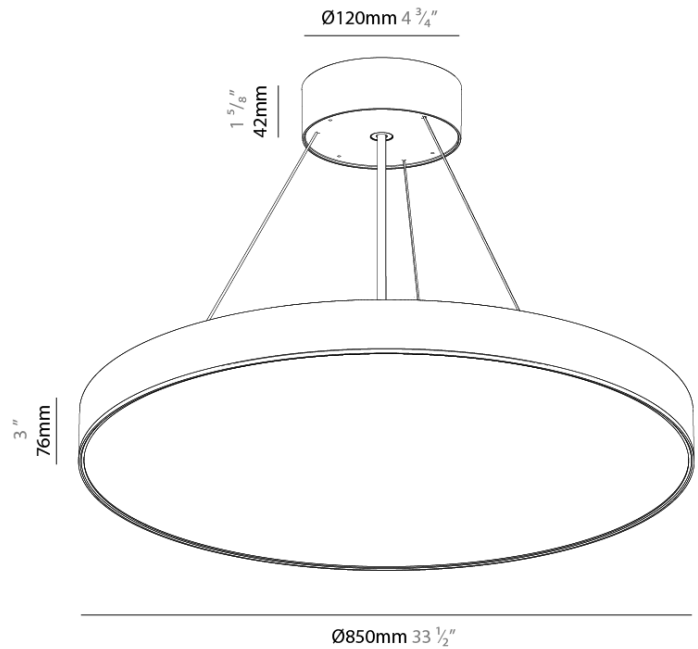

1. To build a product code in our configurator select the specify button on the base model # product page
2. To build a manual product code on this datasheet choose from the options listed below in blue font and add the suffix to the base model #

GENERAL

Series: Sign EVO
Partner: Prolicht
Division: Architectural
Installation: Suspension
Product Type: Pendant
Mounting Location: Ceiling
Light Distribution: Direct / Indirect

PHYSICAL

Shape: Round
Diameter (mm): 850
Diameter (in): 33 1/8
Height (mm): 82
Height (in): 3 1/4
Weight (kg): 8.8
Diffuser: PMMA - Opal / Microprism / Clear Microprism
Fixture Finish: SSR / BKV / CWI / CRY / HAB / UFT / ITA / RUA / FTG / MYG / LOD / PUS / FRO / FUP / KIA / POP / BLS / SPG / MEY / GOH / CHC / COM / ABZ / JAG / OBR / MOS / ROR
Fixture Material: PMMA / Extruded Aluminum / Steel
Cable Details: 2000mm or 6000mm Transparent Cable

ELECTRICAL

Lamp Type: LED (Zhaga Standard)
Input Wattage (W): 116.2
Total Output Wattage (W): 105.4
Dimming: DALI Dimming / MATTER Dimming
Driver Included: Yes
Driver Location: Integrated
Driver Type: Constant Current - Universal
Driver Class: Class 2
Input Voltage (V): 120

LED

Color Temperature (°K): 2700-6500 Tunable White
Max. Delivered Lumen (lm): Max 13972 (13972 Dir / 4670 Ind)
Nominal Lumen (lm): Max 15523
CRI: >90 CRI
Lamp Life (hrs): 50000

RATINGS AND CERTIFICATIONS

Certified By: Certified for North American Standards
IP rating: IP40

PROJECT
TYPE
SPECIFIER
QUANTITY
DATE