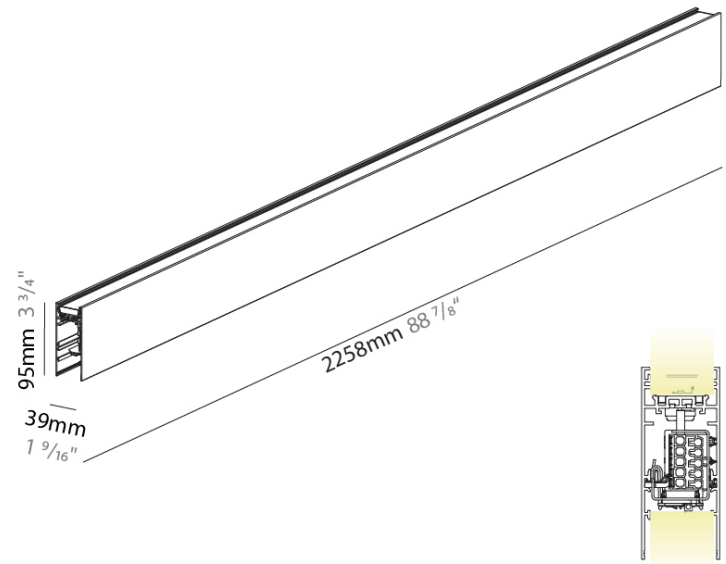

A300116-

base number   LED   Color   Finishes
Dimming   Temperature   (Diamond)

DESCRIPTION
Hypro 40 X Line - 2258mm / 88 7/8" Profile Insert - 84W LED (Zhaga Standard) - 2700K / 3000K / 3500K / 4000K

1. To build a product code in our configurator select the specify button on the base model # product page
2. To build a manual product code on this datasheet choose from the options listed below in blue font and add the suffix to the base model #

GENERAL

Series: Hypro
Subseries: Hypro 40-X
Partner: Prolight
Division: Architectural
Installation: Suspension
Product Type: Linear Profiles
Mounting Location: Ceiling
Light Distribution: Direct

PHYSICAL

Shape: Rectangle
Length (mm): 2258
Length (in): 88 7/8
Width (mm): 38
Width (in): 1 1/2
Height (mm): 95
Height (in): 3 3/4
Diffuser: PMMA - Opal
Fixture Finish: SSR / BKV / CWI / CRY / HAB / UFT / ITA / RUA / FTG / MYG / LOD / PUS / FRO / FUP / KIA / POP / BLS / SPG / MEY / GOH / CHC / COM / ABZ / JAG / OBR / MOS / ROR
Fixture Material: Metal

ELECTRICAL

Lamp Type: LED (Zhaga Standard)
Input Wattage (W): 84
Dimming: Non-Dimmable / 0-10V Dimming
Driver Included: Yes
Driver Location: Integrated
Driver Type: Constant Current - 120Vac
Driver Class: Class 2
Input Voltage (V): 120

LED

Color Temperature (°K): 2700 / 3000 / 3500 / 4000
Max. Delivered Lumen (lm): 7794 / 7969 / 8109 / 8274
CRI: >90 CRI
Lamp Life (hrs): 50000

RATINGS AND CERTIFICATIONS

Certified By: Certified for North American Standards
IP rating: IP20