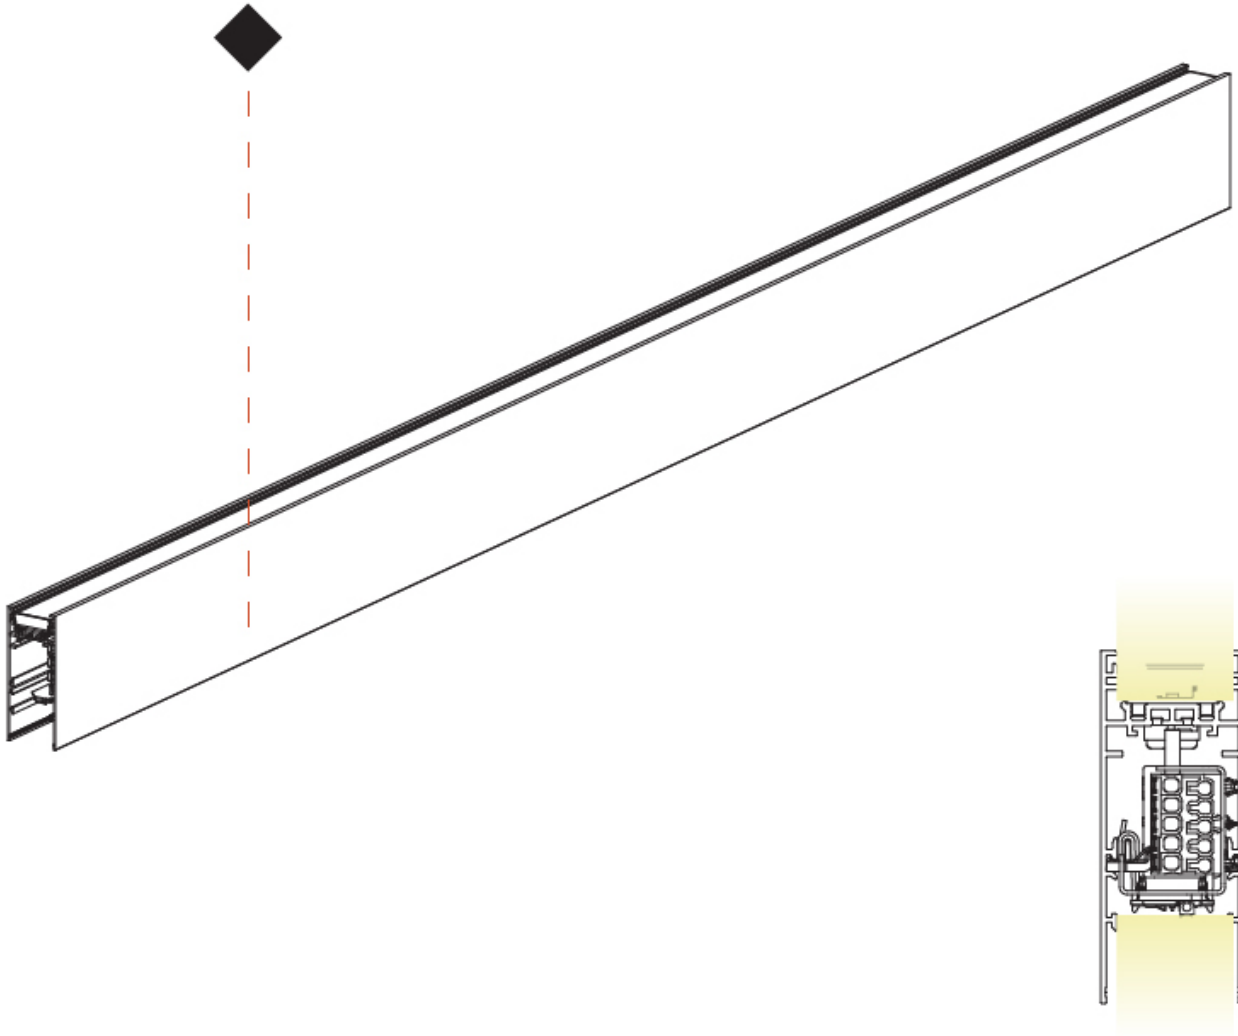

HYPRO 40-X SUSPENSION

A300116-

PROJECT _____

TYPE _____

SPECIFIER _____

QUANTITY _____

DATE _____

A