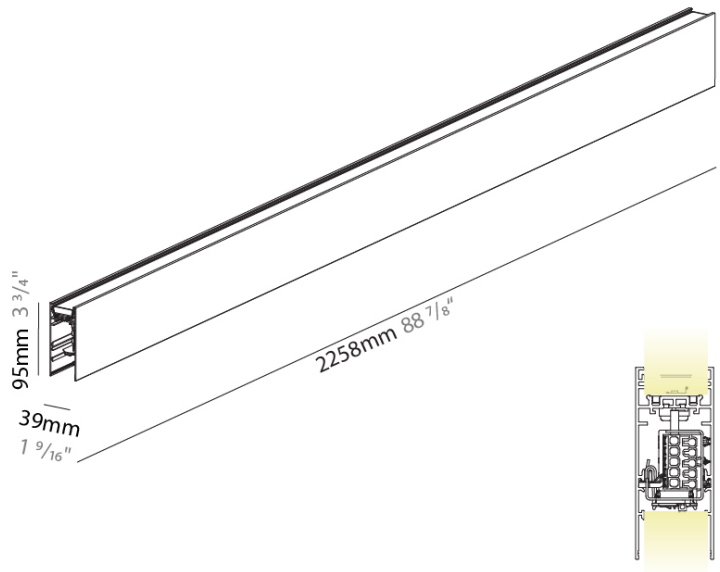

A300116-

base number   LED   Color   Finishes
Dimming   Temperature   (Diamond)

DESCRIPTION
Hypro 40 X Line - 2258mm / 88 7/8" Profile Insert - 84W LED (Zhaga Standard) - 2700K / 3000K / 3500K / 4000K

1. To build a product code in our configurator select the specify button on the base model # product page
2. To build a manual product code on this datasheet choose from the options listed below in blue font and add the suffix to the base model #

GENERAL
Series: Hypro
Subseries: Hypro 40-X
Partner: Prolicht
Division: Architectural
Installation: Suspension
Product Type: Linear Profiles
Mounting Location: Ceiling
Light Distribution: Direct

PHYSICAL
Shape: Rectangle
Length (mm): 2258
Length (in): 88 7/8
Width (mm): 38
Width (in): 1 1/2
Height (mm): 95
Height (in): 3 3/4
Diffuser: PMMA - Opal
Fixture Finish: SSR / BKV / CWI / CRY / HAB / UFT / ITA / RUA / FTG / MYG / LOD / PUS / FRO / FUP / KIA / POP / BLS / SPG / MEY / GOH / CHC / COM / ABZ / JAG / OBR / MOS / ROR
Fixture Material: Metal

ELECTRICAL
Lamp Type: LED (Zhaga Standard)
Input Wattage (W): 84
Dimming: Non-Dimmable / 0-10V Dimming
Driver Included: Yes
Driver Location: Integrated
Driver Type: Constant Current - 120Vac
Driver Class: Class 2
Input Voltage (V): 120

LED
Color Temperature (°K): 2700 / 3000 / 3500 / 4000
Max. Delivered Lumen (lm): 7794 / 7969 / 8109 / 8274
CRI: >90 CRI
Lamp Life (hrs): 50000

RATINGS AND CERTIFICATIONS
Certified By: Certified for North American Standards
IP rating: IP20