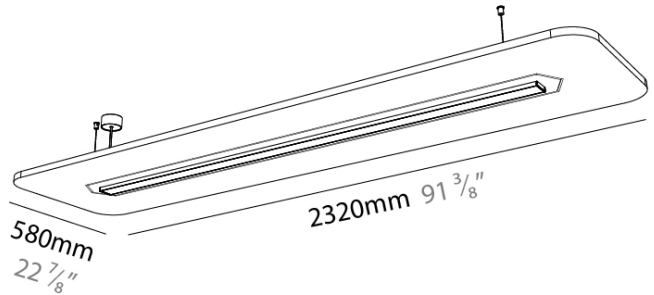

Diffuser: [PMMA - Opal / Clear / Microprism / Clear Microprism / Wallwash Double Asymmetric / Glare Control / Black Raster / Black Raster / Wallwash Left / Wallwash Right](#)

Fixture Finish: [SSR / BKV / CWI / CRY / HAB / UFT / ITA / RUA / FTG / MYG / LOD / PUS / FRO / FUP / KIA / POP / BLS / SPG / MEY / GOH / CHC / COM / ABZ / JAG / OBR / MOS / ROR](#)

Holder Finish: [SSR / BKV / CWI / CRY / HAB / LAG / UFT / ITA / RUA / RUR / MIC / FTG / MYG / TWT / LOD / PUS / FRO / FUP / KIA / POP / BLS / SPG / MEY / GOH / GUM / CHC / COM / ABZ / JAG](#)

Accent Finish: [OPL / MPM / CMP / BKR / WHR / GCL / WWR / WWL / WDA](#)

Acoustic Finish: [SFW / CYW / SEE / SYN / MTS / PMB / TTN / CYB / STO / DPE / BES / SHB / ARE / ANE / VRD / CRF](#)

Fixture Material: [Acoustic / Aluminum / PMMA](#)

Primary Material: [Acoustic](#)

Cable Details: [2000mm/78 3/4" or 6000mm/236 1/4" Cable, - Transparent](#)

ELECTRICAL

Lamp Type: LED
Input Wattage (W): 73.1
Total Output Wattage (W): 66.3
Dimming: [Non-dimming / DALI Dimming / MATTER Dimming](#)
Driver Included: No
Driver Location: Remote
Driver Class: Class 2
Input Voltage (V): 120 - 277
Upon Request: [0 - 10V Dimming / Phase Dimming](#)

LED

Color Temperature (°K): [2700 / 3000 / 3500 / 4000](#)

Max. Delivered Lumen (lm): [Max 10140](#)

Nominal Lumen (lm): [Max 12120](#)

CRI: [>90 CRI](#)

Lamp Life (hrs): [50000](#)

RATINGS AND CERTIFICATIONS

Certified By: [Certified for North American Standards](#)

IP rating: [IP20](#)

PROJECT
TYPE
SPECIFIER
QUANTITY
DATE