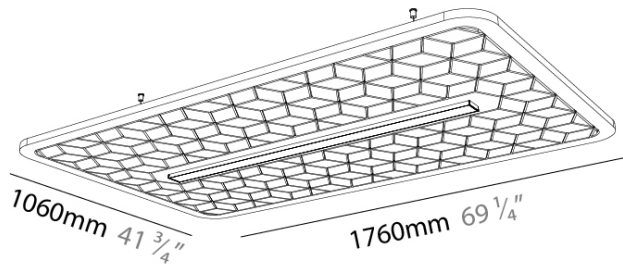

Diffuser: [PMMA - Opal / Clear / Microprism / Clear Microprism / Wallwash Double Asymmetric / Glare Control / Black Raster / Black Raster / Wallwash Left / Wallwash Right](#)

Fixture Finish: [SSR / BKV / CWI / CRY / HAB / UFT / ITA / RUA / FTG / MYG / LOD / PUS / FRO / FUP / KIA / POP / BLS / SPG / MEY / GOH / CHC / COM / ABZ / JAG / OBR / MOS / ROR](#)

Holder Finish: [SSR / BKV / CWI / CRY / HAB / LAG / UFT / ITA / RUA / RUR / MIC / FTG / MYG / TWT / LOD / PUS / FRO / FUP / KIA / POP / BLS / SPG / MEY / GOH / GUM / CHC / COM / ABZ / JAG](#)

Accent Finish: [OPL / MPM / CMP / BKR / WHR / GCL / WWR / WWL / WDA](#)

Acoustic Finish: [SFW / CYW / SEE / SYN / MTS / PMB / TTN / CYB / STO / DPE / BES / SHB / ARE / ANE / VRD / CRF](#)

Fixture Material: [Acoustic / Aluminum / PMMA](#)

Primary Material: [Acoustic](#)

Cable Details: [2000mm/78 3/4" or 6000mm/236 1/4" Cable, - Transparent](#)

ELECTRICAL

Lamp Type: LED
Input Wattage (W): 25.8
Total Output Wattage (W): 23.6
Dimming: Non-dimming / DALI Dimming / MATTER Dimming
Driver Included: No
Driver Location: Remote
Driver Class: Class 2
Input Voltage (V): 120 - 277
Upon Request: 0 - 10V Dimming / Phase Dimming

LED

Color Temperature (°K): 2700 / 3000 / 3500 / 4000
Max. Delivered Lumen (lm): Max 3694
Nominal Lumen (lm): Max 4280
CRI: >90 CRI
Lamp Life (hrs): 50000

RATINGS AND CERTIFICATIONS

Certified By: Certified for North American Standards
IP rating: IP20