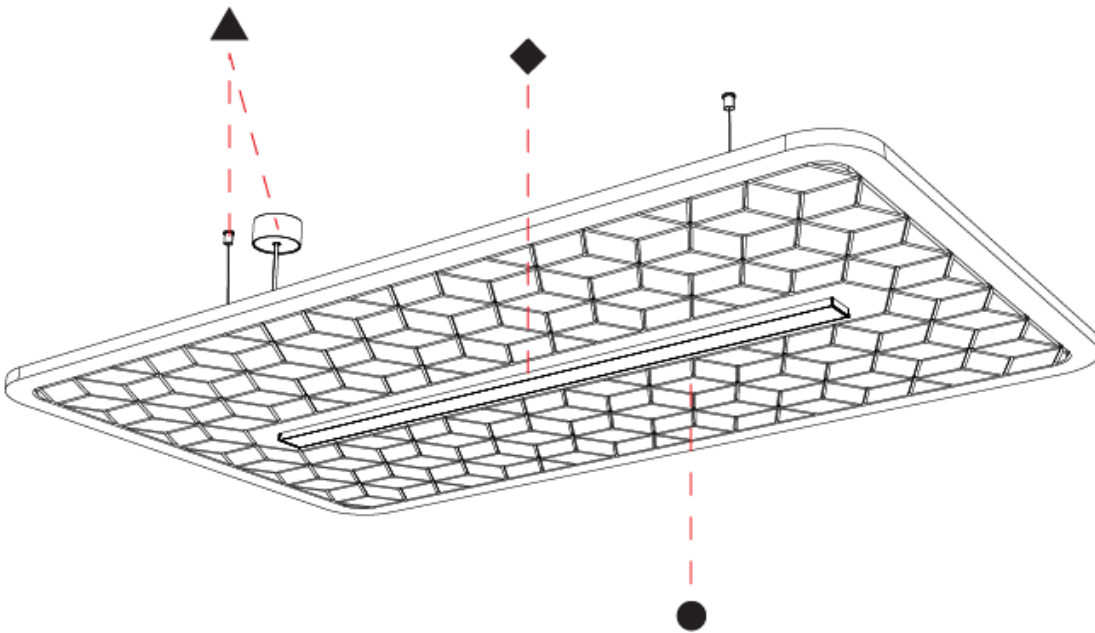

SERENII SUSPENSION

A3001169-

PROJECT _____

TYPE _____

SPECIFIER _____

QUANTITY _____

DATE _____

A