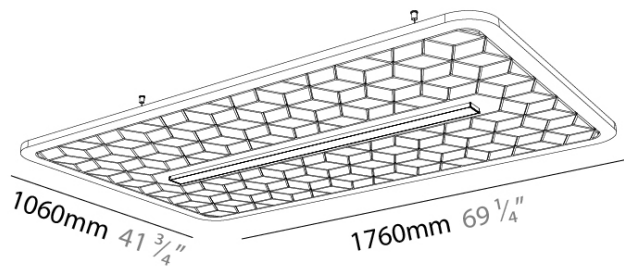

Diffuser: [PMMA - Opal / Clear / Microprism / Clear Microprism / Wallwash Double Asymmetric / Glare Control / Black Raster / Black Raster / Wallwash Left / Wallwash Right](#)

Fixture Finish: [SSR / BKV / CWI / CRY / HAB / UFT / ITA / RUA / FTG / MYG / LOD / PUS / FRO / FUP / KIA / POP / BLS / SPG / MEY / GOH / CHC / COM / ABZ / JAG / OBR / MOS / ROR](#)

Holder Finish: [SSR / BKV / CWI / CRY / HAB / LAG / UFT / ITA / RUA / RUR / MIC / FTG / MYG / TWT / LOD / PUS / FRO / FUP / KIA / POP / BLS / SPG / MEY / GOH / GUM / CHC / COM / ABZ / JAG](#)

Accent Finish: [OPL / MPM / CMP / BKR / WHR / GCL / WWR / WWL / WDA](#)

Acoustic Finish: [SFW / CYW / SEE / SYN / MTS / PMB / TTN / CYB / STO / DPE / BES / SHB / ARE / ANE / VRD / CRF](#)

Fixture Material: [Acoustic / Aluminum / PMMA](#)

Primary Material: [Acoustic](#)

Cable Details: [2000mm/78 3/4" or 6000mm/236 1/4" Cable, - Transparent](#)

ELECTRICAL

Lamp Type: LED
Input Wattage (W): 47.3
Total Output Wattage (W): 42.7
Dimming: Non-dimming / DALI Dimming / MATTER Dimming
Driver Included: No
Driver Location: Remote
Driver Class: Class 2
Input Voltage (V): 120 - 277
Upon Request: 0 - 10V Dimming / Phase Dimming

LED

Color Temperature (°K): [2700 / 3000 / 3500 / 4000](#)

Max. Delivered Lumen (lm): [Max 6567](#)

Nominal Lumen (lm): [Max 7840](#)

CRI: [>90 CRI](#)

Lamp Life (hrs): [50000](#)

RATINGS AND CERTIFICATIONS

Certified By: [Certified for North American Standards](#)

IP rating: [IP20](#)