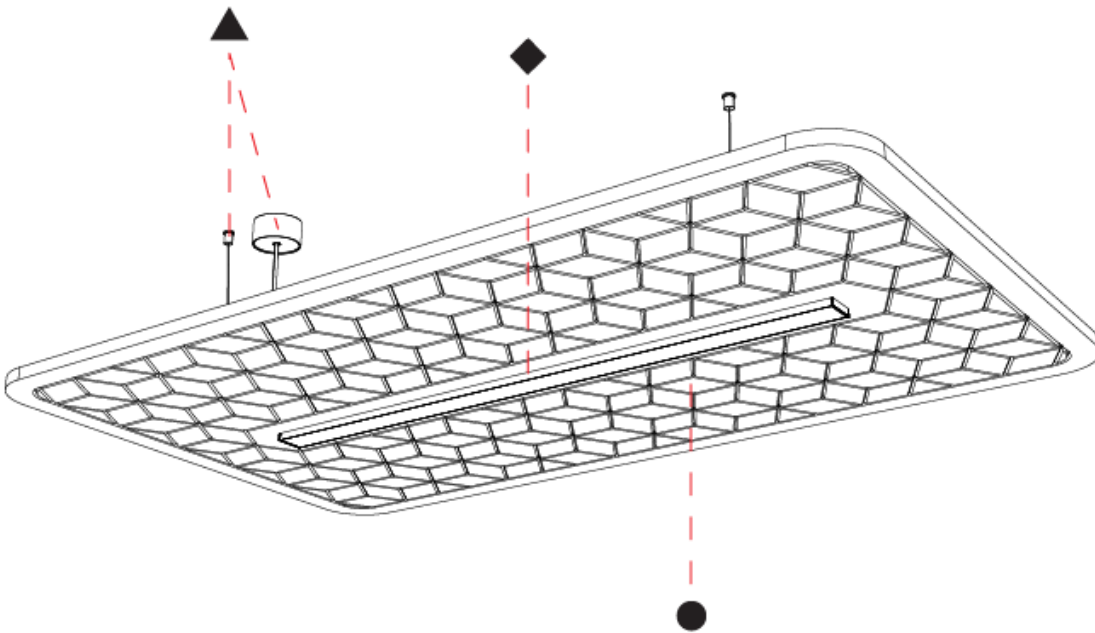

SERENII SUSPENSION

A3001170-

PROJECT	_____
TYPE	_____
SPECIFIER	_____
QUANTITY	_____
DATE	_____

A