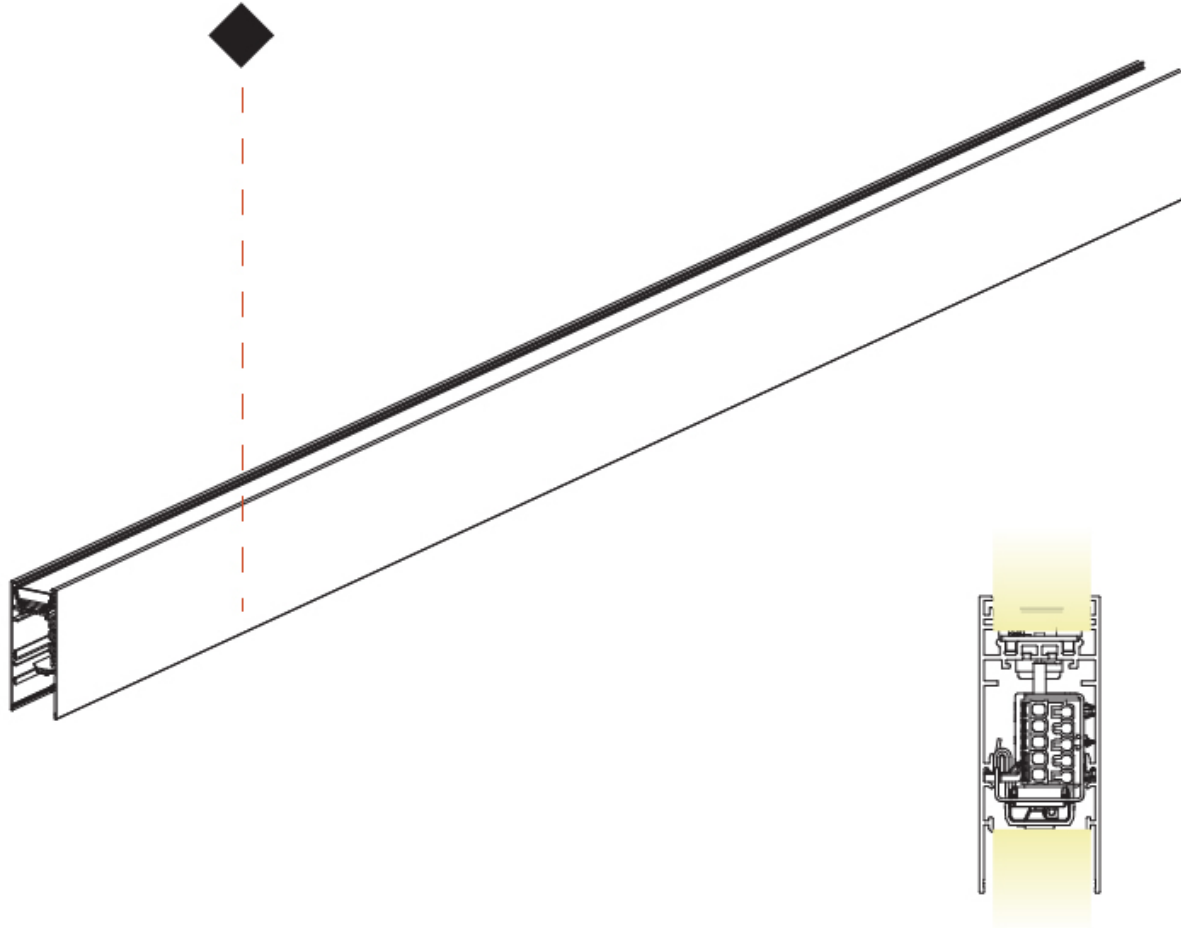

HYPRO 40-X SUSPENSION

A300119-

PROJECT

TYPE

SPECIFIER

QUANTITY

DATE

A