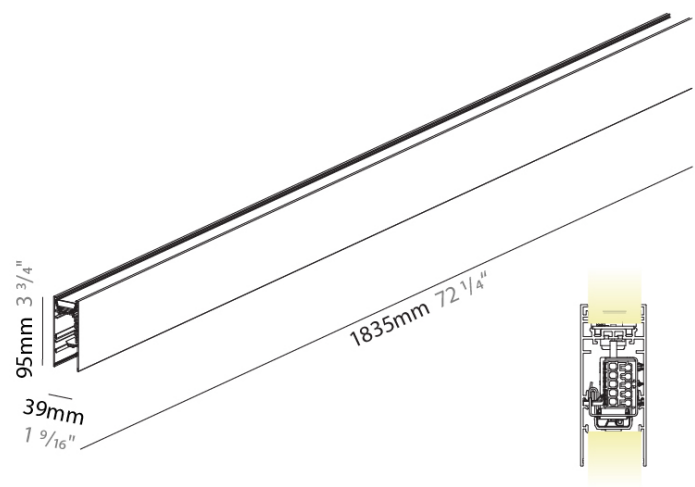

A300119-

base number   LED   Color   Finishes
Dimming   Temperature   (Diamond)

DESCRIPTION
Hypro 40 X Rico - 1835mm Profile Insert - 66W LED (Zhaga Standard) - 2700K / 3000K / 3500K / 4000K

1. To build a product code in our configurator select the specify button on the base model # product page
2. To build a manual product code on this datasheet choose from the options listed below in blue font and add the suffix to the base model #

GENERAL
Series: Hypro
Subseries: Hypro 40-X
Partner: Prolicht
Division: Architectural
Installation: Suspension
Product Type: Linear Profiles
Mounting Location: Ceiling
Light Distribution: Direct

PHYSICAL
Shape: Rectangle
Length (mm): 1835
Length (in): 72 1/4
Width (mm): 38
Width (in): 1 1/2
Height (mm): 95
Height (in): 3 3/4
Diffuser: PMMA - Opal
Fixture Finish: SSR / BKV / CWI / CRY / HAB / UFT / ITA / RUA / FTG / MYG / LOD / PUS / FRO / FUP / KIA / POP / BLS / SPG / MEY / GOH / CHC / COM / ABZ / JAG / OBR / MOS / ROR
Fixture Material: Metal

ELECTRICAL
Lamp Type: LED (Zhaga Standard)
Input Wattage (W): 66
Dimming: Non-Dimmable / 0-10V Dimming
Driver Included: Yes
Driver Location: Integrated
Driver Type: Constant Current - 120Vac
Driver Class: Class 2
Input Voltage (V): 120

LED
Color Temperature (°K): 2700 / 3000 / 3500 / 4000
Max. Delivered Lumen (lm): 6987 / 7148 / 7282 / 7431
CRI: >90 CRI
Lamp Life (hrs): 50000

RATINGS AND CERTIFICATIONS
Certified By: Certified for North American Standards
IP rating: IP20