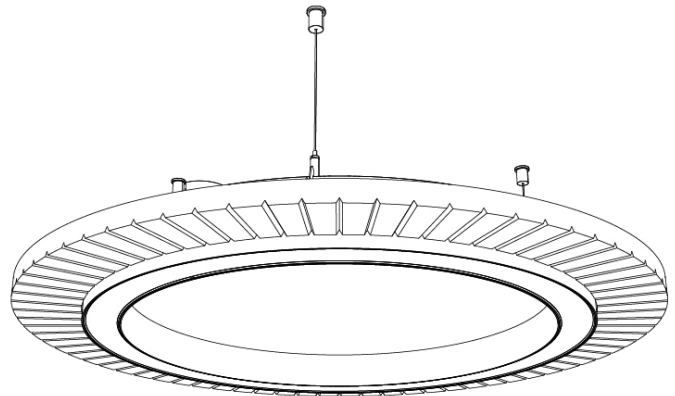

PHYSICAL

Shape: Round
Diameter (mm): 775
Diameter (in): 30 1/2
Height (mm): 84
Height (in): 3 5/16
Max. Overall Height (mm): 2084
Max. Overall Height (in): 82 1/16

Weight (kg): 5.8
Diffuser: [PMMA - Opal / Clear / Microprism / Clear Microprism](#)
Fixture Finish: [SSR / BKV / CWI / CRY / HAB / UFT / ITA / RUA / FTG / MYG / LOD / PUS / FRO / FUP / KIA / POP / BLS / SPG / MEY / GOH / CHC / COM / ABZ / JAG / OBR / MOS / ROR](#)
Holder Finish: [SSR / BKV / CWI / CRY / HAB / LAG / UFT / ITA / RUA / RUR / MIC / FTG / MYG / TWT / LOD / PUS / FRO / FUP / KIA / POP / BLS / SPG / MEY / GOH / GUM / CHC / COM / ABZ / JAG](#)
Accent Finish: [OPL / MPM / CMP](#)
Acoustic Finish: [SFW / CYW / SEE / SYN / MTS / PMB / TTN / CYB / STO / DPE / BES / SHB / ARE / ANE / VRD / CRF](#)
Fixture Material: [Acoustic / Aluminum / PMMA](#)
Primary Material: [Acoustic](#)
Cable Details: [2000mm/78 3/4" or 6000mm/236 1/4" Cable, - Transparent](#)

ELECTRICAL

Lamp Type: LED
Input Wattage (W): 64.7
Total Output Wattage (W): 59.1
Dimming: [Non-dimming / DALI Dimming / MATTER Dimming](#)
Driver Included: No
Driver Location: Remote
Driver Class: Class 2
Input Voltage (V): 120 - 277
Upon Request: [0 - 10V Dimming / Phase Dimming](#)

LED

Color Temperature (°K): [2700 / 3000 / 3500 / 4000](#)
Max. Delivered Lumen (lm): Max 8063
Nominal Lumen (lm): Max 10650
CRI: >90 CRI
Lamp Life (hrs): 50000

RATINGS AND CERTIFICATIONS

Certified By: Certified for North American Standards
IP rating: IP20

PROJECT
TYPE
SPECIFIER
QUANTITY
DATE

Ø775mm 30 1/2"