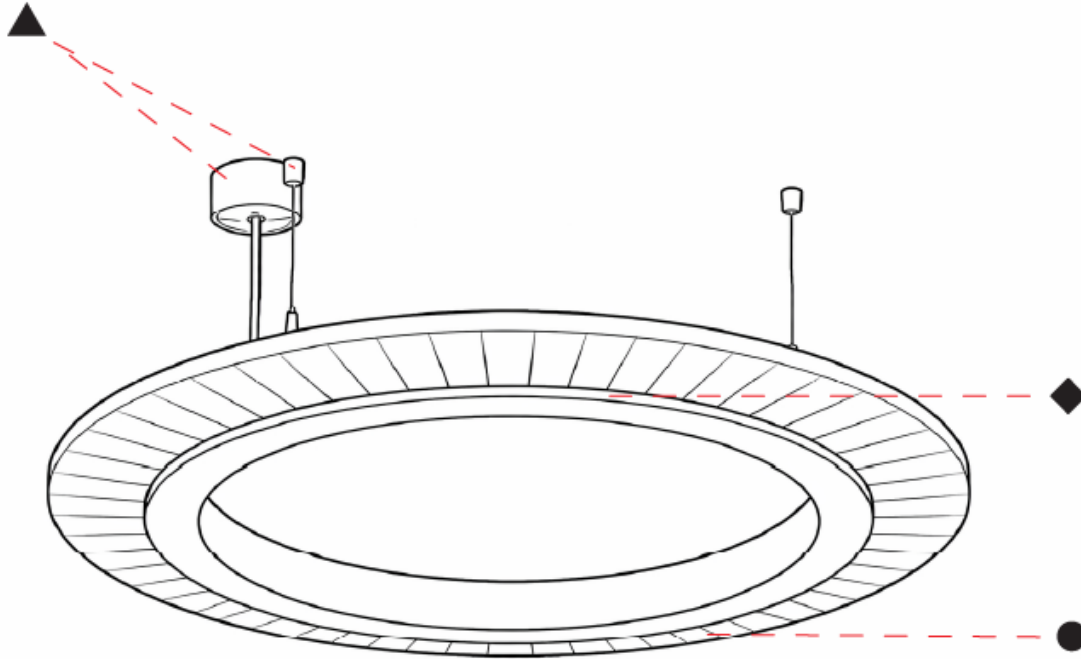

SOLISS SUSPENSION

A3001192-

PROJECT	_____
TYPE	_____
SPECIFIER	_____
QUANTITY	_____
DATE	_____

A