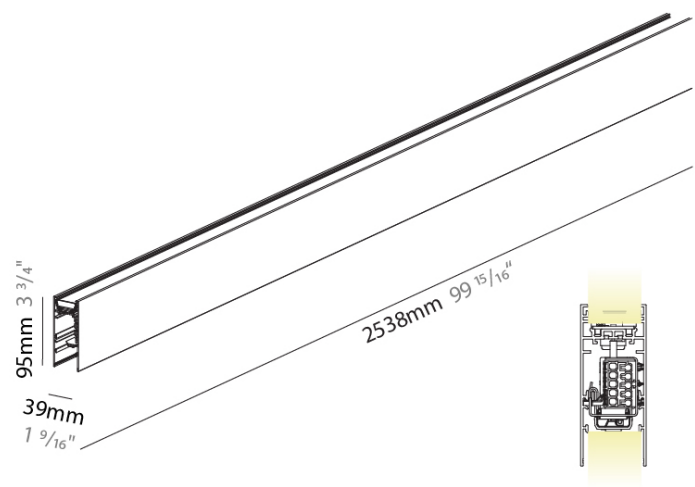

A300121-

base number   LED   Color   Finishes
Dimming   Temperature   (Diamond)

DESCRIPTION
Hypro 40 X Rico - 2538mm Profile Insert - 95W LED (Zhaga Standard) - 2700K / 3000K / 3500K / 4000K

1. To build a product code in our configurator select the specify button on the base model # product page
2. To build a manual product code on this datasheet choose from the options listed below in blue font and add the suffix to the base model #

GENERAL
Series: Hypro
Subseries: Hypro 40-X
Partner: Prolicht
Division: Architectural
Installation: Suspension
Product Type: Linear Profiles
Mounting Location: Ceiling
Light Distribution: Direct

PHYSICAL
Shape: Rectangle
Length (mm): 2538
Length (in): 99 ¹⁵/₁₆
Width (mm): 38
Width (in): 1 ¹/₂
Height (mm): 95
Height (in): 3 ³/₄
Diffuser: PMMA - Opal
Fixture Finish: SSR / BKV / CWI / CRY / HAB / UFT / ITA / RUA / FTG / MYG / LOD / PUS / FRO / FUP / KIA / POP / BLS / SPG / MEY / GOH / CHC / COM / ABZ / JAG / OBR / MOS / ROR
Fixture Material: Metal

ELECTRICAL
Lamp Type: LED (Zhaga Standard)
Input Wattage (W): 95
Dimming: Non-Dimmable / 0-10V Dimming
Driver Included: Yes
Driver Location: Integrated
Driver Type: Constant Current - 120Vac
Driver Class: Class 2
Input Voltage (V): 120

LED
Color Temperature (°K): 2700 / 3000 / 3500 / 4000
Max. Delivered Lumen (lm): 9999 / 10222 / 10401 / 10222
CRI: >90 CRI
Lamp Life (hrs): 50000

RATINGS AND CERTIFICATIONS
Certified By: Certified for North American Standards
IP rating: IP20