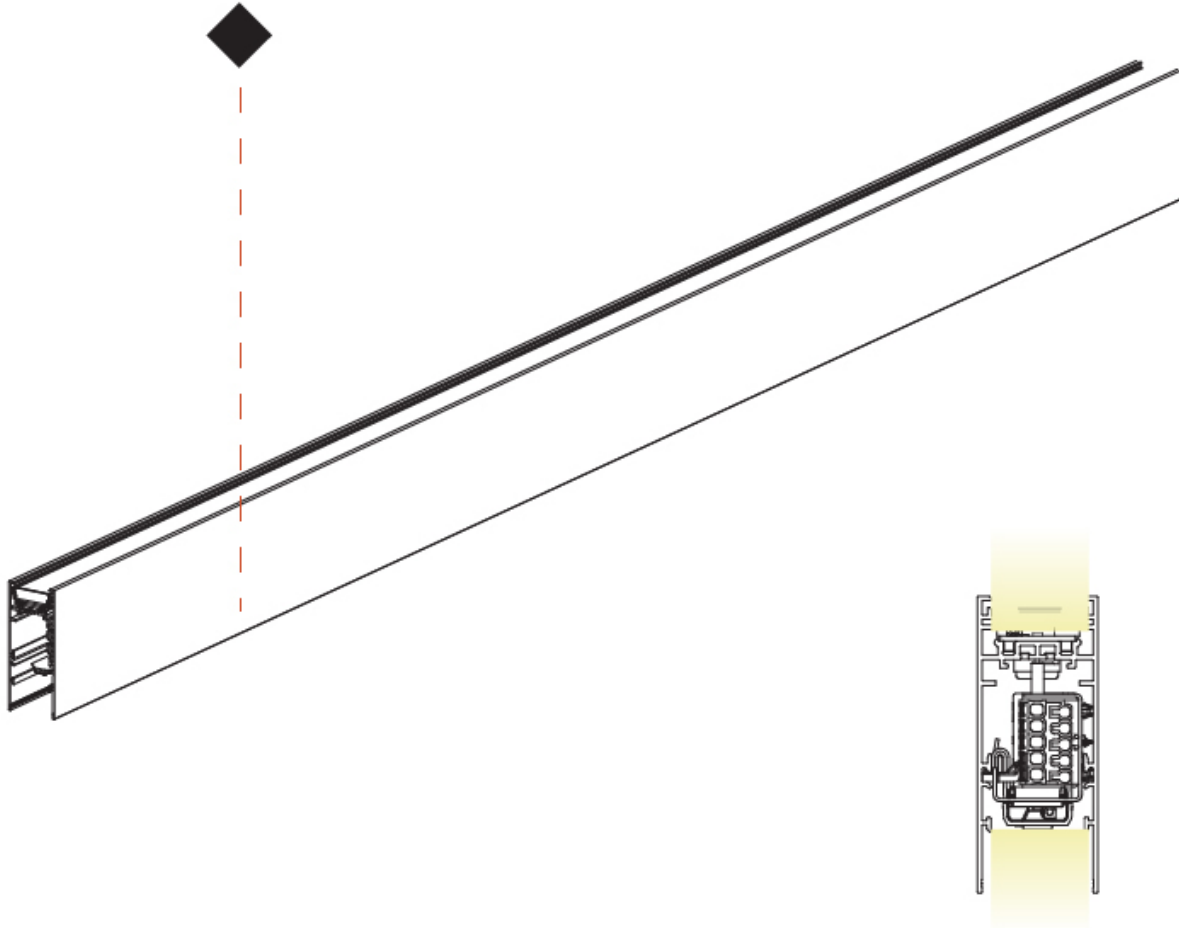

HYPRO 40-X SUSPENSION

A300121-

PROJECT

TYPE

SPECIFIER

QUANTITY

DATE

A