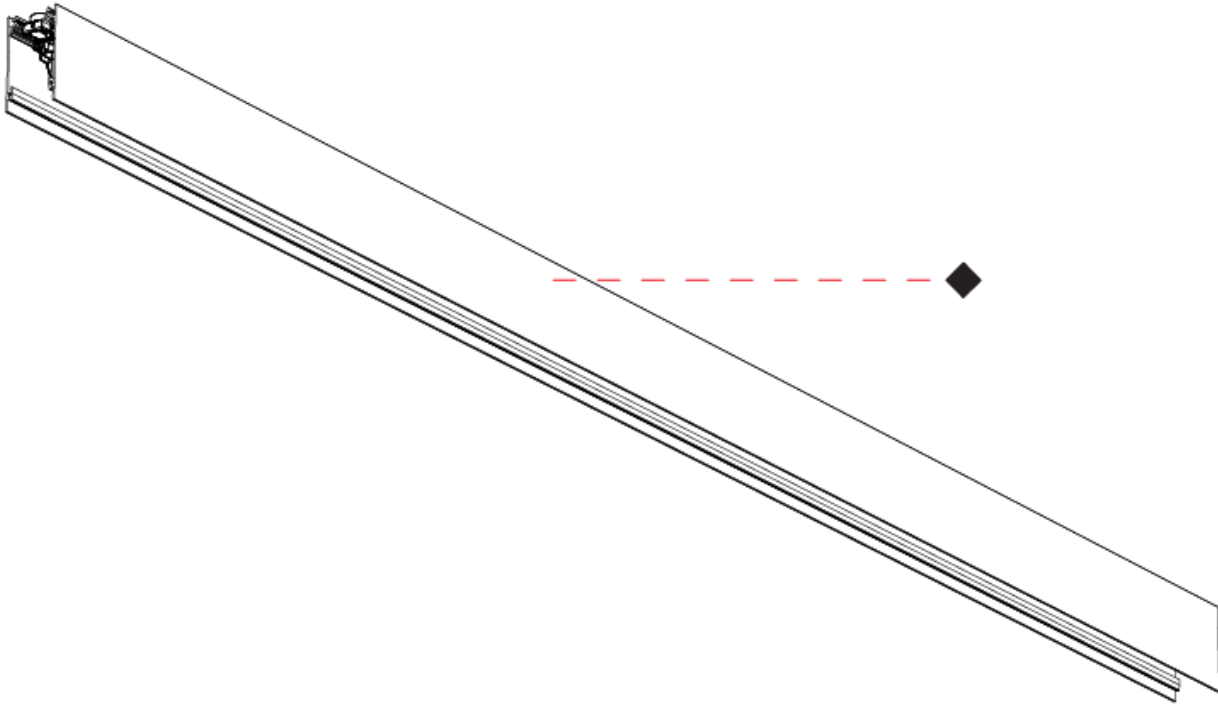

FORTIES

A3001230-

PROJECT

TYPE

SPECIFIER

QUANTITY

DATE