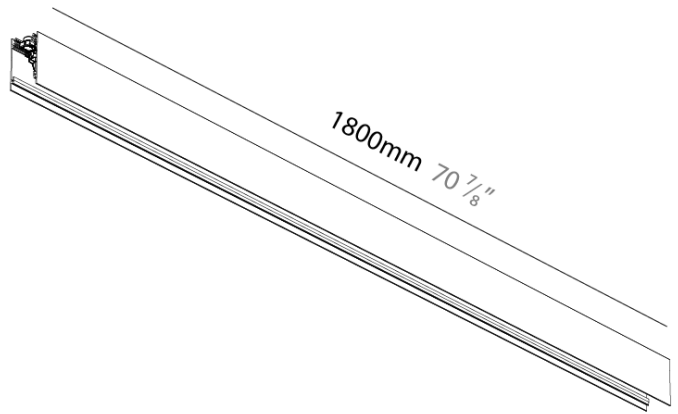

FORTIES

A3001230-

base number

PROJECT

TYPE

SPECIFIER

QUANTITY

DATE

DESCRIPTION

Forties - Suspension Straight Blind Module, 1,800mm/70 7/8", Wiring Option: 3-pole or 5-pole.

1. To build a product code in our configurator select the specify button on the base model # product page
2. To build a manual product code on this datasheet choose from the options listed below in blue font and add the suffix to the base model #

GENERAL

Series: Forties
Partner: Prolicht
Division: Architectural
Product Type: Modular Systems
Mounting Location: Ceiling

PHYSICAL

Shape: Rectangle
Length (mm): 1800
Length (in): 70 7/8
Width (mm): 45
Width (in): 1 3/4
Height (mm): 76
Height (in): 3
Fixture Finish: SSR / BKV / CWI / CRY / HAB / UFT / ITA / RUA / FTG / MYG / LOD / PUS / FRO / FUP / KIA / POP / BLS / SPG / MEY / GOH / CHC / COM / ABZ / JAG / OBR / MOS / ROR
Fixture Material: Aluminum Die Cast

RATINGS AND CERTIFICATIONS

Certified By: CSA Certified to UL and CSA Standards
IP rating: IP40