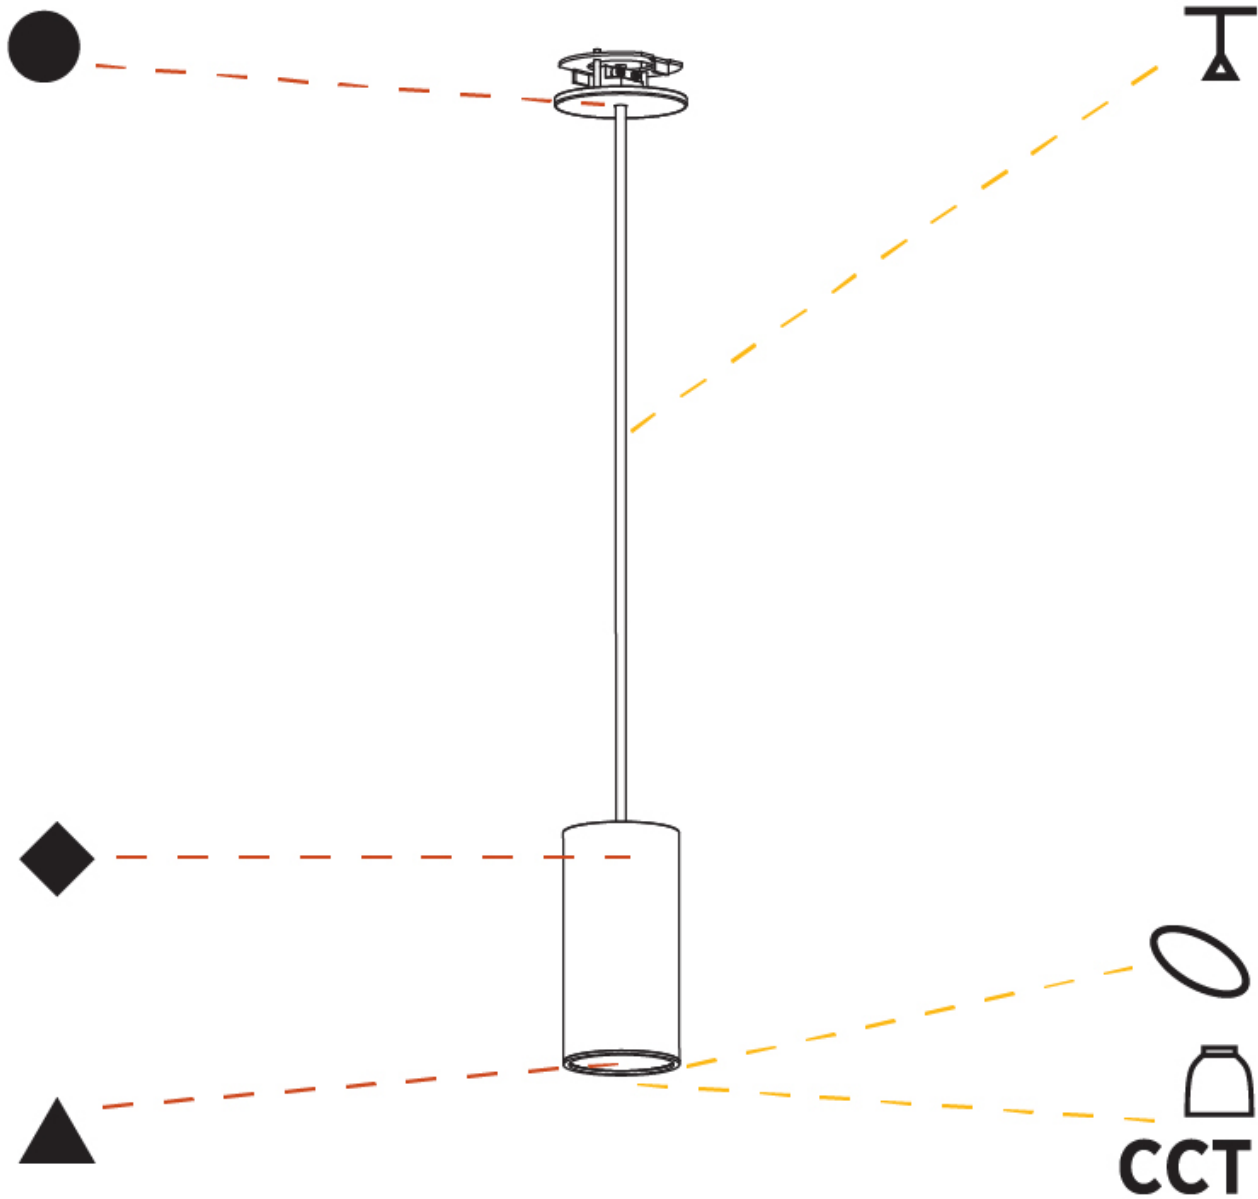

HANGOVER MONOPOINT RECESSED CANOPY SUSPENSION

A300150-

PROJECT	_____
TYPE	_____
SPECIFIER	_____
QUANTITY	_____
DATE	_____

A