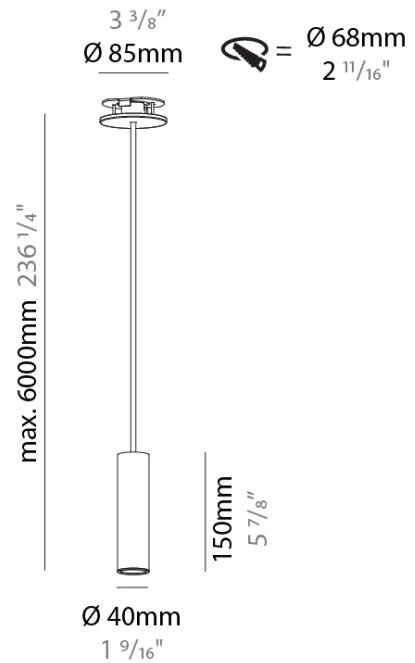

PHYSICAL

Shape: Cylinder
Diameter (mm): 40
Diameter (in): 1 ⁹/₁₆
Height (mm): 150
Height (in): 5 ⁷/₈
Max. Overall Height (mm): 2150
Max. Overall Height (in): 84 ⁷/₈
Min. Recessing Depth (mm): 75
Min. Recessing Depth (in): 2 ¹⁵/₁₆
Weight (kg): 0.389
Weight (lbs): 0.856
Diffuser: Shine Ring 0-6
Fixture Finish: SSR / BKV / CWI / CRY / HAB / UFT / ITA / RUA / FTG / MYG / LOD / PUS / FRO / FUP / KIA / POP / BLS / SPG / MEY / GOH / CHC / COM / ABZ / JAG / OBR / MOS / ROR
Fixture Material: Aluminum
Cable Details: 2000mm / 6000mmm Cable in White / Black / Orange / Red
Cut-out Measurements: 68mm / 2 11/16"

ELECTRICAL

Lamp Type: LED (Zhaga Standard)
Input Wattage (W): 10.9
Total Output Wattage (W): 9
Dimming: Non-Dimmable
Driver Included: Yes
Driver Location: External
Driver Type: Constant Current
Driver Class: Class 2
Input Voltage (V): 120
Constant Current (MA): 500
Upon Request: Remote: 0-10Vdc dimming / Phase dimming 120Vac

LED

Number of LEDs: 1
Color Temperature (°K): 2700 / 3000 / 4000
Max. Delivered Lumen (lm): 842
CRI: >90 CRI
Lamp Life (hrs): 50000
Upon Request: ***3500K available in minimum quantities (larger quantities upon request)

OPTICAL

Reflector*: 40 / 50

RATINGS AND CERTIFICATIONS

Certified By: Certified for North American Standards
IP rating: IP20