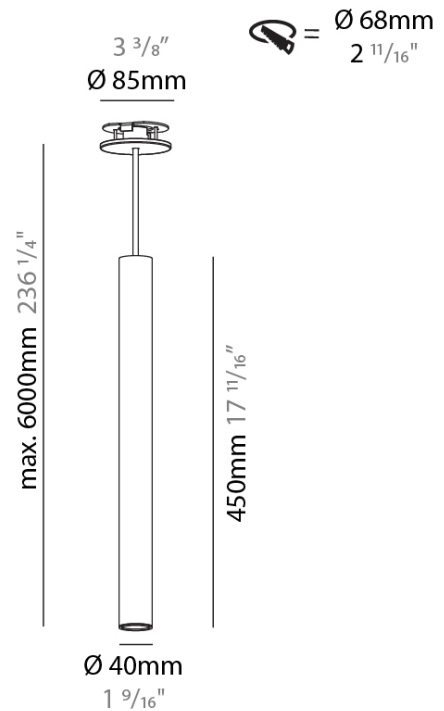

GENERAL

Series: Hangover
Subseries: Hangover Monopoint Recessed Canopy
Brand: Prolicht
Division: Architectural
Mounting Type: Suspension
Mounting Location: Ceiling
Subcategory: Pendant

PHYSICAL

Shape: Cylinder
Diameter (mm): 40
Diameter (in): 1 9/16
Height (mm): 450
Height (in): 17 11/16
Max. Overall Height (mm): 2450
Max. Overall Height (in): 96 7/16
Light Distribution: Downlight
Diffuser: Shine Ring 0-6
Fixture Finish: SSR / BKV / CWI / CRY / HAB / UFT / ITA / RUA / FTG / MYG / LOD / PUS / FRO / FUP / KIA / POP / BLS / SPG / MEY / GOH / GUM / CHC / COM / ABZ / JAG / OBR / MOS / ROR
Fixture Material: Aluminum
Cable Details: 2000mm / 6000mmm Cable in White / Black / Orange / Red
Cut-out Measurements: 68mm / 2 11/16"

ELECTRICAL

Lamp Type: LED (Zhaga Standard)
Input Wattage (W): 10.9
Total Output Wattage (W): 9
Dimming: Non-Dimmable
Driver Included: Yes
Driver Location: Integrated
Driver Type: Constant Current
Driver Class: Class 2
Input Voltage (V): 120
Constant Current (MA): 500
Upon Request: Remote: 0-10Vdc dimming / Phase dimming 120Vac

LED

Number of LEDs: 1
Color Temperature (°K): 2700 / 3000 / 4000
Max. Delivered Lumen (lm): 842
CRI: >90 CRI
Lamp Life (hrs): 50000
Upon Request: ***3500K available in minimum quantities (larger quantities upon request)

OPTICAL

Reflector: 40 / 50

RATINGS AND CERTIFICATIONS

Certified By: Certified for North American Standards
IP rating: IP20