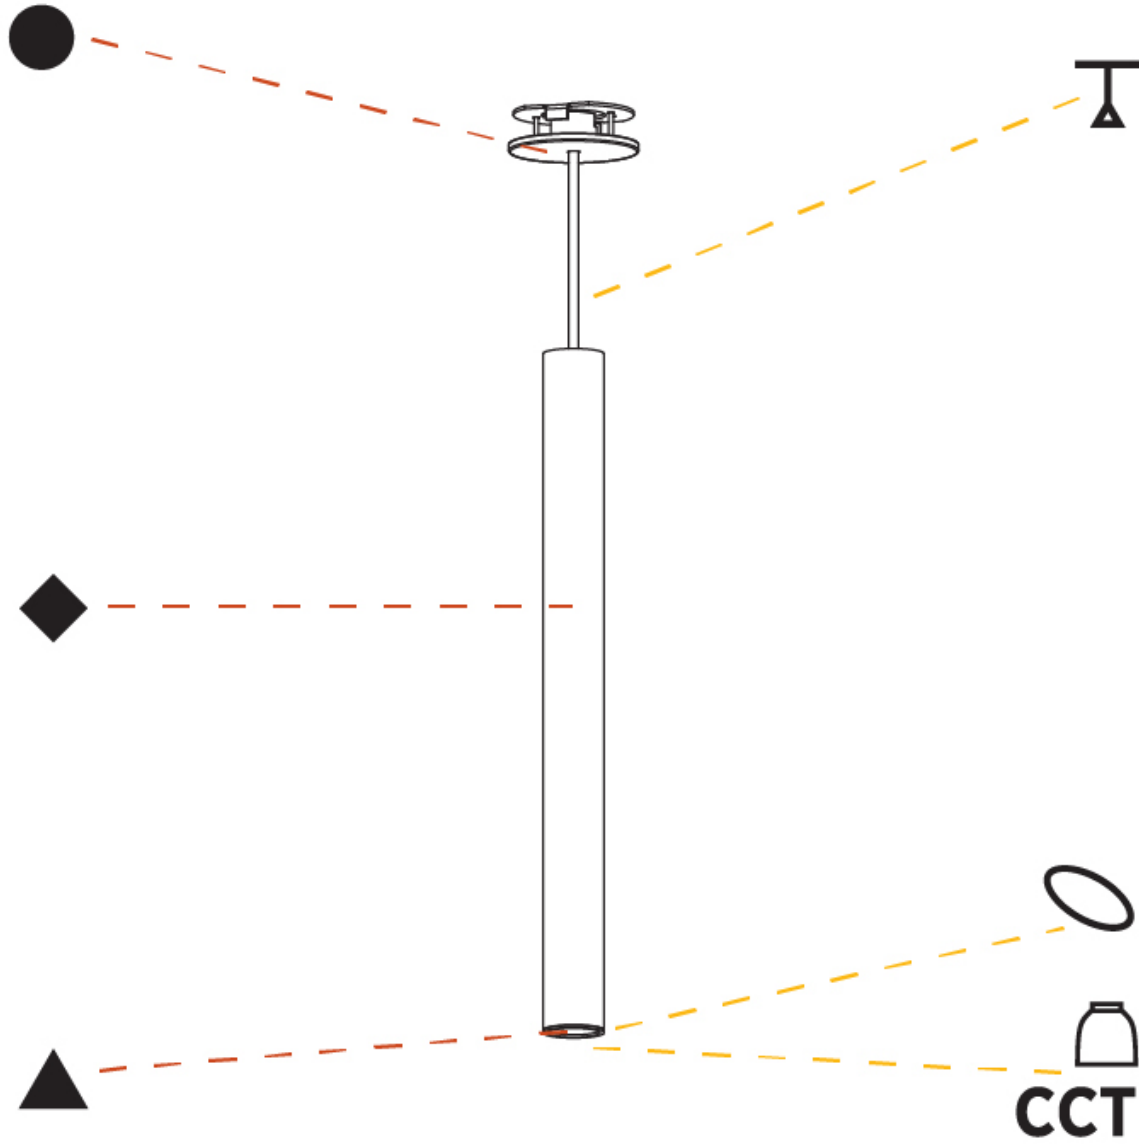

HANGOVER MONOPOINT RECESSED CANOPY SUSPENSION

A300152-

PROJECT
TYPE
SPECIFIER
QUANTITY
DATE

A