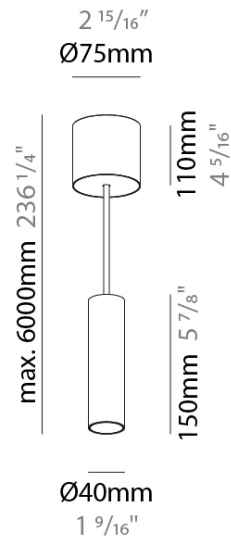

GENERAL

Series: Hangover
Subseries: Hangover Monopoint Surface Canopy
Brand: Prolicht
Division: Architectural
Mounting Type: Suspension
Mounting Location: Ceiling
Subcategory: Pendant

PHYSICAL

Shape: Cylinder
Diameter (mm): 40
Diameter (in): 1 9/16
Height (mm): 150
Height (in): 5 7/8
Max. Overall Height (mm): 2150
Max. Overall Height (in): 84 3/8
Light Distribution: Downlight
Weight (kg): 0.75
Weight (lbs): 1.65
Diffuser: Shine Ring 0-6
Fixture Finish: SSR / BKV / CWI / CRY / HAB / UFT / ITA / RUA / FTG / MYG / LOD / PUS / FRO / FUP / KIA / POP / BLS / SPG / MEY / GOH / GUM / CHC / COM / ABZ / JAG / OBR / MOS / ROR
Fixture Material: Aluminum
Cable Details: 2000mm / 6000mm Cable in White / Black / Orange / Red

LED

Number of LEDs: 1
Color Temperature (°K): 2700 / 3000 / 4000
Max. Delivered Lumen (lm): 842
CRI: >90 CRI
Lamp Life (hrs): 50000

OPTICAL

Reflector: 40 / 50

RATINGS AND CERTIFICATIONS

Certified By: Certified for North American Standards
IP rating: IP20