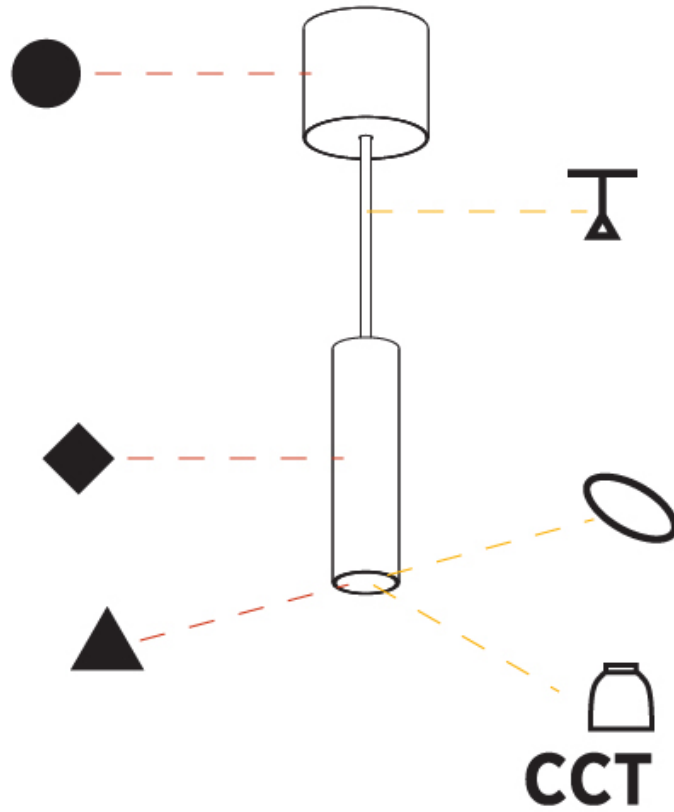

HANGOVER MONOPOINT SURFACE CANOPY SUSPENSION

A300153-

PROJECT
TYPE
SPECIFIER
QUANTITY
DATE

A