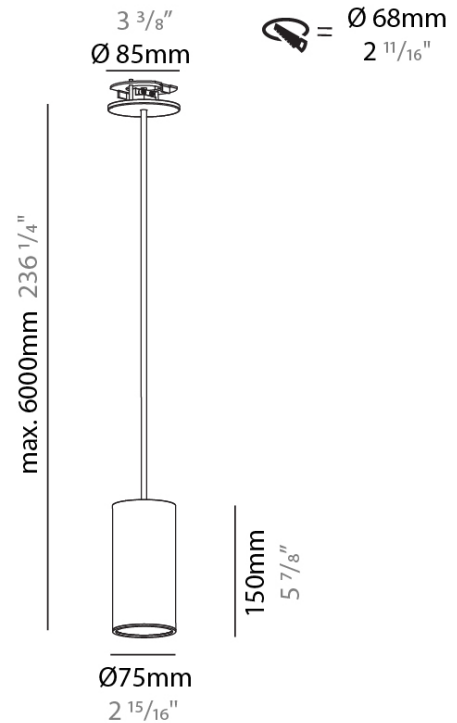

PHYSICAL

Shape: Cylinder
Diameter (mm): 75
Diameter (in): 2 ¹⁵ / ₁₆
Height (mm): 150
Height (in): 5 ⁷ / ₈
Max. Overall Height (mm): 2150
Max. Overall Height (in): 84 ³ / ₈
Diffuser: Shine Ring 0-6
Fixture Finish: SSR / BKV / CWI / CRY / HAB / UFT / ITA / RUA / FTG / MYG / LOD / PUS / FRO / FUP / KIA / POP / BLS / SPG / MEY / GOH / CHC / COM / ABZ / JAG / OBR / MOS / ROR
Fixture Material: Aluminum
Cable Details: 2000mm / 4000mm Cable in White / Black / Orange / Red
Cut-out Measurements: 68mm / 2 11/16"

LED

Number of LEDs: 1
Color Temperature (°K): 2700 / 3000 / 4000
Max. Delivered Lumen (lm): 923
CRI: >90 CRI
Lamp Life (hrs): 50000
Upon Request: ***3500K available in minimum quantities (larger quantities upon request)