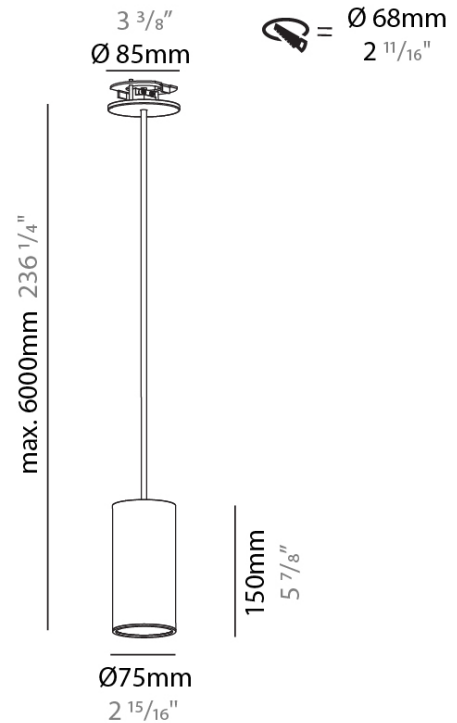

PHYSICAL

Shape: Cylinder
 Diameter (mm): 75
 Diameter (in): 2 ¹⁵/₁₆
 Height (mm): 150
 Height (in): 5 ⁷/₈
 Max. Overall Height (mm): 2150
 Max. Overall Height (in): 84 ³/₈
 Diffuser: Shine Ring 0-6
 Fixture Finish: [SSR / BKV / CWI / CRY / HAB / UFT / ITA / RUA / FTG / MYG / LOD / PUS / FRO / FUP / KIA / POP / BLS / SPG / MEY / GOH / CHC / COM / ABZ / JAG / OBR / MOS / ROR](#)
 Fixture Material: Aluminum
 Cable Details: [2000mm / 4000mm Cable in White / Black / Orange / Red](#)
 Cut-out Measurements: 68mm / 2 11/16"

LED

Number of LEDs: 1
 Color Temperature (°K): [2700 / 3000 / 4000](#)
 Max. Delivered Lumen (lm): 923
 CRI: >90 CRI
 Lamp Life (hrs): 50000
 Upon Request: ***3500K available in minimum quantities (larger quantities upon request)

OPTICAL

Reflector: [18 / 36 / 52](#)

RATINGS AND CERTIFICATIONS

Certified By: Certified for North American Standards
 IP rating: IP20

PROJECT
TYPE
SPECIFIER
QUANTITY
DATE

HANGOVER MONOPOINT RECESSED CANOPY SUSPENSION