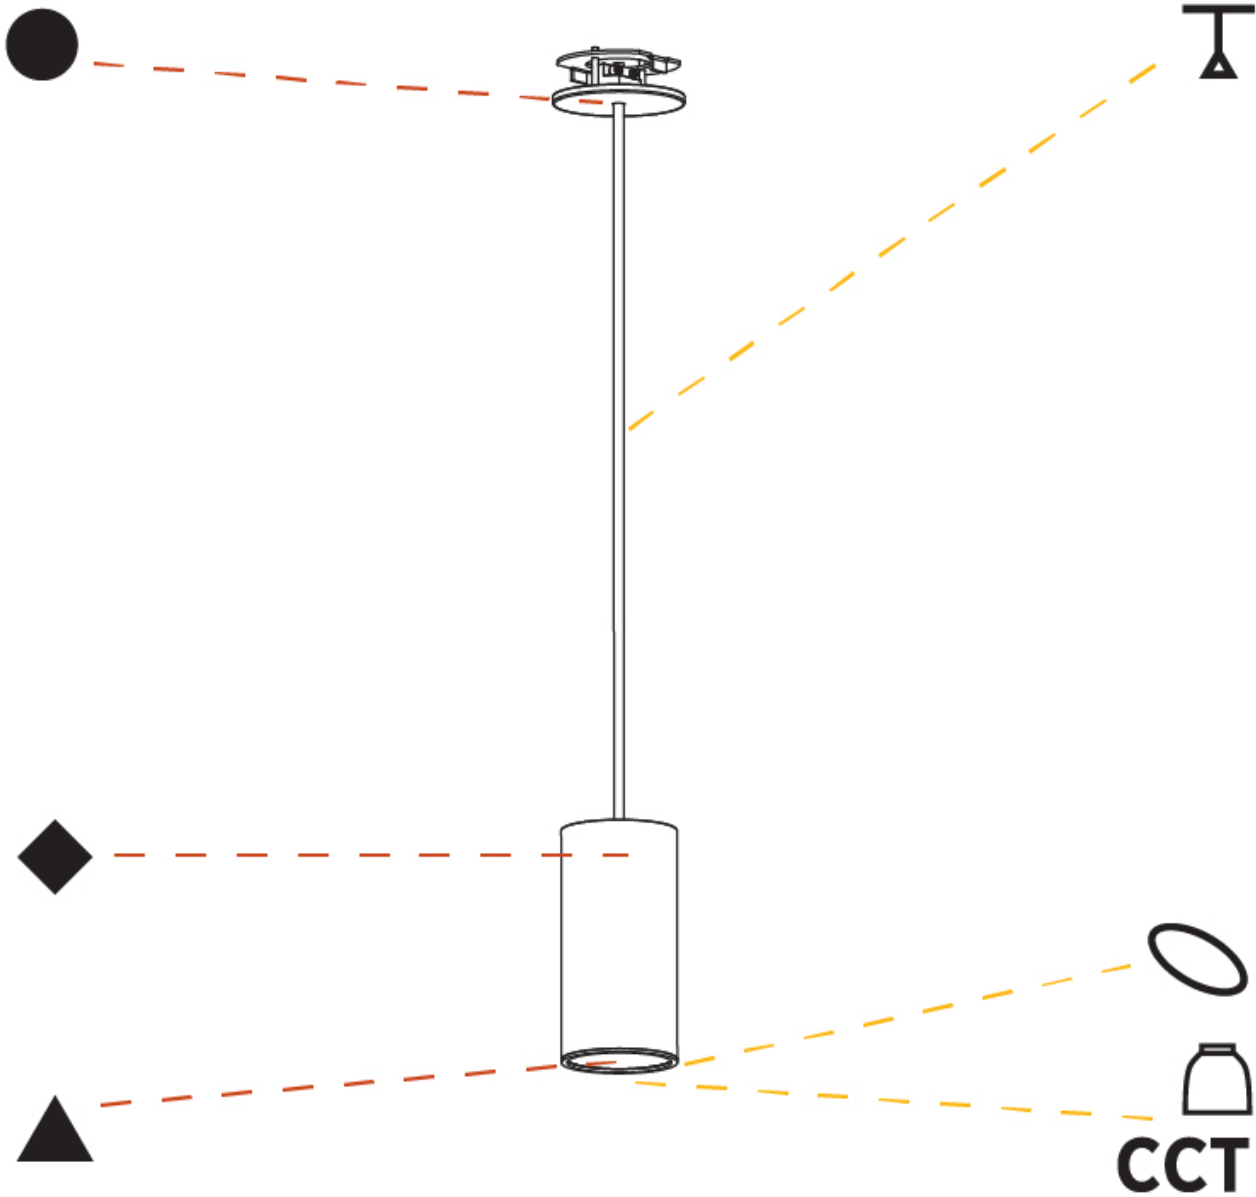

HANGOVER MONOPOINT RECESSED CANOPY SUSPENSION

A300156-

PROJECT	_____
TYPE	_____
SPECIFIER	_____
QUANTITY	_____
DATE	_____

A