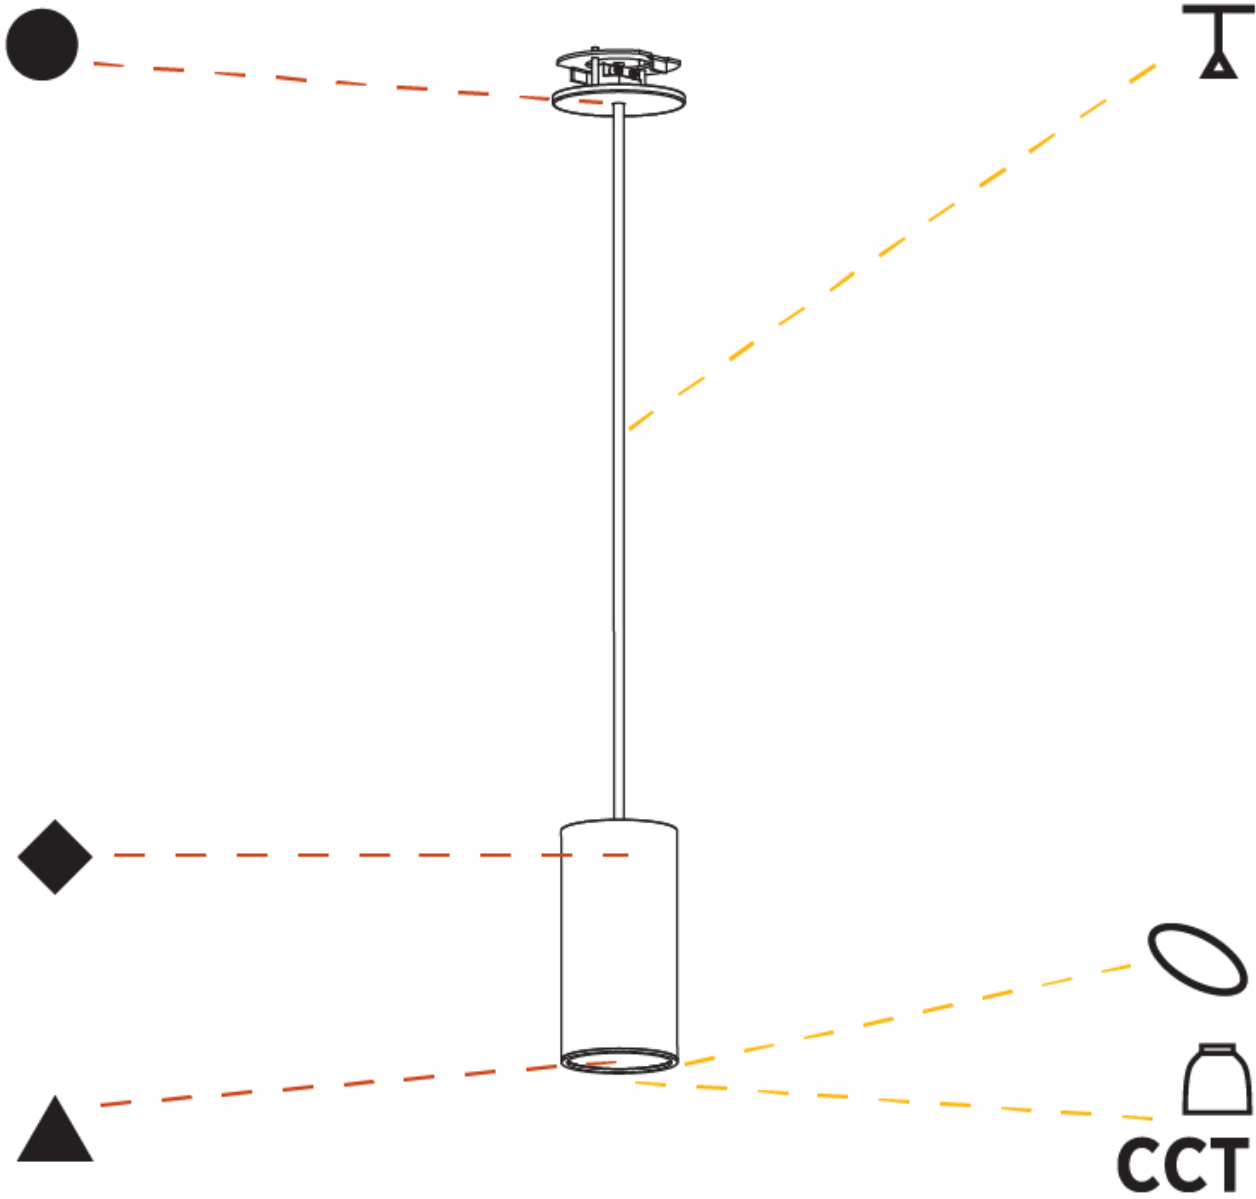

PHYSICAL

Shape: Cylinder
Diameter (mm): 75
Diameter (in): 2 ¹⁵ / ₁₆
Height (mm): 150
Height (in): 5 ⁷ / ₈
Max. Overall Height (mm): 2150
Max. Overall Height (in): 84 ³ / ₈
Diffuser: Shine Ring 0-6
Fixture Finish: SSR / BKV / CWI / CRY / HAB / UFT / ITA / RUA / FTG / MYG / LOD / PUS / FRO / FUP / KIA / POP / BLS / SPG / MEY / GOH / CHC / COM / ABZ / JAG / OBR / MOS / ROR
Fixture Material: Aluminum
Cable Details: 2000mm / 4000mm Cable in White / Black / Orange / Red
Cut-out Measurements: 68mm / 2 11/16"

OPTICAL

Reflector: 18 / 36 / 52

RATINGS AND CERTIFICATIONS

Certified By: Certified for North American Standards
IP rating: IP20

HANGOVER MONOPOINT RECESSED CANOPY SUSPENSION

A300156-

PROJECT	_____
TYPE	_____
SPECIFIER	_____
QUANTITY	_____
DATE	_____