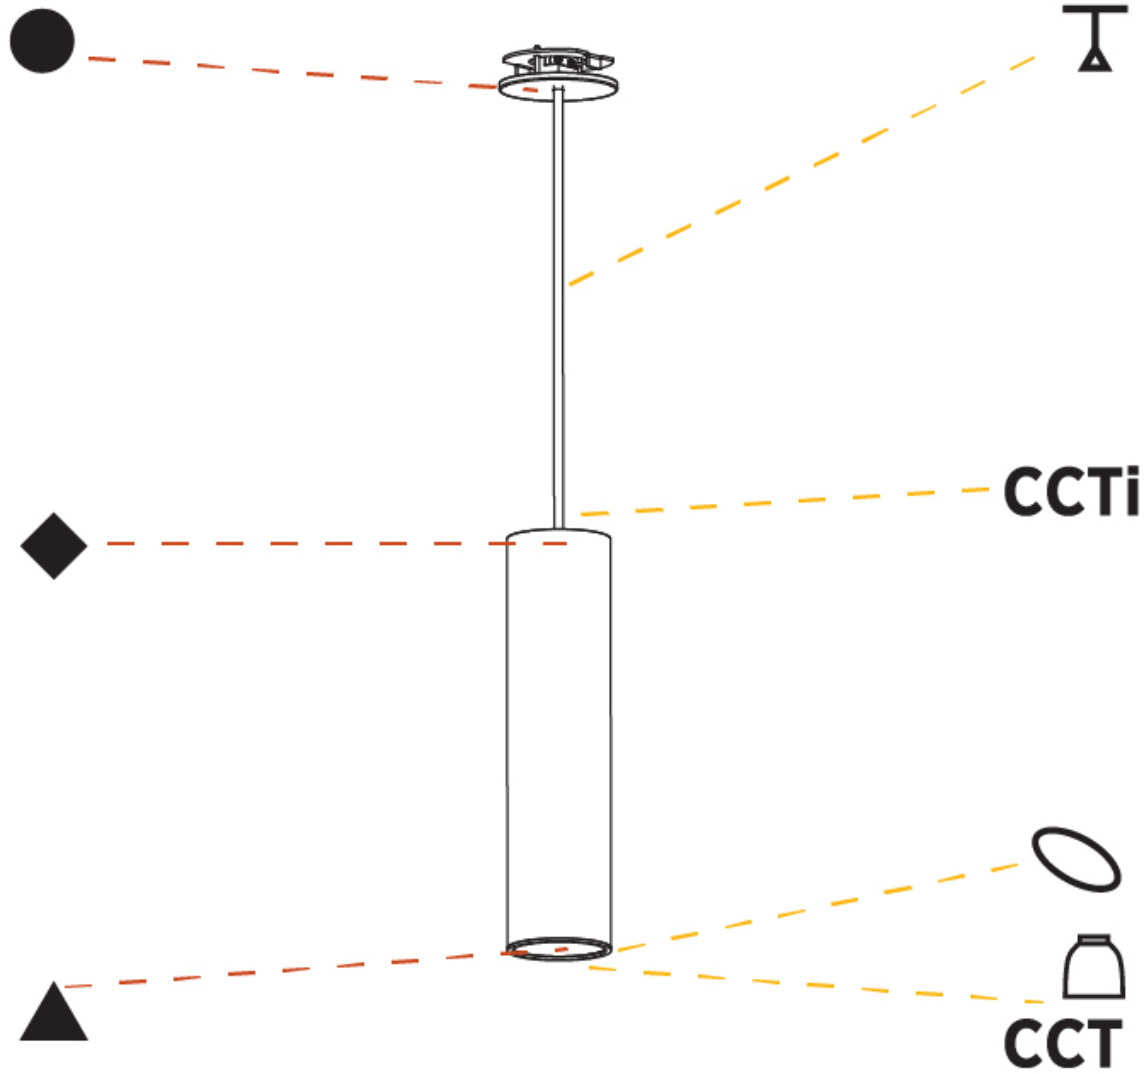

PHYSICAL

Shape: Cylinder
Diameter (mm): 75
Diameter (in): 2 15/16
Height (mm): 300
Height (in): 11 13/16
Max. Overall Height (mm): 2300
Max. Overall Height (in): 90 7/16

Diffuser: Shine Ring 0-6
Fixture Finish: SSR / BKV / CWI / CRY / HAB / UFT / ITA / RUA / FTG / MYG / LOD / PUS / FRO / FUP / KIA / POP / BLS / SPG / MEY / GOH / CHC / COM / ABZ / JAG / OBR / MOS / ROR
Fixture Material: Aluminum
Cable Details: 2000mm / 4000mm Cable in White / Black / Orange / Red
Cut-out Measurements: 68mm / 2 11/16"

OPTICAL

Reflector: 18 / 36 / 52

RATINGS AND CERTIFICATIONS

Certified By: Certified for North American Standards
IP rating: IP20

HANGOVER MONOPOINT RECESSED CANOPY SUSPENSION

A300159-

PROJECT	_____
TYPE	_____
SPECIFIER	_____
QUANTITY	_____
DATE	_____