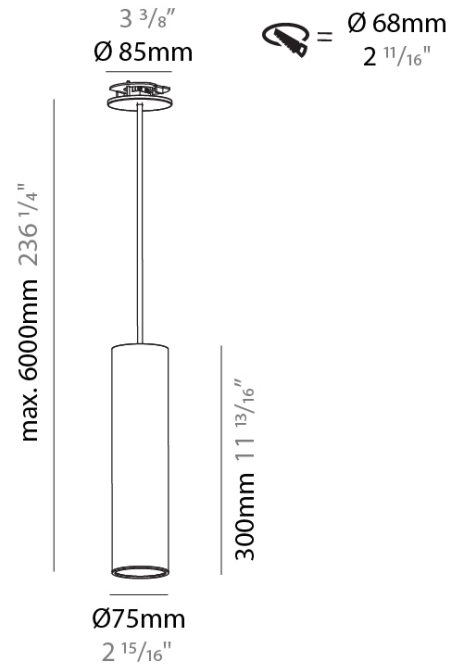

GENERAL

Series: Hangover
Subseries: Hangover Monopoint Recessed Canopy
Partner: Prolicht
Division: Architectural
Installation: Suspension
Product Type: Pendant
Mounting Location: Ceiling
Light Distribution: Direct

PHYSICAL

Shape: Cylinder
Diameter (mm): 75
Diameter (in): 2 15/16
Height (mm): 300
Height (in): 11 13/16
Max. Overall Height (mm): 2300
Max. Overall Height (in): 90 7/16

Diffuser: Shine Ring 0-6
Fixture Finish: SSR / BKV / CWI / CRY / HAB / UFT / ITA / RUA / FTG / MYG / LOD / PUS / FRO / FUP / KIA / POP / BLS / SPG / MEY / GOH / CHC / COM / ABZ / JAG / OBR / MOS / ROR
Fixture Material: Aluminum
Cable Details: 2000mm / 4000mm Cable in White / Black / Orange / Red
Cut-out Measurements: 68mm / 2 11/16"

ELECTRICAL

Lamp Type: LED (Zhaga Standard)
Input Wattage (W): 10.9
Total Output Wattage (W): 9
Dimming: Tri-Mode (Non-Dimming and Phase Dimming (120Vac only) and 0-10V Dimming)
Driver Included: Yes
Driver Location: External
Driver Type: Constant Current - Universal
Driver Class: Class 2
Housing: ENCP3 w/Quick Connect
Input Voltage (V): 120 - 277
Constant Current (MA): 500

LED

Number of LEDs: 1
Color Temperature (°K): 2700 / 3000 / 4000
Max. Delivered Lumen (lm): 923
CRI: >90 CRI
Lamp Life (hrs): 50000
Upon Request: ***3500K available in minimum quantities (larger quantities upon request)

OPTICAL

Reflector: 18 / 36 / 52

RATINGS AND CERTIFICATIONS

Certified By: Certified for North American Standards
IP rating: IP20