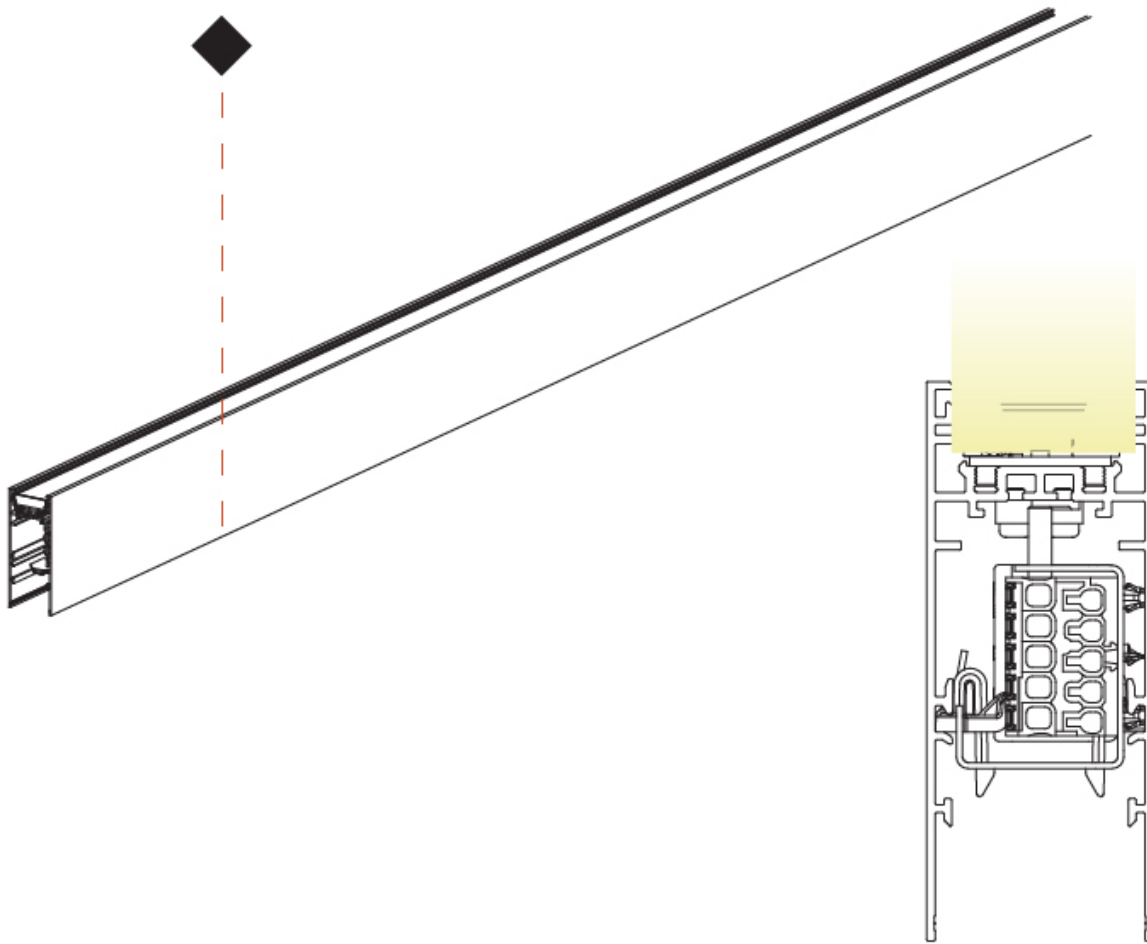

HYPRO 40-X SUSPENSION

A300319-

PROJECT _____

TYPE _____

SPECIFIER _____

QUANTITY _____

DATE _____

A