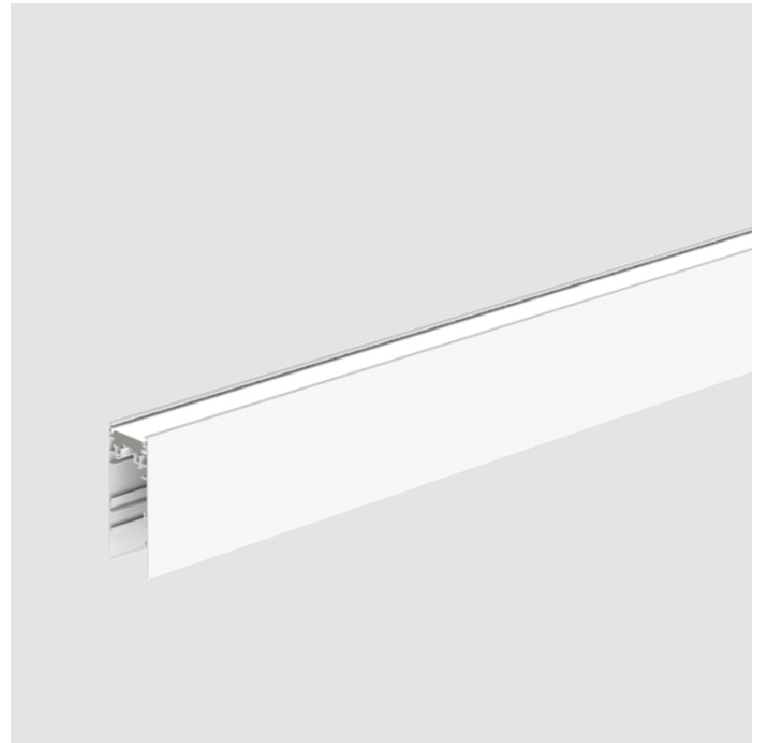

1. To build a product code in our configurator select the specify button on the base model # product page
2. To build a manual product code on this datasheet choose from the options listed below in blue font and add the suffix to the base model #

GENERAL

Series: Hypro
Subseries: Hypro 40-X
Partner: Prolicht
Division: Architectural
Installation: Suspension
Product Type: Linear Profiles
Mounting Location: Ceiling
Light Distribution: Indirect

PHYSICAL

Shape: Rectangle
Length (mm): 1835
Length (in): 72 1/4
Width (mm): 38
Width (in): 1 1/2
Height (mm): 95
Height (in): 3 3/4
Diffuser: PMMA - Opal / Batwing
Fixture Finish: SSR / BKV / CWI / CRY / HAB / UFT / ITA / RUA / FTG / MYG / LOD / PUS / FRO / FUP / KIA / POP / BLS / SPG / MEY / GOH / CHC / COM / ABZ / JAG / OBR / MOS / ROR
Fixture Material: Aluminum

ELECTRICAL

Lamp Type: LED (Zhaga Standard)
Input Wattage (W): 49
Total Output Wattage (W): 44.5
Dimming: Non-dimming / DALI Dimming / MATTER Dimming
Driver Included: Yes
Driver Location: Integrated
Driver Type: Constant Current - 120Vac
Driver Class: Class 2
Input Voltage (V): 120

LED

Color Temperature (°K): 2700-6500 Tunable White
Max. Delivered Lumen (lm): 4510 - 4963
Nominal Lumen (lm): 5500 - 6053
CRI: >90 CRI
Lamp Life (hrs): 50000

RATINGS AND CERTIFICATIONS

Certified By: Certified for North American Standards
IP rating: IP20