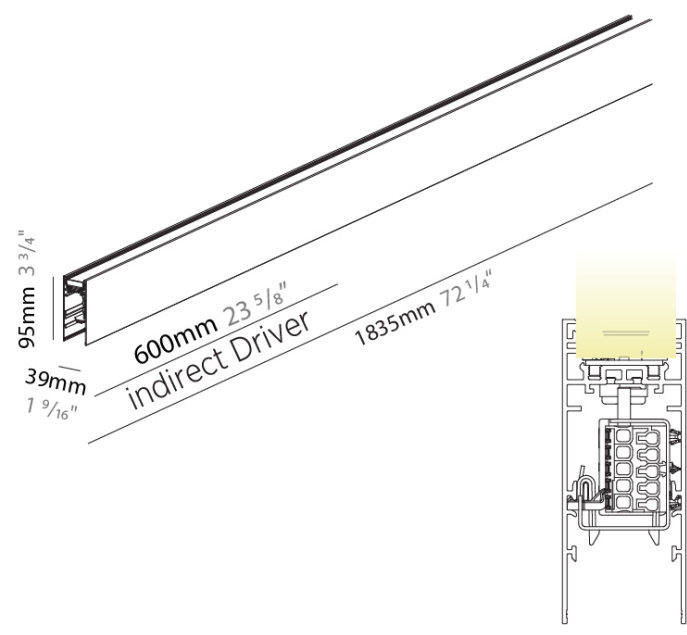

1. To build a product code in our configurator select the specify button on the base model # product page
2. To build a manual product code on this datasheet choose from the options listed below in blue font and add the suffix to the base model #

GENERAL
Series: Hypro
Subseries: Hypro 40-X
Partner: Prolicht
Division: Architectural
Installation: Suspension
Product Type: Linear Profiles
Mounting Location: Ceiling
Light Distribution: Indirect

PHYSICAL
Shape: Rectangle
Length (mm): 1835
Length (in): 72 1/4
Width (mm): 38
Width (in): 1 1/2
Height (mm): 95
Height (in): 3 3/4
Diffuser: PMMA - Opal / Batwing
Fixture Finish: SSR / BKV / CWI / CRY / HAB / UFT / ITA / RUA / FTG / MYG / LOD / PUS / FRO / FUP / KIA / POP / BLS / SPG / MEY / GOH / CHC / COM / ABZ / JAG / OBR / MOS / ROR
Fixture Material: Aluminum

ELECTRICAL
Lamp Type: LED (Zhaga Standard)
Input Wattage (W): 49
Total Output Wattage (W): 44.5
Dimming: Non-dimming / DALI Dimming / MATTER Dimming
Driver Included: Yes
Driver Location: Integrated
Driver Type: Constant Current - 120Vac
Driver Class: Class 2
Input Voltage (V): 120

LED
Color Temperature (°K): 2700-6500 Tunable White
Max. Delivered Lumen (lm): 4510 - 4963
Nominal Lumen (lm): 5500 - 6053
CRI: >90 CRI
Lamp Life (hrs): 50000

RATINGS AND CERTIFICATIONS
Certified By: Certified for North American Standards
IP rating: IP20