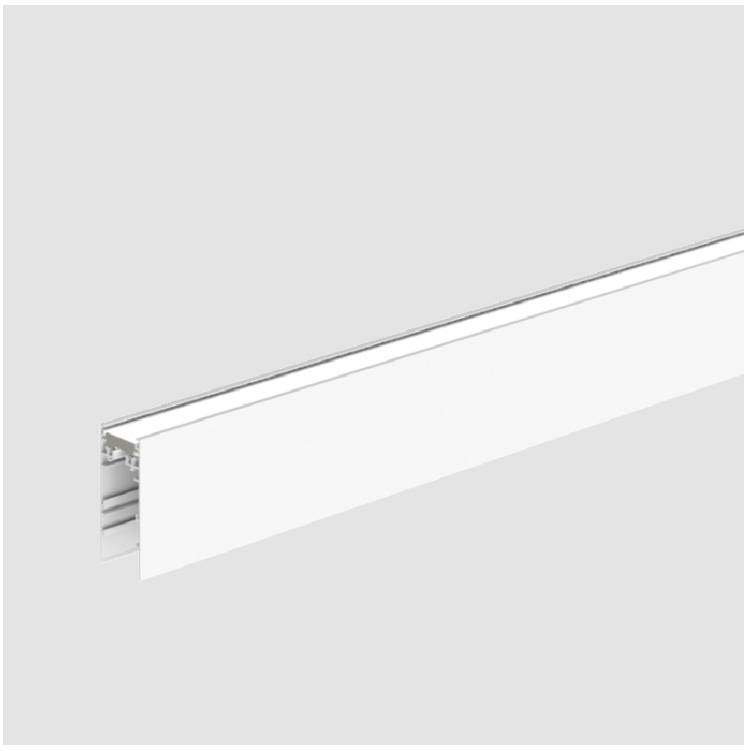

1. To build a product code in our configurator select the specify button on the base model # product page
2. To build a manual product code on this datasheet choose from the options listed below in blue font and add the suffix to the base model #

GENERAL
Series: Hypro
Subseries: Hypro 40-X
Partner: Prolicht
Division: Architectural
Installation: Suspension
Product Type: Linear Profiles
Mounting Location: Ceiling
Light Distribution: Indirect

PHYSICAL
Shape: Rectangle
Length (mm): 1835
Length (in): 72 1/4
Width (mm): 38
Width (in): 1 1/2
Height (mm): 95
Height (in): 3 3/4
Diffuser: PMMA - Opal / Batwing
Fixture Finish: SSR / BKV / CWI / CRY / HAB / UFT / ITA / RUA / FTG / MYG / LOD / PUS / FRO / FUP / KIA / POP / BLS / SPG / MEY / GOH / CHC / COM / ABZ / JAG / OBR / MOS / ROR
Fixture Material: Aluminum

ELECTRICAL
Lamp Type: LED (Zhaga Standard)
Input Wattage (W): 49
Total Output Wattage (W): 44.5
Dimming: Non-dimming / DALI Dimming / MATTER Dimming
Driver Included: Yes
Driver Location: Integrated
Driver Type: Constant Current - 120Vac
Driver Class: Class 2
Input Voltage (V): 120

LED
Color Temperature (°K): 2700-6500 Tunable White
Max. Delivered Lumen (lm): 4510 - 4963
Nominal Lumen (lm): 5500 - 6053
CRI: >90 CRI
Lamp Life (hrs): 50000

RATINGS AND CERTIFICATIONS
Certified By: Certified for North American Standards
IP rating: IP20