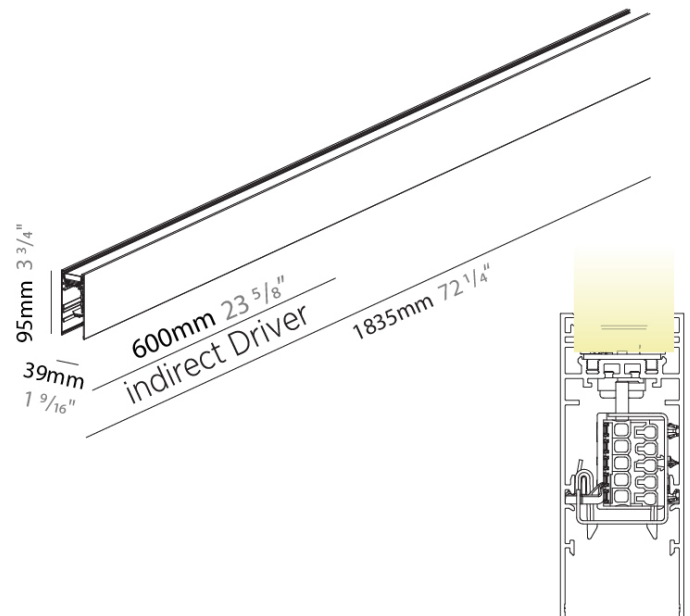

1. To build a product code in our configurator select the specify button on the base model # product page
2. To build a manual product code on this datasheet choose from the options listed below in blue font and add the suffix to the base model #

GENERAL

Series: Hypro
Subseries: Hypro 40-X
Partner: Prolicht
Division: Architectural
Installation: Suspension
Product Type: Linear Profiles
Mounting Location: Ceiling
Light Distribution: Indirect

PHYSICAL

Shape: Rectangle
Length (mm): 1835
Length (in): 72 1/4
Width (mm): 38
Width (in): 1 1/2
Height (mm): 95
Height (in): 3 3/4
Diffuser: PMMA - Opal / Batwing
Fixture Finish: SSR / BKV / CWI / CRY / HAB / UFT / ITA / RUA / FTG / MYG / LOD / PUS / FRO / FUP / KIA / POP / BLS / SPG / MEY / GOH / CHC / COM / ABZ / JAG / OBR / MOS / ROR
Fixture Material: Aluminum

ELECTRICAL

Lamp Type: LED (Zhaga Standard)
Input Wattage (W): 49
Total Output Wattage (W): 44.5
Dimming: Non-dimming / DALI Dimming / MATTER Dimming
Driver Included: Yes
Driver Location: Integrated
Driver Type: Constant Current - 120Vac
Driver Class: Class 2
Input Voltage (V): 120

LED

Color Temperature (°K): 2700-6500 Tunable White
Max. Delivered Lumen (lm): 4510 - 4963
Nominal Lumen (lm): 5500 - 6053
CRI: >90 CRI
Lamp Life (hrs): 50000

RATINGS AND CERTIFICATIONS

Certified By: Certified for North American Standards
IP rating: IP20