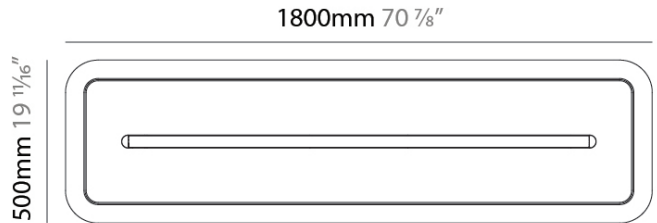

1. To build a product code in our configurator select the specify button on the base model # product page
2. To build a manual product code on this datasheet choose from the options listed below in blue font and add the suffix to the base model #

GENERAL

Series: Parallel
Partner: Prolicht
Division: Architectural
Installation: Suspension
Product Type: Acoustic
Mounting Location: Ceiling
Light Distribution: Direct

PHYSICAL

Shape: Oblong
Length (mm): 1800
Length (in): 70 ⁷/₈
Width (mm): 500
Width (in): 19 ¹¹/₁₆
Diffuser: PMMA - Opal / Micro-Prism
Fixture Finish: SSR / BKV / CWI / CRY / HAB / UFT / ITA / RUA / FTG / MYG / LOD / PUS / FRO / FUP / KIA / POP / BLS / SPG / MEY / GOH / CHC / COM / ABZ / JAG / OBR / MOS / ROR
Acoustic Finish: SFW / CYW / SEE / SYN / MTS / PMB / TTN / CYB / STO / DPE / BES / SHB / ARE / ANE / VRD / CRF
Fixture Material: Aluminum
Primary Material: Acoustic
Cable Details: 2000mm / 78 3/4" or 6000mm / 236 1/4" Transparent Cable

ELECTRICAL

Lamp Type: LED (Zhaga Standard)
Input Wattage (W): 31
Total Output Wattage (W): 28.2
Dimming: Phase Dimming / 0-10V Dimming / Matter Dimming
Driver Included: Yes
Driver Location: Integrated
Driver Type: Constant Current - 120 / 277Vac
Driver Class: Class 2
Input Voltage (V): 120 - 277

LED

Color Temperature (°K): 2700 / 3000 / 3500 / 4000
Nominal Lumen (lm): Max 2729
CRI: >90 CRI
Lamp Life (hrs): 50000

RATINGS AND CERTIFICATIONS

Certified By: CSA Certified to UL and CSA Standards
IP rating: IP20