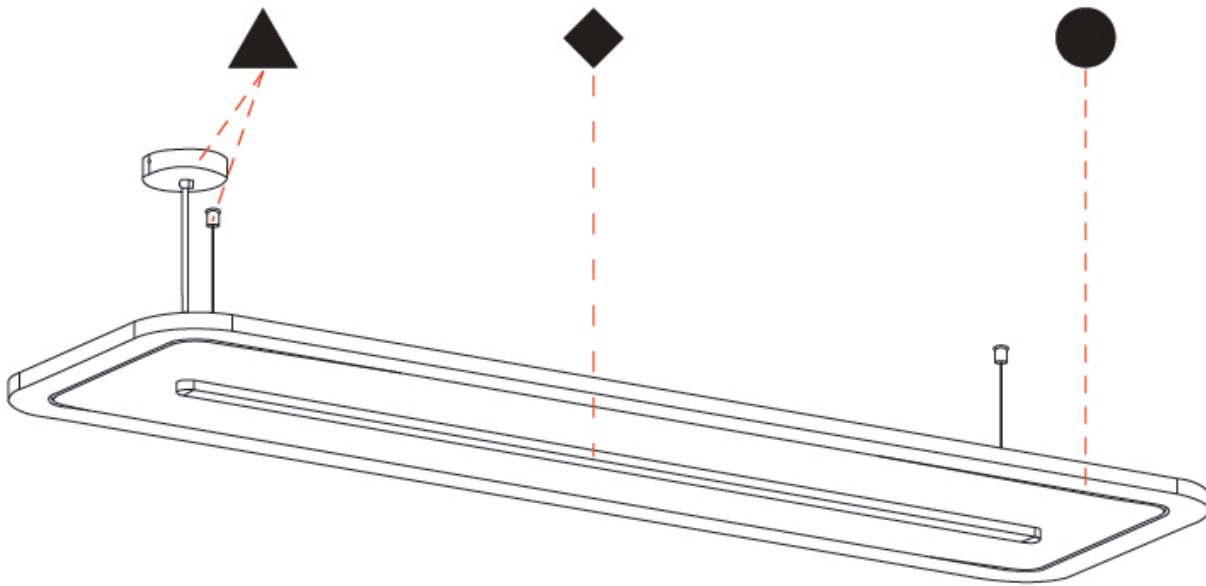

PARALLEL SUSPENSION

A300374-

PROJECT _____

TYPE _____

SPECIFIER _____

QUANTITY _____

DATE _____

A