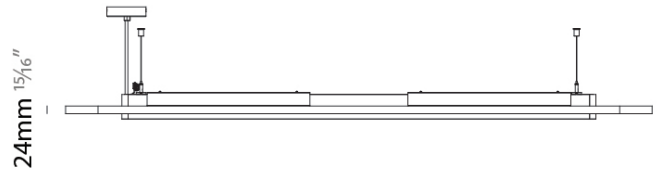

1. To build a product code in our configurator select the specify button on the base model # product page
2. To build a manual product code on this datasheet choose from the options listed below in blue font and add the suffix to the base model #

GENERAL

Series: Parallel
Partner: Prolicht
Division: Architectural
Installation: Suspension
Product Type: Acoustic
Mounting Location: Ceiling
Light Distribution: Direct

PHYSICAL

Shape: Oblong
Length (mm): 1800
Length (in): 70 ⁷/₈
Width (mm): 500
Width (in): 19 ¹¹/₁₆
Diffuser: PMMA - Opal / Micro-Prism
Fixture Finish: SSR / BKV / CWI / CRY / HAB / UFT / ITA / RUA / FTG / MYG / LOD / PUS / FRO / FUP / KIA / POP / BLS / SPG / MEY / GOH / CHC / COM / ABZ / JAG / OBR / MOS / ROR
Acoustic Finish: SFW / CYW / SEE / SYN / MTS / PMB / TTN / CYB / STO / DPE / BES / SHB / ARE / ANE / VRD / CRF
Fixture Material: Aluminum
Primary Material: Acoustic
Cable Details: 2000mm / 78 3/4" or 6000mm / 236 1/4" Transparent Cable

ELECTRICAL

Lamp Type: LED (Zhaga Standard)
Input Wattage (W): 31
Total Output Wattage (W): 28.2
Dimming: Phase Dimming / 0-10V Dimming / Matter Dimming
Driver Included: Yes
Driver Location: Integrated
Driver Type: Constant Current - 120 / 277Vac
Driver Class: Class 2
Input Voltage (V): 120 - 277

LED

Color Temperature (°K): 2700 / 3000 / 3500 / 4000
Nominal Lumen (lm): Max 2729
CRI: >90 CRI
Lamp Life (hrs): 50000

RATINGS AND CERTIFICATIONS

Certified By: CSA Certified to UL and CSA Standards
IP rating: IP20