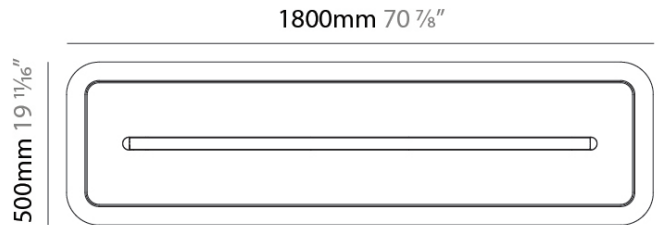

GENERAL

Series: Parallel
Partner: Prolicht
Division: Architectural
Installation: Suspension
Product Type: Acoustic
Mounting Location: Ceiling
Light Distribution: Direct

PHYSICAL

Shape: Oblong
Length (mm): 1800
Length (in): 70 ⁷/₈
Width (mm): 500
Width (in): 19 ¹¹/₁₆
Fixture Finish: [SSR / BKV / CWI / CRY / HAB / UFT / ITA / RUA / FTG / MYG / LOD / PUS / FRO / FUP / KIA / POP / BLS / SPG / MEY / GOH / CHC / COM / ABZ / JAG / OBR / MOS / ROR](#)
Acoustic Finish: [SFW / CYW / SEE / SYN / MTS / PMB / TTN / CYB / STO / DPE / BES / SHB / ARE / ANE / VRD / CRF](#)
Fixture Material: Aluminum
Primary Material: Acoustic
Cable Details: 2000mm / 78 3/4" or 6000mm / 236 1/4" Transparent Cable

ELECTRICAL

Lamp Type: LED (Zhaga Standard)
Input Wattage (W): 31
Total Output Wattage (W): 28.2
[Dimming: Phase Dimming / 0-10V Dimming / Matter Dimming](#)
Driver Included: Yes
Driver Location: Integrated
Driver Type: Constant Current - 120 / 277Vac
Driver Class: Class 2
Input Voltage (V): 120 - 277

LED

[Color Temperature (°K): 2700 / 3000 / 3500 / 4000](#)
Nominal Lumen (lm): Max 2729
CRI: >90 CRI
Lamp Life (hrs): 50000

OPTICAL

[Beam Angle: 46 / 62](#)

RATINGS AND CERTIFICATIONS

Certified By: CSA Certified to UL and CSA Standards
IP rating: IP20

PROJECT _____
TYPE _____
SPECIFIER _____
QUANTITY _____
DATE _____