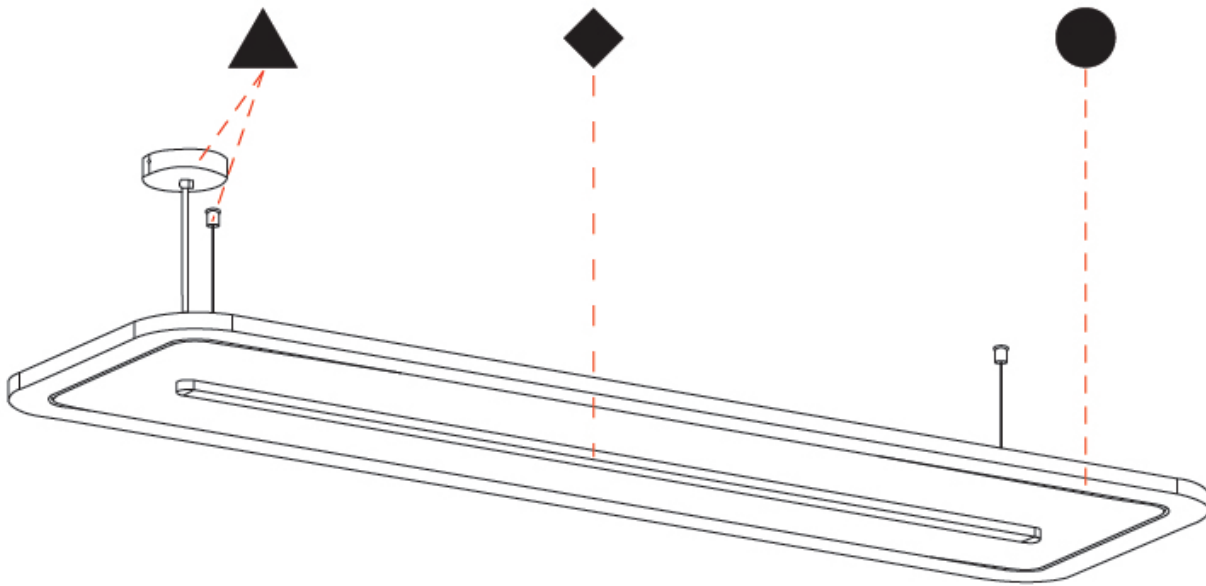

PARALLEL SUSPENSION

A300375-

PROJECT	_____
TYPE	_____
SPECIFIER	_____
QUANTITY	_____
DATE	_____

A