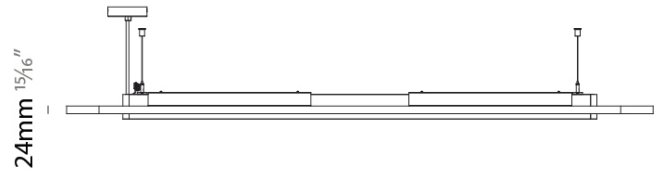

GENERAL

Series: Parallel
Partner: Prolicht
Division: Architectural
Installation: Suspension
Product Type: Acoustic
Mounting Location: Ceiling
Light Distribution: Direct

PHYSICAL

Shape: Oblong
Length (mm): 1800
Length (in): 70 ⁷/₈
Width (mm): 500
Width (in): 19 ¹¹/₁₆
Fixture Finish: [SSR / BKV / CWI / CRY / HAB / UFT / ITA / RUA / FTG / MYG / LOD / PUS / FRO / FUP / KIA / POP / BLS / SPG / MEY / GOH / CHC / COM / ABZ / JAG / OBR / MOS / ROR](#)
Acoustic Finish: [SFW / CYW / SEE / SYN / MTS / PMB / TTN / CYB / STO / DPE / BES / SHB / ARE / ANE / VRD / CRF](#)
Fixture Material: Aluminum
Primary Material: Acoustic
Cable Details: 2000mm / 78 3/4" or 6000mm / 236 1/4" Transparent Cable

ELECTRICAL

Lamp Type: LED (Zhaga Standard)
Input Wattage (W): 31
Total Output Wattage (W): 28.2
[Dimming: Phase Dimming / 0-10V Dimming / Matter Dimming](#)
Driver Included: Yes
Driver Location: Integrated
Driver Type: Constant Current - 120 / 277Vac
Driver Class: Class 2
Input Voltage (V): 120 - 277

LED

[Color Temperature (°K): 2700 / 3000 / 3500 / 4000](#)
Nominal Lumen (lm): Max 2729
CRI: >90 CRI
Lamp Life (hrs): 50000

OPTICAL

[Beam Angle: 46 / 62](#)

RATINGS AND CERTIFICATIONS

Certified By: CSA Certified to UL and CSA Standards
IP rating: IP20

PROJECT _____
TYPE _____
SPECIFIER _____
QUANTITY _____
DATE _____