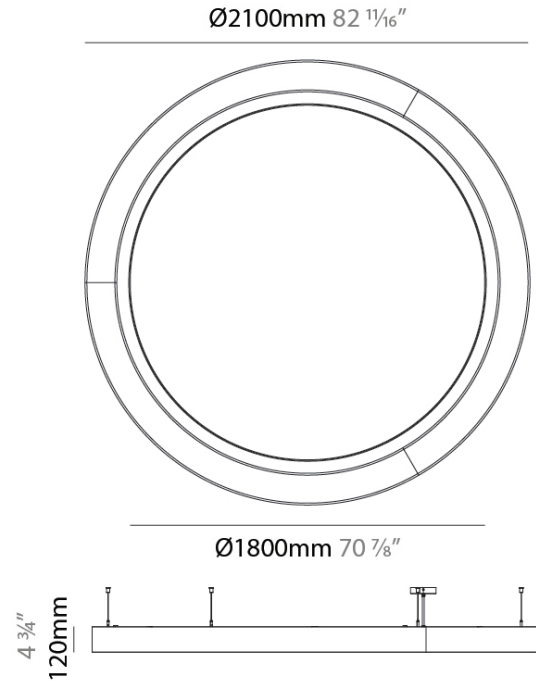

GENERAL

Series: Glorious Acoustic
Partner: Prolicht
Division: Architectural
Installation: Suspension
Product Type: Acoustic
Mounting Location: Ceiling
Light Distribution: Direct

PHYSICAL

Shape: Round
Length (mm): 2100
Length (in): 82 11/16
Width (mm): 120
Width (in): 4 3/4
Diffuser: PMMA - Opal / Micro-Prism
Fixture Finish: SSR / BKV / CWI / CRY / HAB / UFT / ITA / RUA / FTG / MYG / LOD / PUS / FRO / FUP / KIA / POP / BLS / SPG / MEY / GOH / CHC / COM / ABZ / JAG / OBR / MOS / ROR
Acoustic Finish: SFW / CYW / SEE / SYN / MTS / PMB / TTN / CYB / STO / DPE / BES / SHB / ARE / ANE / VRD / CRF
Fixture Material: Aluminum
Primary Material: Acoustic
Cable Details: 2000mm / 78 3/4" or 6000mm / 236 1/4" Transparent Cable

ELECTRICAL

Lamp Type: LED (Zhaga Standard)
Input Wattage (W): 105
Total Output Wattage (W): 84 / 67.2 (3500K)
Dimming: Phase Dimming / 0-10V Dimming / Matter Dimming
Driver Included: Yes
Driver Location: Integrated
Driver Type: Constant Current - Universal
Driver Class: Class 2
Input Voltage (V): 120 - 277
Constant Current (MA): 350 / 700 (3500K)

LED

Color Temperature (°K): 2700 / 3000 / 3500 / 4000
Nominal Lumen (lm): Max 10,240
CRI: >90 CRI
Lamp Life (hrs): 50000

RATINGS AND CERTIFICATIONS

Certified By: CSA Certified to UL and CSA Standards
IP rating: IP20