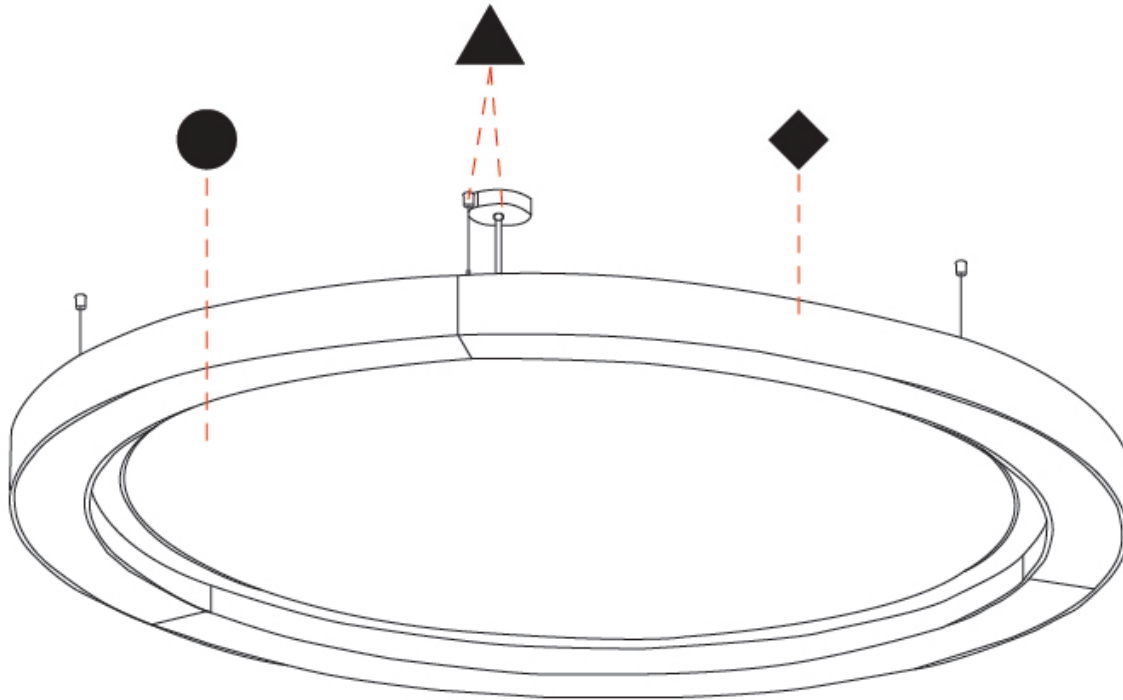

GLORIOUS ACOUSTIC SUSPENSION

A300379-

PROJECT	_____
TYPE	_____
SPECIFIER	_____
QUANTITY	_____
DATE	_____

A