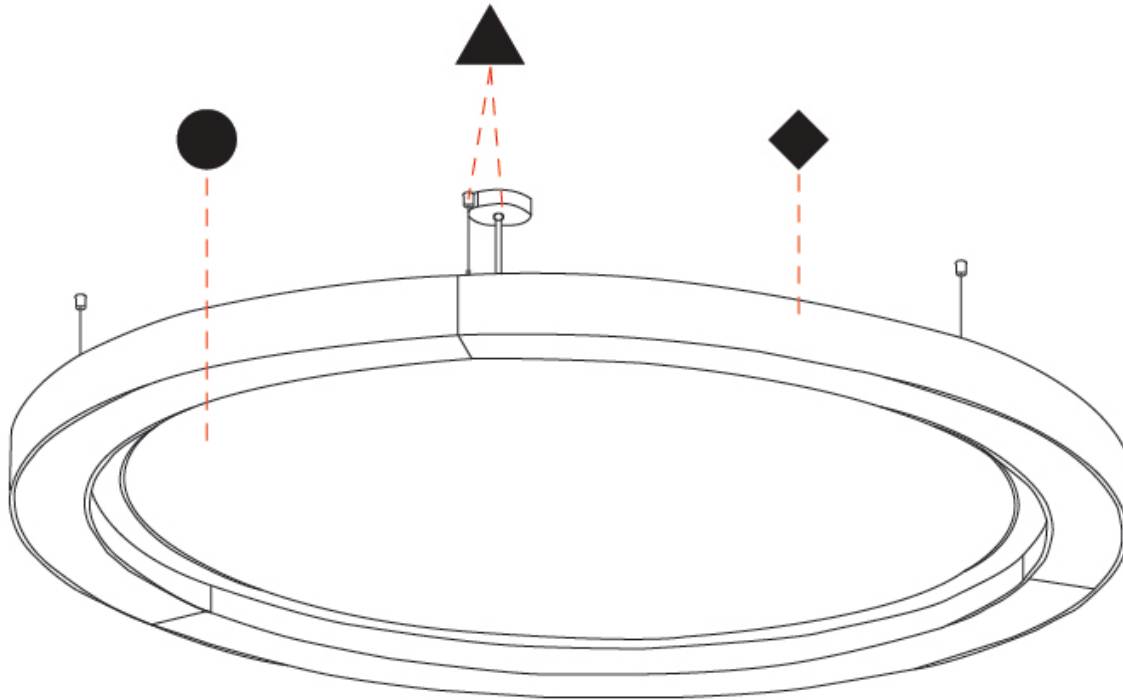

GLORIOUS ACOUSTIC SUSPENSION

A300379-

PROJECT _____

TYPE _____

SPECIFIER _____

QUANTITY _____

DATE _____

A