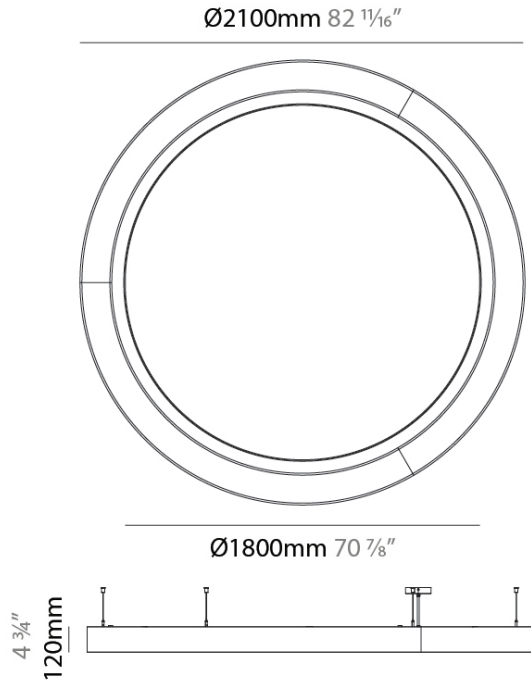

GENERAL

Series: Glorious Acoustic
Partner: Prolicht
Division: Architectural
Installation: Suspension
Product Type: Acoustic
Mounting Location: Ceiling
Light Distribution: Direct

PHYSICAL

Shape: Round
Length (mm): 2100
Length (in): 82 11/16
Width (mm): 120
Width (in): 4 3/4
Diffuser: PMMA - Opal / Micro-Prism
Fixture Finish: SSR / BKV / CWI / CRY / HAB / UFT / ITA / RUA / FTG / MYG / LOD / PUS / FRO / FUP / KIA / POP / BLS / SPG / MEY / GOH / CHC / COM / ABZ / JAG / OBR / MOS / ROR
Acoustic Finish: SFW / CYW / SEE / SYN / MTS / PMB / TTN / CYB / STO / DPE / BES / SHB / ARE / ANE / VRD / CRF
Fixture Material: Aluminum
Primary Material: Acoustic
Cable Details: 2000mm / 78 3/4" or 6000mm / 236 1/4" Transparent Cable

ELECTRICAL

Lamp Type: LED (Zhaga Standard)
Input Wattage (W): 105
Total Output Wattage (W): 84 / 67.2 (3500K)
Dimming: Phase Dimming / 0-10V Dimming / Matter Dimming
Driver Included: Yes
Driver Location: Integrated
Driver Type: Constant Current - Universal
Driver Class: Class 2
Input Voltage (V): 120 - 277
Constant Current (MA): 350 / 700 (3500K)

LED

Color Temperature (°K): 2700 / 3000 / 3500 / 4000
Nominal Lumen (lm): Max 10,240
CRI: >90 CRI
Lamp Life (hrs): 50000

RATINGS AND CERTIFICATIONS

Certified By: CSA Certified to UL and CSA Standards
IP rating: IP20