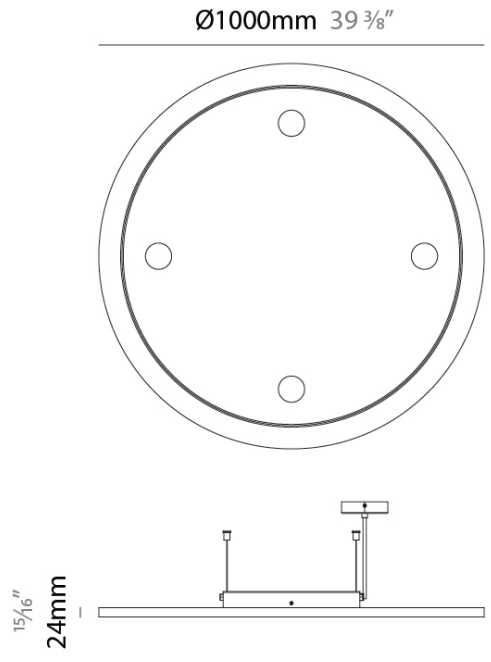

ORBIT SUSPENSION

A300382-

base number   Acoustic
Options

PROJECT	_____
TYPE	_____
SPECIFIER	_____
QUANTITY	_____
DATE	_____

DESCRIPTION
Orbit Acoustic - Suspension Ø1000mm / 39 3/8" Acoustic Panel with 4 x Ø68mm / 2 11/16" Cut out for Downlights (Not Included)

1. To build a product code in our configurator select the specify button on the base model # product page
2. To build a manual product code on this datasheet choose from the options listed below in blue font and add the suffix to the base model #

GENERAL
Series: Orbit
Partner: Prolicht
Division: Architectural
Installation: Suspension
Product Type: Modular Systems
Mounting Location: Ceiling

PHYSICAL
Shape: Round
Diameter (mm): 1000
Diameter (in): 39 3/8"
Acoustic Finish: SFW / CYW / SEE / SYN / MTS / PMB / TTN / CYB / STO / DPE / BES / SHB / ARE / ANE / VRD / CRF
Fixture Material: Aluminum

RATINGS AND CERTIFICATIONS
Certified By: CSA Certified to UL and CSA Standards
IP rating: IP20