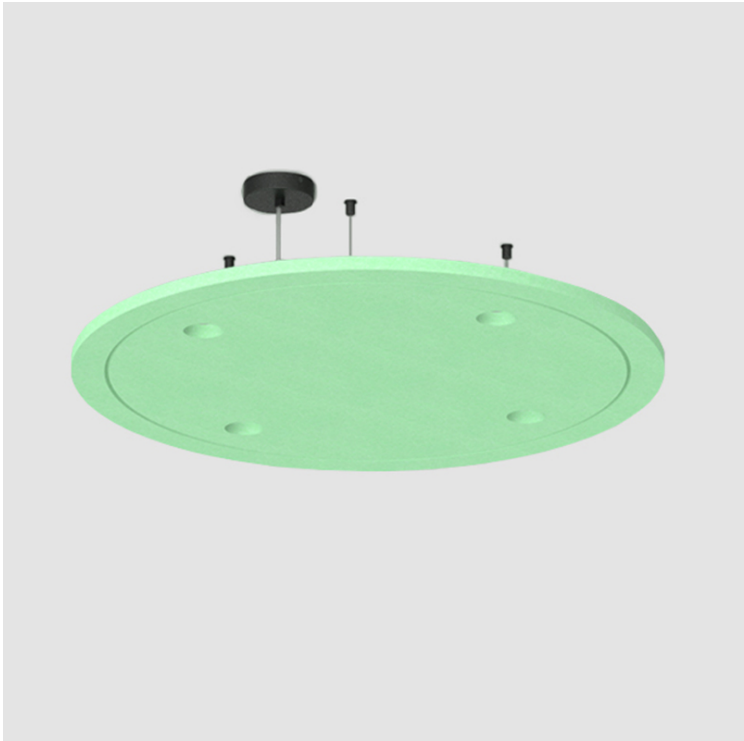

ORBIT SUSPENSION

A300382-

base number   Acoustic
Options

PROJECT	_____
TYPE	_____
SPECIFIER	_____
QUANTITY	_____
DATE	_____

DESCRIPTION
Orbit Acoustic - Suspension Ø1000mm / 39 3/8" Acoustic Panel with 4 x Ø68mm / 2 11/16" Cut out for Downlights (Not Included)

1. To build a product code in our configurator select the specify button on the base model # product page
2. To build a manual product code on this datasheet choose from the options listed below in blue font and add the suffix to the base model #

GENERAL
Series: Orbit
Partner: Prolicht
Division: Architectural
Installation: Suspension
Product Type: Modular Systems
Mounting Location: Ceiling

PHYSICAL
Shape: Round
Diameter (mm): 1000
Diameter (in): 39 3/8"
Acoustic Finish: SFW / CYW / SEE / SYN / MTS / PMB / TTN / CYB / STO / DPE / BES / SHB / ARE / ANE / VRD / CRF
Fixture Material: Aluminum

RATINGS AND CERTIFICATIONS
Certified By: CSA Certified to UL and CSA Standards
IP rating: IP20