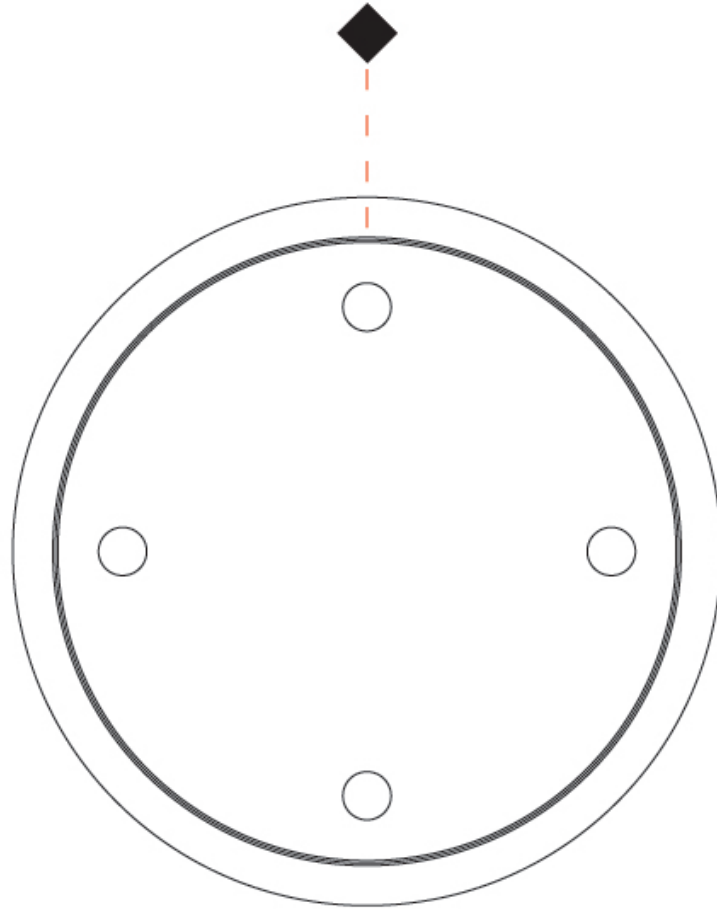

ORBIT SUSPENSION

A300382-

PROJECT	_____
TYPE	_____
SPECIFIER	_____
QUANTITY	_____
DATE	_____

A