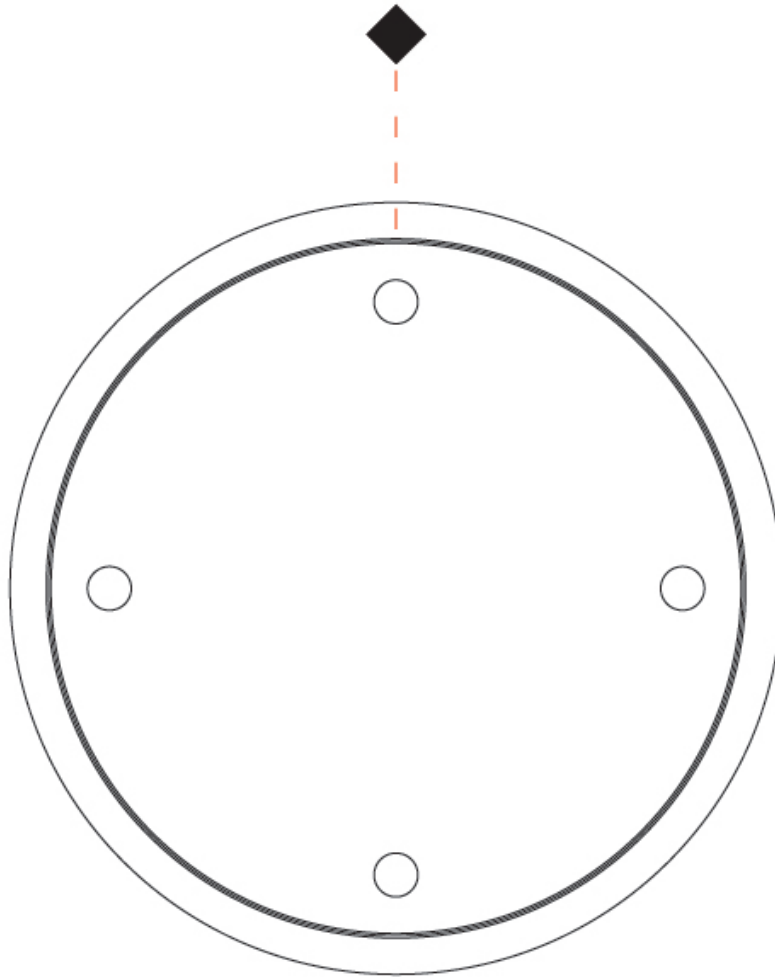

ORBIT SUSPENSION

A300383-

PROJECT

TYPE

SPECIFIER

QUANTITY

DATE

A