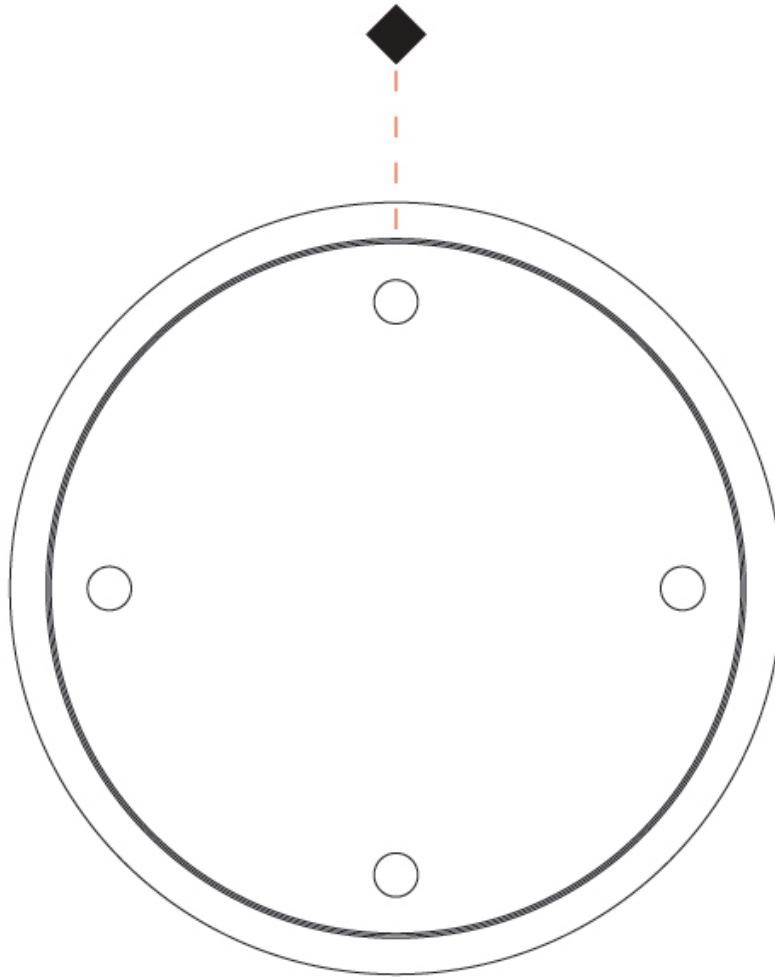

ORBIT SUSPENSION

A300383-

PROJECT	_____
TYPE	_____
SPECIFIER	_____
QUANTITY	_____
DATE	_____

A