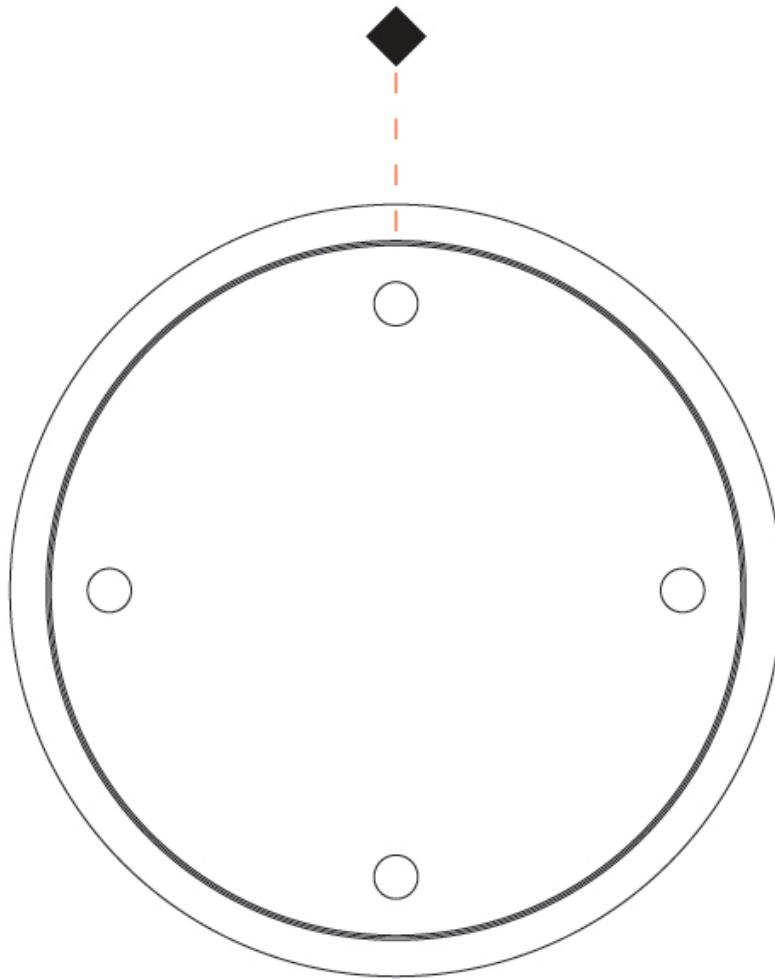

ORBIT SUSPENSION

A300383-

PROJECT _____

TYPE _____

SPECIFIER _____

QUANTITY _____

DATE _____

A