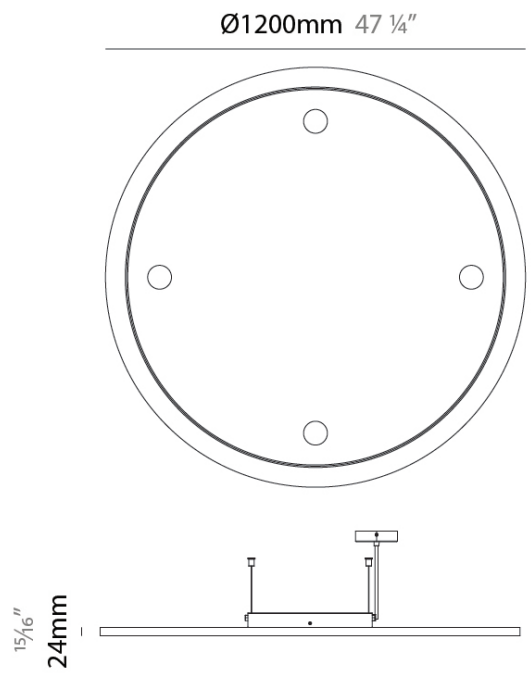

ORBIT SUSPENSION

A300383-

base number   Acoustic
Options

PROJECT _____
TYPE _____
SPECIFIER _____
QUANTITY _____
DATE _____

DESCRIPTION
Orbit Acoustic - Suspension Ø1200mm / 47 1/4" Acoustic Panel with 4 x Ø68mm / 2 11/16" Cut out for Downlights (Not Included)

1. To build a product code in our configurator select the specify button on the base model # product page
2. To build a manual product code on this datasheet choose from the options listed below in blue font and add the suffix to the base model #

GENERAL

Series: Orbit _____
Partner: Prolicht _____
Division: Architectural _____
Installation: Suspension _____
Product Type: Modular Systems _____
Mounting Location: Ceiling _____

PHYSICAL

Shape: Round _____
Diameter (mm): 1200 _____
Diameter (in): 47 1/4 _____
Acoustic Finish: SFW / CYW / SEE / SYN / MTS / PMB / TTN / CYB / STO / DPE / BES / SHB / ARE / ANE / VRD / CRF _____
Fixture Material: Aluminum _____

RATINGS AND CERTIFICATIONS

Certified By: CSA Certified to UL and CSA Standards _____
IP rating: IP20 _____