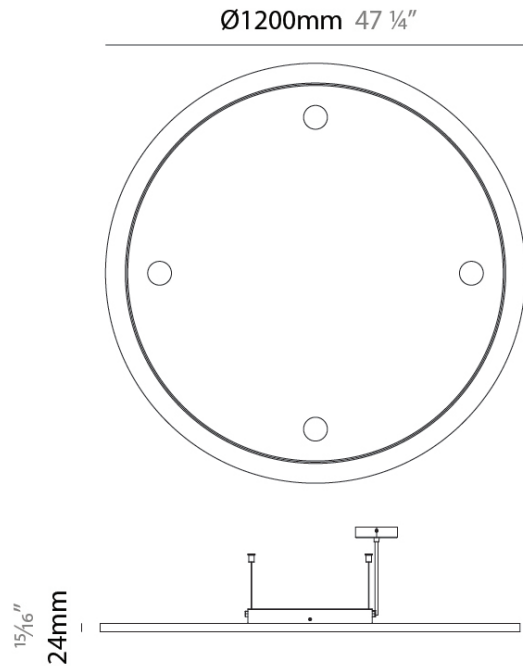

PROJECT _____
TYPE _____
SPECIFIER _____
QUANTITY _____
DATE _____

ORBIT SUSPENSION

A300383-

base number Acoustic Options

DESCRIPTION
Orbit Acoustic - Suspension Ø1200mm / 47 1/4" Acoustic Panel with 4 x Ø68mm / 2 11/16" Cut out for Downlights (Not Included)

1. To build a product code in our configurator select the specify button on the base model # product page
2. To build a manual product code on this datasheet choose from the options listed below in blue font and add the suffix to the base model #

GENERAL

Series: Orbit
Partner: Prolicht
Division: Architectural
Installation: Suspension
Product Type: Modular Systems
Mounting Location: Ceiling

PHYSICAL

Shape: Round
Diameter (mm): 1200
Diameter (in): 47 1/4
Acoustic Finish: SFW / CYW / SEE / SYN / MTS / PMB / TTN / CYB / STO / DPE / BES / SHB / ARE / ANE / VRD / CRF
Fixture Material: Aluminum

RATINGS AND CERTIFICATIONS

Certified By: CSA Certified to UL and CSA Standards
IP rating: IP20