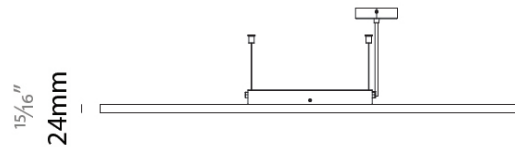

Ø1200mm 47 1/4"