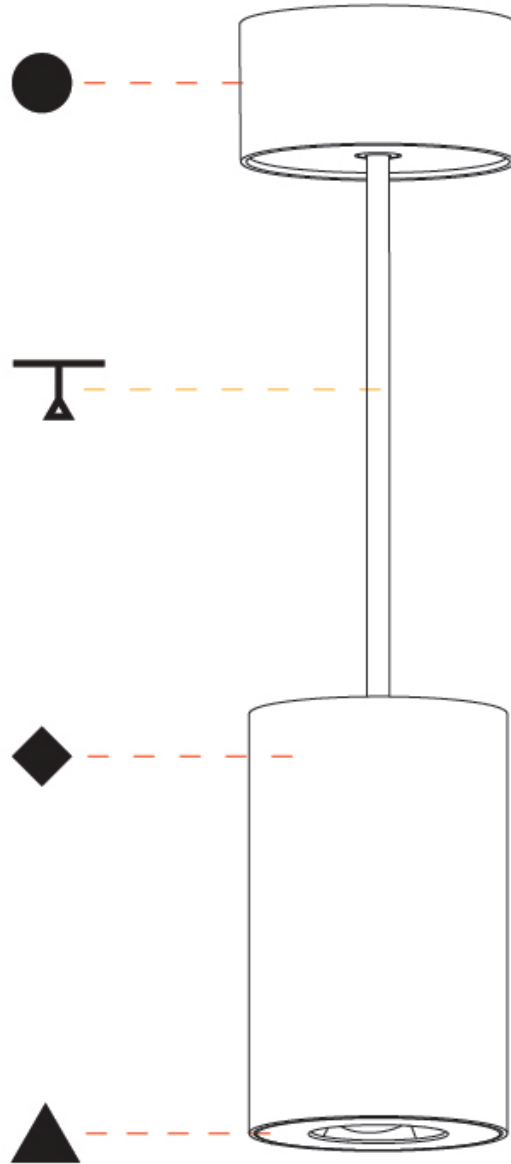

OIKO PRO ROUND SUSPENSION

A300394-

PROJECT _____

TYPE _____

SPECIFIER _____

QUANTITY _____

DATE _____

A