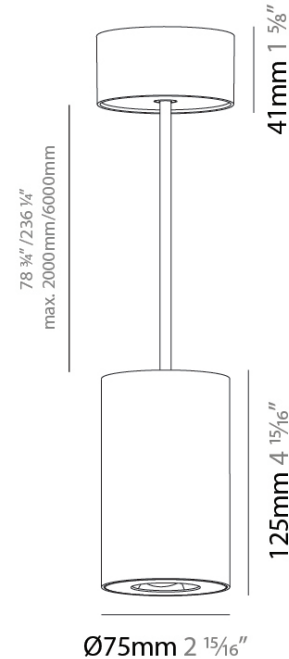

GENERAL

Series: Oiko Pro Round
Partner: Prolicht
Division: Architectural
Installation: Suspension
Product Type: Pendant
Mounting Location: Ceiling
Light Distribution: Direct

PHYSICAL

Shape: Cylinder
Diameter (mm): 75
Diameter (in): 2 15/16
Height (mm): 125
Height (in): 4 15/16
Weight (kg): 0.769
Fixture Finish: SSR / BKV / CWI / CRY / HAB / UFT / ITA / RUA / FTG / MYG / LOD / PUS / FRO / FUP / KIA / POP / BLS / SPG / MEY / GOH / CHC / COM / ABZ / JAG / OBR / MOS / ROR
Fixture Material: Metal
Cable Details: 2000mm / 6000mm Cable - Options : Transparent, Black, White, Red, Orange

ELECTRICAL

Lamp Type: LED (Zhaga Standard)
Input Wattage (W): 12.9
Dimming: Tri-Mode (Non-Dimming and Phase Dimming (120Vac only) and 0-10V Dimming)
Driver Included: No
Driver Location: Remote
Driver Type: Constant Current - Universal
Driver Class: Class 2
Input Voltage (V): 120 - 277
Constant Current (MA): 350

LED

Color Temperature (°K): 2700 / 3000 / 3500 / 4000
Max. Delivered Lumen (lm): 1293 / 1289 / 1350 / 1362
Nominal Lumen (lm): 1473 / 1468 / 1538 / 1552
CRI: >90 CRI
Lamp Life (hrs): 50000

OPTICAL

Reflector: 50
Adjustability: Fixed

RATINGS AND CERTIFICATIONS

Certified By: Certified for North American Standards
IP rating: IP20

PROJECT
TYPE
SPECIFIER
QUANTITY
DATE