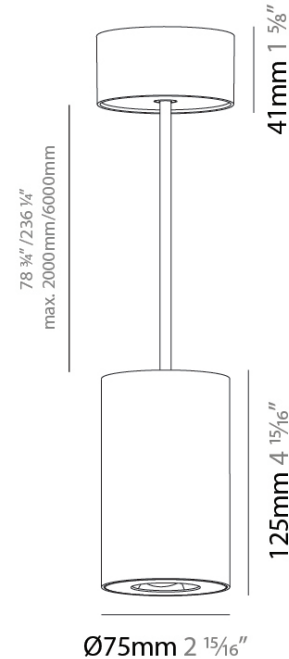

GENERAL

Series: Oiko Pro Round
Partner: Prolicht
Division: Architectural
Installation: Suspension
Product Type: Pendant
Mounting Location: Ceiling
Light Distribution: Direct

PHYSICAL

Shape: Cylinder
Diameter (mm): 75
Diameter (in): 2 15/16
Height (mm): 125
Height (in): 4 15/16
Weight (kg): 0.769
Fixture Finish: SSR / BKV / CWI / CRY / HAB / UFT / ITA / RUA / FTG / MYG / LOD / PUS / FRO / FUP / KIA / POP / BLS / SPG / MEY / GOH / CHC / COM / ABZ / JAG / OBR / MOS / ROR
Fixture Material: Metal
Cable Details: 2000mm / 6000mm Cable - Options : Transparent, Black, White, Red, Orange

ELECTRICAL

Lamp Type: LED (Zhaga Standard)
Input Wattage (W): 12.9
Dimming: Tri-Mode (Non-Dimming and Phase Dimming (120Vac only) and 0-10V Dimming)
Driver Included: No
Driver Location: Remote
Driver Type: Constant Current - Universal
Driver Class: Class 2
Input Voltage (V): 120 - 277
Constant Current (MA): 350

LED

Color Temperature (°K): 2700 / 3000 / 3500 / 4000
Max. Delivered Lumen (lm): 1377 / 1372 / 1438 / 1451
Nominal Lumen (lm): 1473 / 1468 / 1538 / 1552
CRI: >90 CRI
Lamp Life (hrs): 50000

OPTICAL

Reflector: 60
Adjustability: Fixed

RATINGS AND CERTIFICATIONS

Certified By: Certified for North American Standards
IP rating: IP20

PROJECT
TYPE
SPECIFIER
QUANTITY
DATE