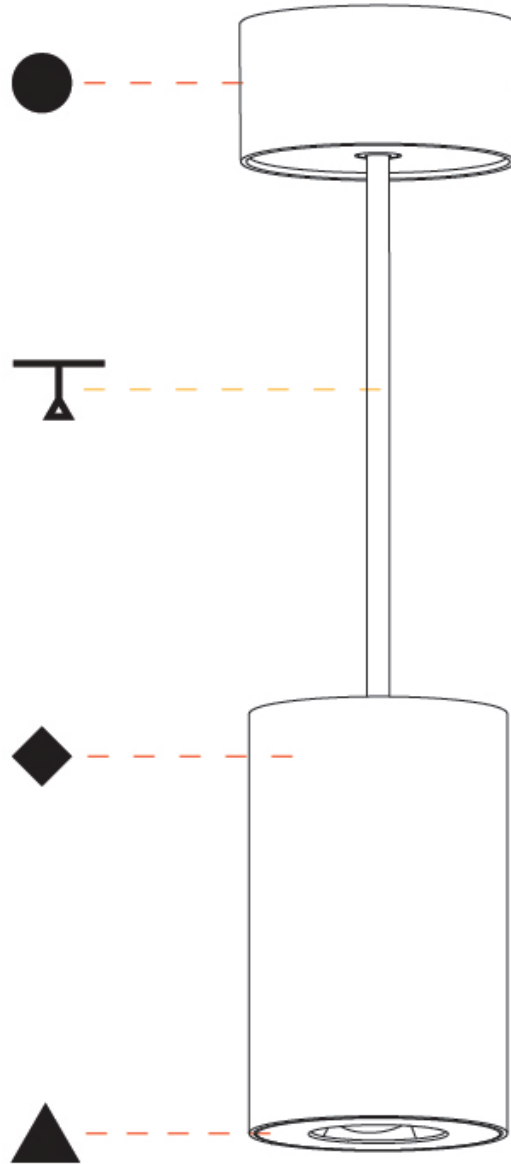

OIKO PRO ROUND SUSPENSION

A300395-

PROJECT	_____
TYPE	_____
SPECIFIER	_____
QUANTITY	_____
DATE	_____

A