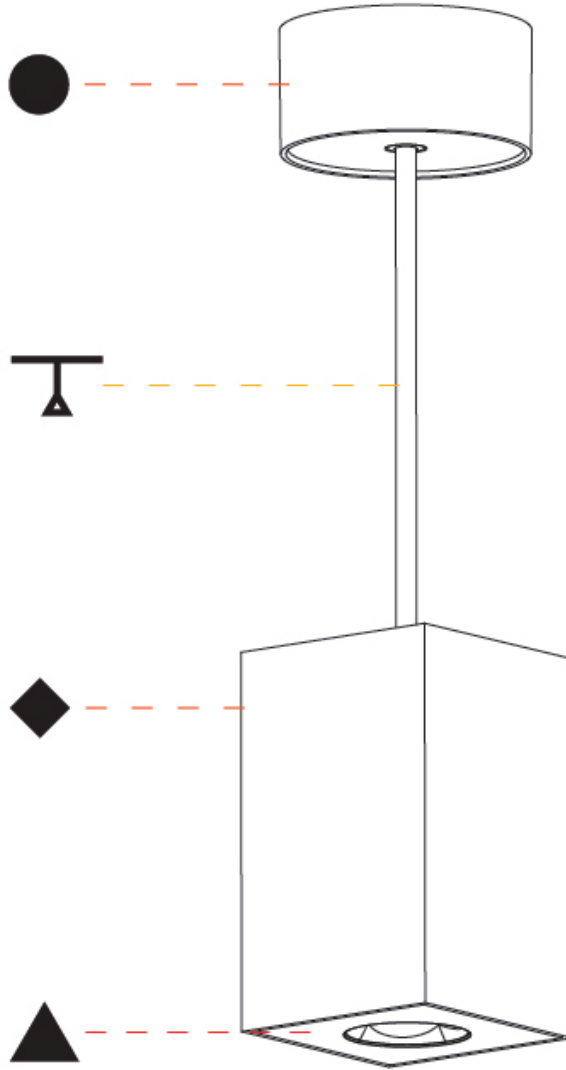

OIKO PRO SQUARE SUSPENSION

A300397-

PROJECT _____

TYPE _____

SPECIFIER _____

QUANTITY _____

DATE _____

A