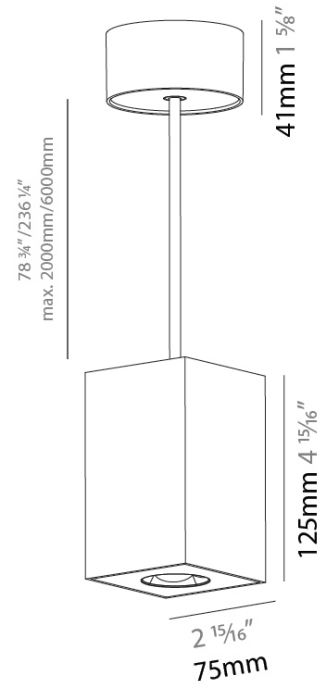

GENERAL

Series: Oiko Pro Square
Partner: Prolicht
Division: Architectural
Installation: Suspension
Product Type: Pendant
Mounting Location: Ceiling
Light Distribution: Direct

PHYSICAL

Shape: Square
Length (mm): 75
Length (in): 2 ¹⁵/₁₆
Width (mm): 75
Width (in): 2 ¹⁵/₁₆
Height (mm): 125
Height (in): 4 ¹⁵/₁₆
Weight (kg): 0.769
Fixture Finish: SSR / BKV / CWI / CRY / HAB / UFT / ITA / RUA / FTG / MYG / LOD / PUS / FRO / FUP / KIA / POP / BLS / SPG / MEY / GOH / CHC / COM / ABZ / JAG / OBR / MOS / ROR
Fixture Material: Metal
Cable Details: 2000mm / 6000mm Cable - Options : Transparent, Black, White, Red, Orange

ELECTRICAL

Lamp Type: LED (Zhaga Standard)
Input Wattage (W): 12.9
Dimming: Tri-Mode (Non-Dimming and Phase Dimming (120Vac only) and 0-10V Dimming)
Driver Included: No
Driver Location: Remote
Driver Type: Constant Current - Universal
Driver Class: Class 2
Input Voltage (V): 120 - 277
Constant Current (MA): 350

LED

Color Temperature (°K): 2700 / 3000 / 3500 / 4000
Max. Delivered Lumen (lm): 1218 / 1214 / 1272 / 1283
Nominal Lumen (lm): 1473 / 1468 / 1538 / 1552
CRI: >90 CRI
Lamp Life (hrs): 50000

OPTICAL

Reflector°: 34
Adjustability: Fixed

RATINGS AND CERTIFICATIONS

Certified By: Certified for North American Standards
IP rating: IP20

PROJECT
TYPE
SPECIFIER
QUANTITY
DATE