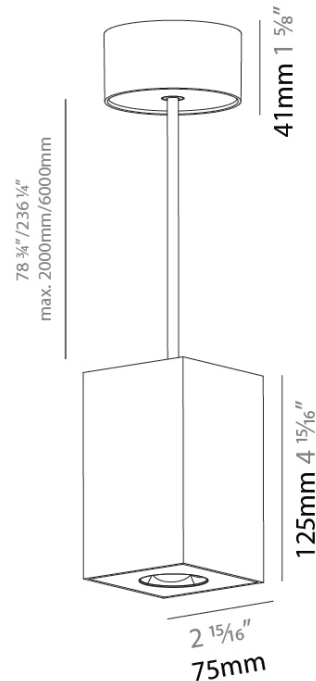

GENERAL

Series: Oiko Pro Square
Partner: Prolicht
Division: Architectural
Installation: Suspension
Product Type: Pendant
Mounting Location: Ceiling
Light Distribution: Direct

PHYSICAL

Shape: Cylinder
Length (mm): 75
Length (in): 2 ¹⁵/₁₆
Width (mm): 75
Width (in): 2 ¹⁵/₁₆
Height (mm): 125
Height (in): 4 ¹⁵/₁₆
Weight (kg): 0.769
Fixture Finish: SSR / BKV / CWI / CRY / HAB / UFT / ITA / RUA / FTG / MYG / LOD / PUS / FRO / FUP / KIA / POP / BLS / SPG / MEY / GOH / CHC / COM / ABZ / JAG / OBR / MOS / ROR
Fixture Material: Metal
Cable Details: 2000mm / 6000mm Cable - Options : Transparent, Black, White, Red, Orange

ELECTRICAL

Lamp Type: LED (Zhaga Standard)
Input Wattage (W): 12.9
Dimming: Tri-Mode (Non-Dimming and Phase Dimming (120Vac only) and 0-10V Dimming)
Driver Included: No
Driver Location: Remote
Driver Type: Constant Current - Universal
Driver Class: Class 2
Input Voltage (V): 120 - 277
Constant Current (MA): 350

LED

Color Temperature (°K): 2700 / 3000 / 3500 / 4000
Max. Delivered Lumen (lm): 1293 / 1289 / 1350 / 1362
Nominal Lumen (lm): 1473 / 1468 / 1538 / 1552
CRI: >90 CRI
Lamp Life (hrs): 50000

OPTICAL

Reflector: 50
Adjustability: Fixed

RATINGS AND CERTIFICATIONS

Certified By: Certified for North American Standards
IP rating: IP20

PROJECT
TYPE
SPECIFIER
QUANTITY
DATE