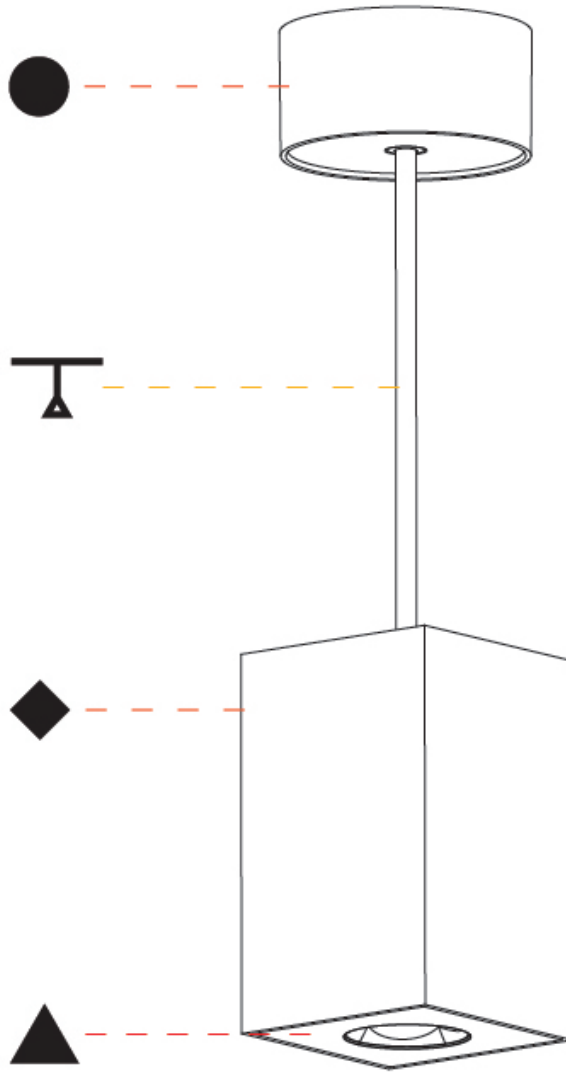

OIKO PRO SQUARE SUSPENSION

A300398-

PROJECT _____

TYPE _____

SPECIFIER _____

QUANTITY _____

DATE _____

A