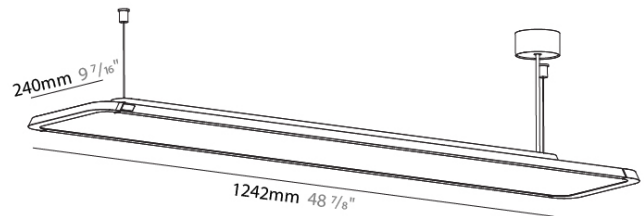

1. To build a product code in our configurator select the specify button on the base model # product page
2. To build a manual product code on this datasheet choose from the options listed below in blue font and add the suffix to the base model #

GENERAL

Series: Hadi
Subseries: Hadi-M Suspended
Partner: Prolicht
Division: Architectural
Installation: Suspension
Product Type: Pendant
Mounting Location: Ceiling
Light Distribution: Direct

PHYSICAL

Shape: Rectangle
Length (mm): 1242
Length (in): 48 7/8
Width (mm): 240
Width (in): 9 7/16
Height (mm): 48
Height (in): 1 7/8
Fixture Finish: [SSR / BKV / CWI / CRY / HAB / UFT / ITA / RUA / FTG / MYG / LOD / PUS / FRO / FUP / KIA / POP / BLS / SPG / MEY / GOH / CHC / COM / ABZ / JAG / OBR / MOS / ROR](#)
Fixture Material: Extruded Aluminum / Steel
Cable Details: 2000mm / 6000mm Transparent Cable

ELECTRICAL

Lamp Type: LED (Zhaga Standard)
Input Wattage (W): 37.3
Total Output Wattage (W): 33.6
Dimming: [Non-Dimmable](#)
Driver Included: No
Driver Location: Integrated
Driver Type: Constant Current - Universal
Driver Class: Class 2
Input Voltage (V): 120 - 277
Constant Current (MA): 112

LED

Color Temperature (°K): [3000 / 3500 / 4000](#)
Max. Delivered Lumen (lm): 4269 / 4265 / 4352
Nominal Lumen (lm): 4976 / 4971 / 5072
CRI: >90 CRI
Lamp Life (hrs): 50000

RATINGS AND CERTIFICATIONS

Certified By: Certified for North American Standards
IP rating: IP20