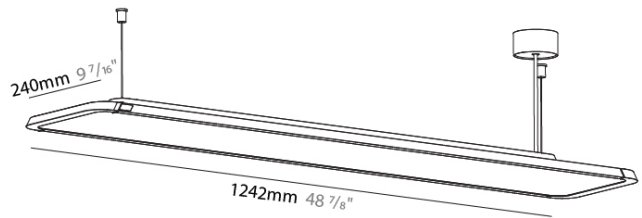

1. To build a product code in our configurator select the specify button on the base model # product page
2. To build a manual product code on this datasheet choose from the options listed below in blue font and add the suffix to the base model #

GENERAL

Series: Hadi
Subseries: Hadi-M Suspended
Partner: Prolicht
Division: Architectural
Installation: Suspension
Product Type: Pendant
Mounting Location: Ceiling
Light Distribution: Direct

PHYSICAL

Shape: Rectangle
Length (mm): 1242
Length (in): 48 7/8
Width (mm): 240
Width (in): 9 7/16
Height (mm): 48
Height (in): 1 7/8
Fixture Finish: SSR / BKV / CWI / CRY / HAB / UFT / ITA / RUA / FTG / MYG / LOD / PUS / FRO / FUP / KIA / POP / BLS / SPG / MEY / GOH / CHC / COM / ABZ / JAG / OBR / MOS / ROR
Fixture Material: Extruded Aluminum / Steel
Cable Details: 2000mm / 6000mm Transparent Cable

ELECTRICAL

Lamp Type: LED (Zhaga Standard)
Input Wattage (W): 37.3
Total Output Wattage (W): 33.6
Dimming: Non-Dimmable
Driver Included: No
Driver Location: Integrated
Driver Type: Constant Current - Universal
Driver Class: Class 2
Input Voltage (V): 120 - 277
Constant Current (MA): 112

LED

Color Temperature (°K): 3000 / 3500 / 4000
Max. Delivered Lumen (lm): 4269 / 4265 / 4352
Nominal Lumen (lm): 4976 / 4971 / 5072
CRI: >90 CRI
Lamp Life (hrs): 50000

RATINGS AND CERTIFICATIONS

Certified By: Certified for North American Standards
IP rating: IP20