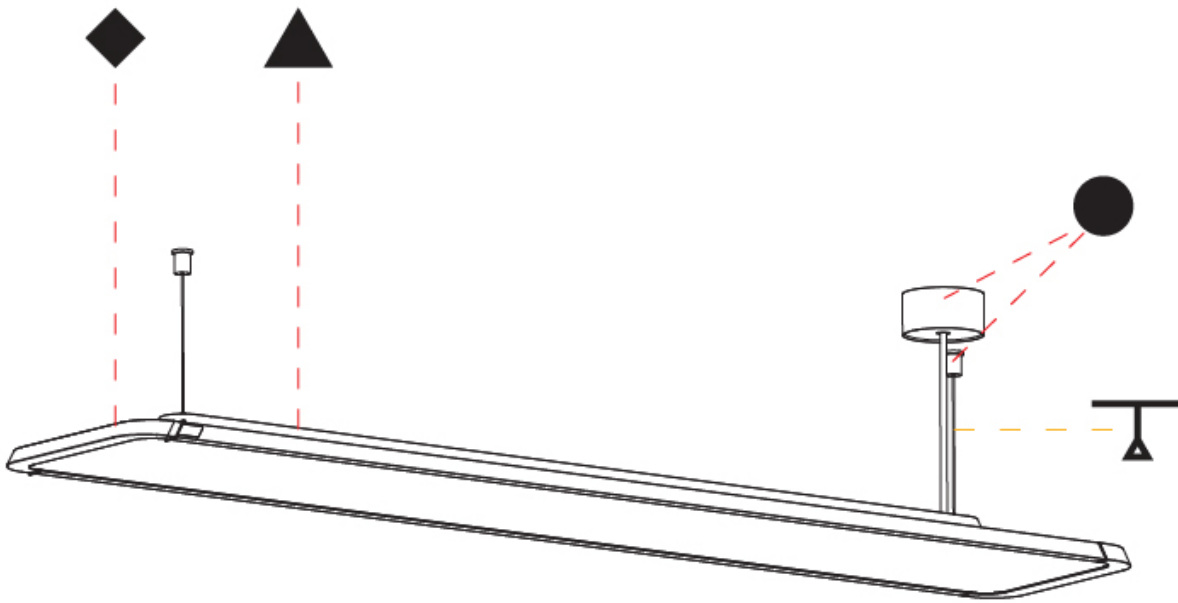

HADI-M SUSPENDED SUSPENSION

A300406-

PROJECT	_____
TYPE	_____
SPECIFIER	_____
QUANTITY	_____
DATE	_____

A