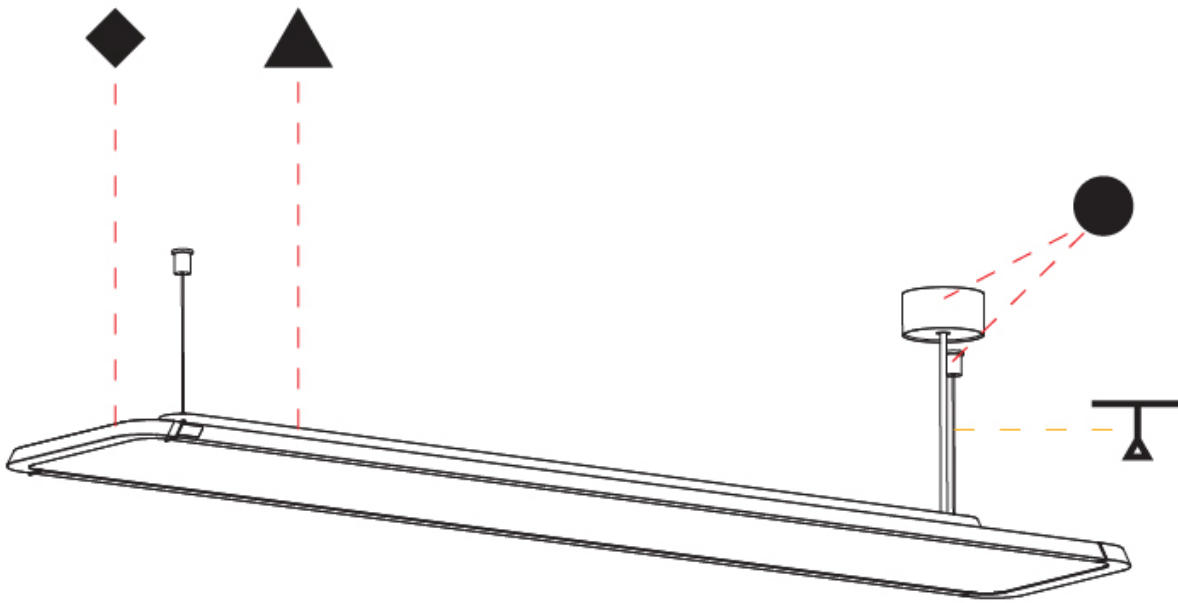

HADI-M SUSPENDED SUSPENSION

A300406-

PROJECT

TYPE

SPECIFIER

QUANTITY

DATE

A