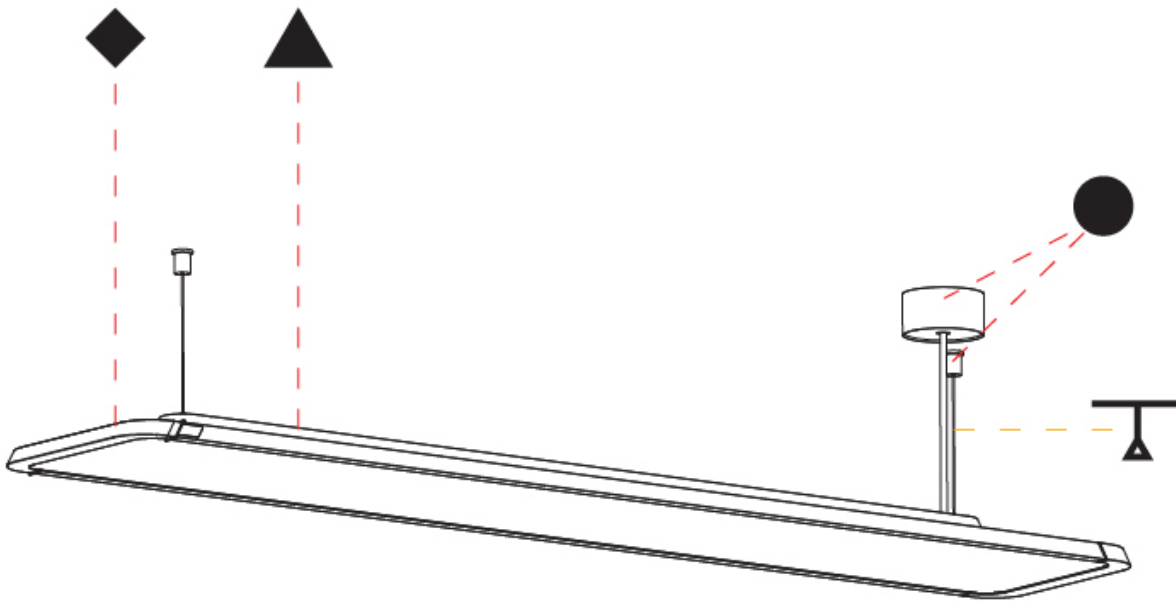

HADI-M AURA SUSPENSION

A300407-

PROJECT _____

TYPE _____

SPECIFIER _____

QUANTITY _____

DATE _____