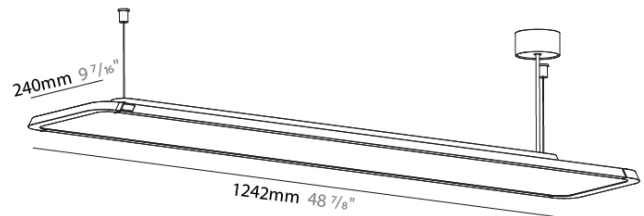

GENERAL

Series: Hadi
Subseries: Hadi-M Aura
Partner: Prolicht
Division: Architectural
Installation: Suspension
Product Type: Pendant
Mounting Location: Ceiling
Light Distribution: Direct

PHYSICAL

Shape: Rectangle
Length (mm): 1242
Length (in): 48 7/8
Width (mm): 240
Width (in): 9 7/16
Height (mm): 48
Height (in): 1 7/8
Fixture Finish: SSR / BKV / CWI / CRY / HAB / UFT / ITA / RUA / FTG / MYG / LOD / PUS / FRO / FUP / KIA / POP / BLS / SPG / MEY / GOH / CHC / COM / ABZ / JAG / OBR / MOS / ROR
Fixture Material: Extruded Aluminum / Steel
Cable Details: 2,000mm / 6,000mm Transparent Cable

ELECTRICAL

Lamp Type: LED (Zhaga Standard)
Input Wattage (W): 78
Total Output Wattage (W): 70.9
Dimming: Non-Dimmable
Driver Included: No
Driver Location: Integrated
Driver Type: Constant Current - Universal
Driver Class: Class 2
Input Voltage (V): 120 - 277
Constant Current (MA): 225
Upon Request: 0-10V Dimming

LED

Color Temperature (°K): 3000 / 3500 / 4000
Max. Delivered Lumen (lm): 4235 / 4230 / 4316
Nominal Lumen (lm): 4976 / 4971 / 5072
CRI: >90 CRI
Lamp Life (hrs): 50000

OPTICAL

Adjustability: Fixed

RATINGS AND CERTIFICATIONS

Certified By: Certified for North American Standards
IP rating: IP20

PROJECT
TYPE
SPECIFIER
QUANTITY
DATE