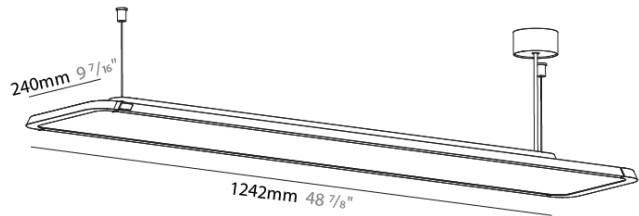

1. To build a product code in our configurator select the specify button on the base model # product page
2. To build a manual product code on this datasheet choose from the options listed below in blue font and add the suffix to the base model #

GENERAL

Series: Hadi
Subseries: Hadi-M Suspended
Partner: Prolicht
Division: Architectural
Installation: Suspension
Product Type: Pendant
Mounting Location: Ceiling
Light Distribution: Direct / Indirect

PHYSICAL

Shape: Rectangle
Length (mm): 1242
Length (in): 48 7/8
Width (mm): 240
Width (in): 9 7/16
Height (mm): 48
Height (in): 1 7/8

Fixture Finish: [SSR / BKV / CWI / CRY / HAB / UFT / ITA / RUA / FTG / MYG / LOD / PUS / FRO / FUP / KIA / POP / BLS / SPG / MEY / GOH / CHC / COM / ABZ / JAG / OBR / MOS / ROR](#)

Fixture Material: [Extruded Aluminum / Steel](#)

[Cable Details: 2000mm / 6000mm Transparent Cable](#)

ELECTRICAL

Lamp Type: LED (Zhaga Standard)
Input Wattage (W): 68.5
Total Output Wattage (W): 61.8
Dimming: Non-Dimmable
Driver Included: No
Driver Location: Integrated
Driver Type: Constant Current - Universal
Driver Class: Class 2
Input Voltage (V): 120 - 277
Upon Request: 0-10V Dimming

LED

Color Temperature (°K): 3000 / 3500 / 4000
Max. Delivered Lumen (lm): 7246 / 7230 / 7378
Nominal Lumen (lm): 8606 / 8687 / 8762
CRI: >90 CRI
Lamp Life (hrs): 50000

RATINGS AND CERTIFICATIONS

Certified By: Certified for North American Standards
IP rating: IP20