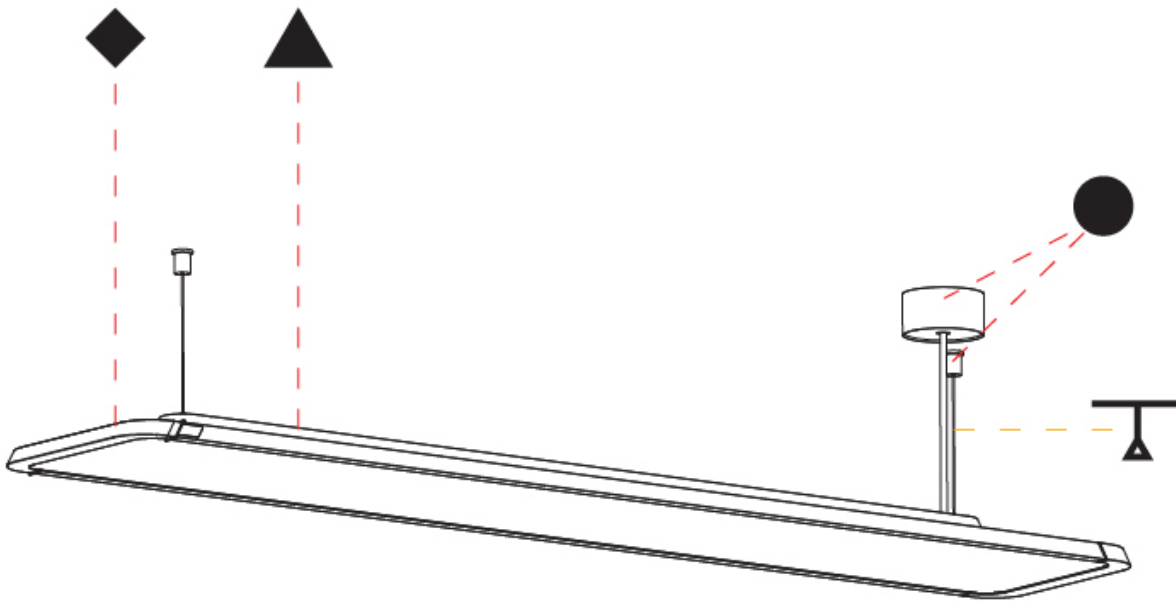

HADI-M SUSPENDED SUSPENSION

A300408-

PROJECT

TYPE

SPECIFIER

QUANTITY

DATE

A