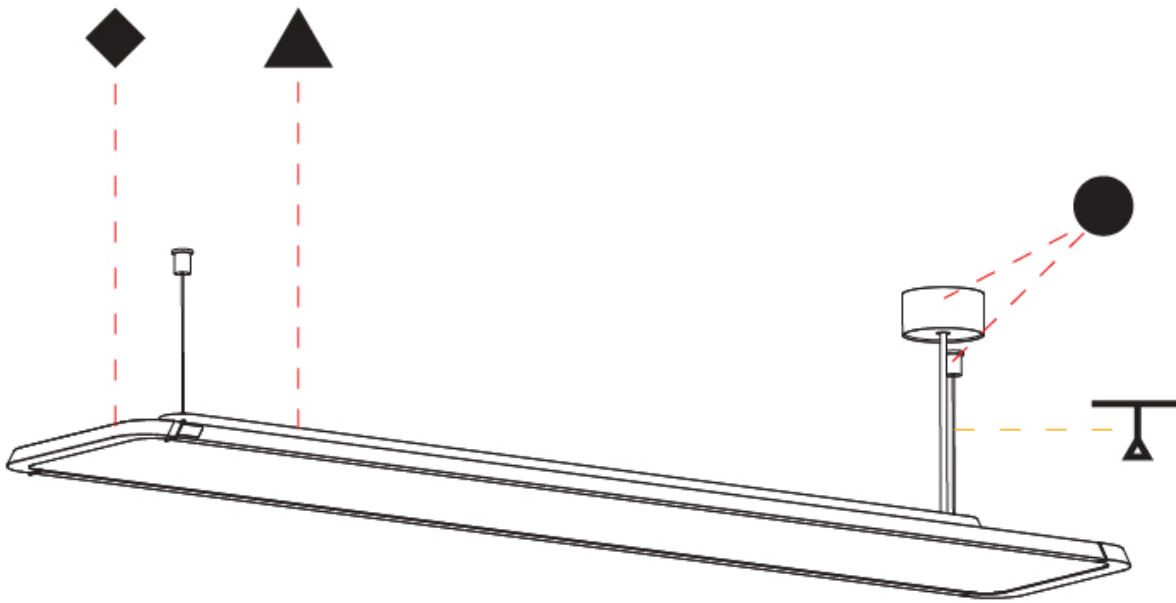

HADI-M SUSPENDED SUSPENSION

A300408-

PROJECT
TYPE
SPECIFIER
QUANTITY
DATE