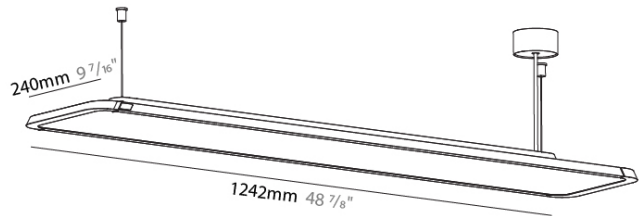

1. To build a product code in our configurator select the specify button on the base model # product page
2. To build a manual product code on this datasheet choose from the options listed below in blue font and add the suffix to the base model #

GENERAL

Series: Hadi
Subseries: Hadi-M Suspended
Brand: Prolicht
Division: Architectural
Mounting Type: Suspension
Mounting Location: Ceiling
Subcategory: Pendant

PHYSICAL

Shape: Rectangle
Length (mm): 1242
Length (in): 48 ⁷/₈
Width (mm): 240
Width (in): 9 ⁷/₁₆
Height (mm): 48
Height (in): 1 ⁷/₈
Light Distribution: Direct / Indirect
Fixture Finish: SSR / BKV / CWI / CRY / HAB / UFT / ITA / RUA / FTG / MYG / LOD / PUS / FRO / FUP / KIA / POP / BLS / SPG / MEY / GOH / GUM / CHC / COM / ABZ / JAG / OBR / MOS / ROR
Fixture Material: Extruded Aluminum / Steel
Cable Details: 2,000mm / 6,000mm Transparent Cable

ELECTRICAL

Lamp Type: LED (Zhaga Standard)
Input Wattage (W): 68.5
Total Output Wattage (W): 61.8
Dimming: Non-Dimmable
Driver Included: No
Driver Location: Integrated
Driver Type: Constant Current - Universal
Driver Class: Class 2
Input Voltage (V): 120 - 277
Upon Request: 0-10V Dimming

LED

Color Temperature (°K): 3000 / 3500 / 4000
Max. Delivered Lumen (lm): 7246 / 7230 / 7378
Nominal Lumen (lm): 8606 / 8687 / 8762
CRI: >90 CRI
Lamp Life (hrs): 50000

RATINGS AND CERTIFICATIONS

Certified By: Certified for North American Standards
IP rating: IP20