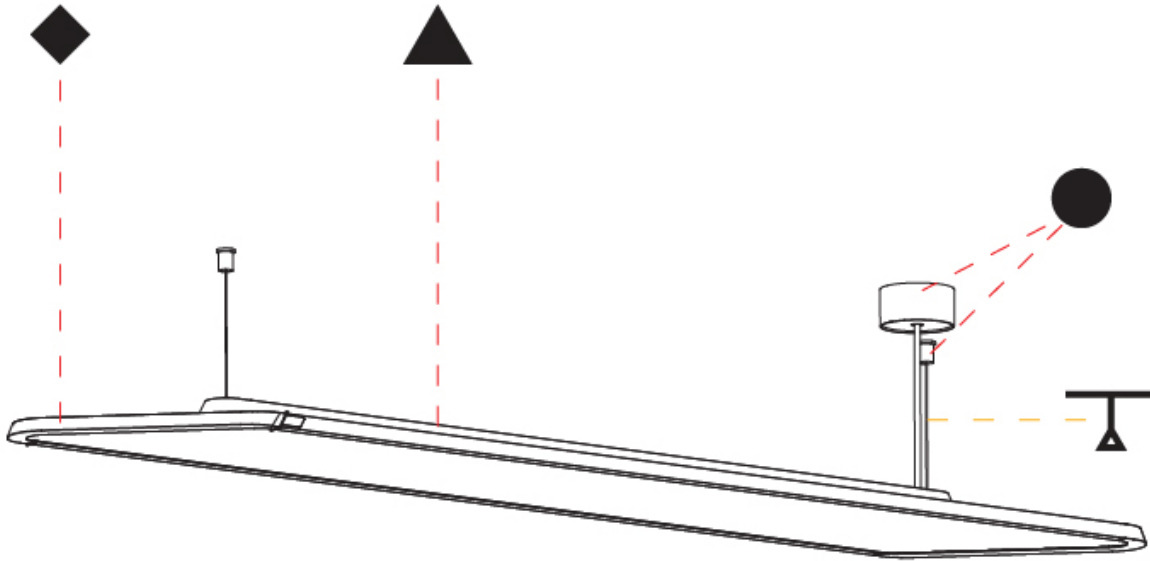

HADI-Q SUSPENDED SUSPENSION

A300409-

PROJECT	_____
TYPE	_____
SPECIFIER	_____
QUANTITY	_____
DATE	_____

A