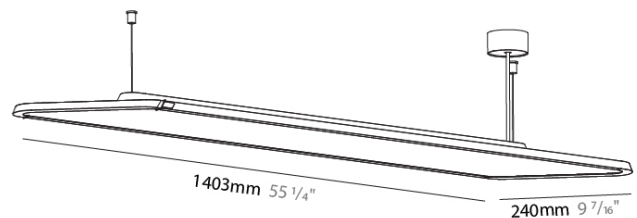

1. To build a product code in our configurator select the specify button on the base model # product page
2. To build a manual product code on this datasheet choose from the options listed below in blue font and add the suffix to the base model #

GENERAL

Series: Hadi
Subseries: Hadi-Q Suspended
Partner: Prolicht
Division: Architectural
Installation: Suspension
Product Type: Pendant
Mounting Location: Ceiling
Light Distribution: Direct

PHYSICAL

Shape: Rectangle
Length (mm): 1403
Length (in): 55 1/4
Width (mm): 240
Width (in): 9 7/16
Height (mm): 48
Height (in): 1 7/8
Fixture Finish: SSR / BKV / CWI / CRY / HAB / UFT / ITA / RUA / FTG / MYG / LOD / PUS / FRO / FUP / KIA / POP / BLS / SPG / MEY / GOH / CHC / COM / ABZ / JAG / OBR / MOS / ROR
Fixture Material: Extruded Aluminum / Steel
Cable Details: 2000mm / 6000mm Transparent Cable

ELECTRICAL

Lamp Type: LED (Zhaga Standard)
Input Wattage (W): 37.3
Total Output Wattage (W): 33.6
Dimming: Non-Dimmable
Driver Included: No
Driver Location: Integrated
Driver Type: Constant Current - Universal
Driver Class: Class 2
Input Voltage (V): 120 - 277
Constant Current (MA): 900

LED

Color Temperature (°K): 3000 / 4000
Max. Delivered Lumen (lm): 3911 / 3987
Nominal Lumen (lm): 4976 / 5072
CRI: >90 CRI
Lamp Life (hrs): 50000
Upon Request: 3500K

RATINGS AND CERTIFICATIONS

Certified By: Certified for North American Standards
IP rating: IP20