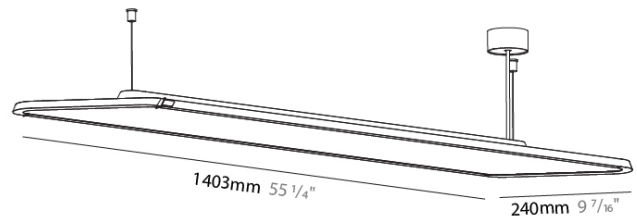

GENERAL

Series: Hadi
Subseries: Hadi-M Aura
Partner: Prolicht
Division: Architectural
Installation: Suspension
Product Type: Pendant
Mounting Location: Ceiling
Light Distribution: Direct

PHYSICAL

Shape: Rectangle
Length (mm): 1403
Length (in): 55 1/4
Width (mm): 240
Width (in): 9 7/16
Height (mm): 48
Height (in): 1 7/8
Fixture Finish: SSR / BKV / CWI / CRY / HAB / UFT / ITA / RUA / FTG / MYG / LOD / PUS / FRO / FUP / KIA / POP / BLS / SPG / MEY / GOH / CHC / COM / ABZ / JAG / OBR / MOS / ROR
Fixture Material: Extruded Aluminum / Steel
Cable Details: 2,000mm / 6,000mm Transparent Cable

ELECTRICAL

Lamp Type: LED (Zhaga Standard)
Input Wattage (W): 78
Total Output Wattage (W): 70.9
Dimming: Non-Dimmable
Driver Included: No
Driver Location: Integrated
Driver Type: Constant Current - Universal
Driver Class: Class 2
Input Voltage (V): 120 - 277
Constant Current (MA): 225
Upon Request: 0-10V Dimming

LED

Color Temperature (°K): 3000 / 3500 / 4000
Max. Delivered Lumen (lm): 5783 / 5781 / 5899
Nominal Lumen (lm): 9801 / 9799 / 9999
CRI: >90 CRI
Lamp Life (hrs): 50000

OPTICAL

Adjustability: Fixed

RATINGS AND CERTIFICATIONS

Certified By: Certified for North American Standards
IP rating: IP20

PROJECT
TYPE
SPECIFIER
QUANTITY
DATE