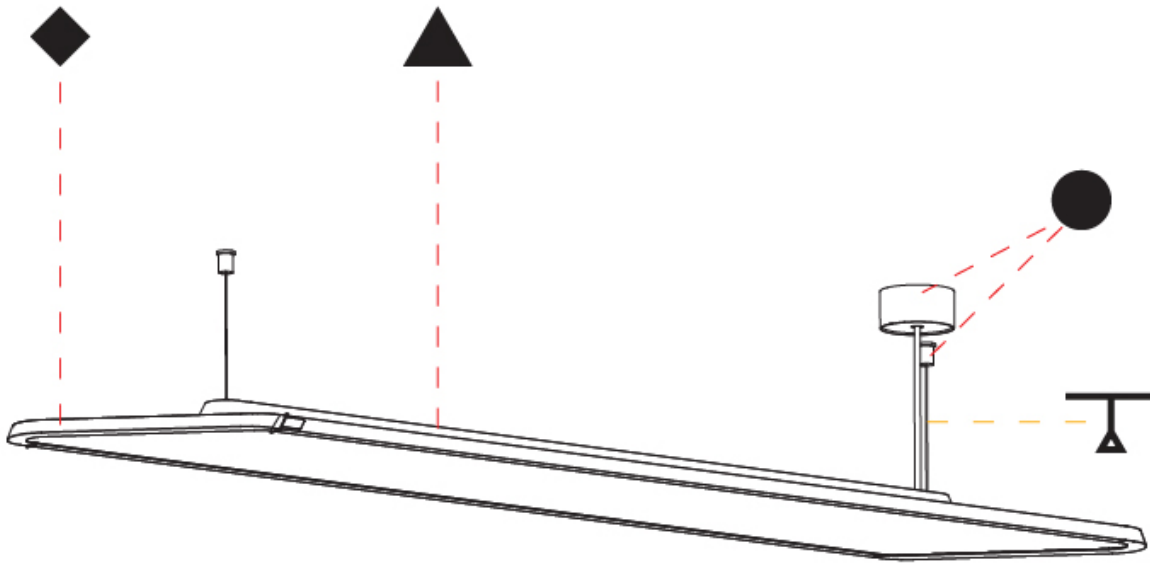

HADI-M AURA SUSPENSION

A300410-

PROJECT	_____
TYPE	_____
SPECIFIER	_____
QUANTITY	_____
DATE	_____

A