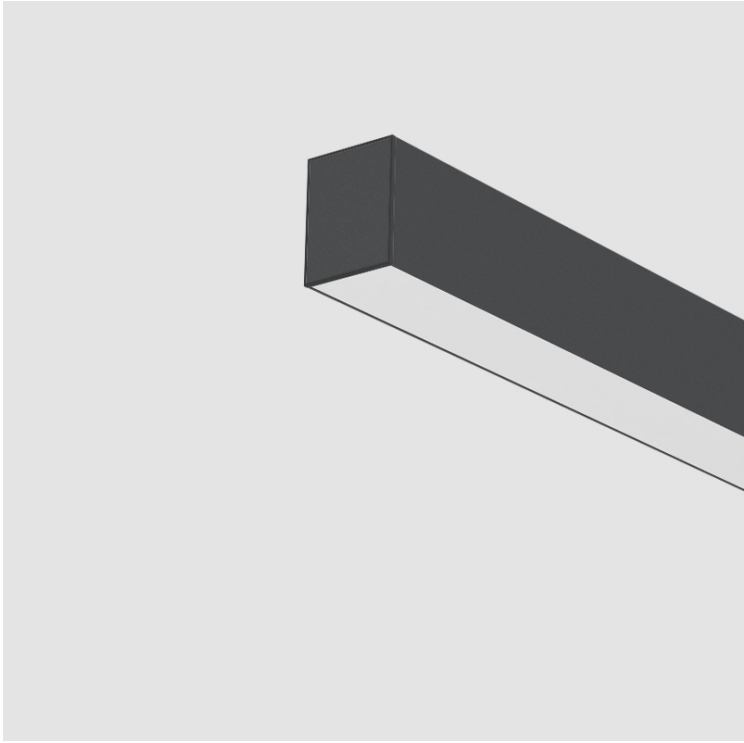

PROJECT
TYPE
SPECIFIER
QUANTITY
DATE

SLIDER SUSPENSION

A300448-

base number	LED Dimming	Finishes (Diamond)	Diffuser Options

DESCRIPTION
Slider Suspension, L.1000mm/39 3/8", Direct, 22W LED, Tunable White (2700K-6500K), Max 3165lm, CRI90, IP40, Diffuser Options, Dimmable, No Through Wiring (Includes End Cap)

1. To build a product code in our configurator select the specify button on the base model # product page
2. To build a manual product code on this datasheet choose from the options listed below in blue font and add the suffix to the base model #

GENERAL
Series: Slider
Partner: Prolicht
Division: Architectural
Installation: Suspension
Product Type: Linear Profiles
Mounting Location: Ceiling
Light Distribution: Direct

PHYSICAL
Shape: Rectangle
Length (mm): 1000
Length (in): 39 3/8"
Width (mm): 60
Width (in): 2 3/8"
Height (mm): 76
Height (in): 3
Diffuser: [Opal](#) / [Microprism](#) / [Raster Black](#) / [Raster White](#) / [Batwing (Glare Control)](#)
Fixture Finish: [SSR](#) / [BKV](#) / [CWI](#) / [CRY](#) / [HAB](#) / [UFT](#) / [ITA](#) / [RUA](#) / [FTG](#) / [MYG](#) / [LOD](#) / [PUS](#) / [FRO](#) / [FUP](#) / [KIA](#) / [POP](#) / [BLS](#) / [SPG](#) / [MEY](#) / [GOH](#) / [CHC](#) / [COM](#) / [ABZ](#) / [JAG](#) / [OBR](#) / [MOS](#) / [ROR](#)
Fixture Material: Aluminum Die Cast

ELECTRICAL
Lamp Type: LED (Zhaga Standard)
Input Wattage (W): 22

LED
Color Temperature (°K): 2700-6500 Tunable White
Max. Delivered Lumen (lm): Max 3165
CRI: >90 CRI

RATINGS AND CERTIFICATIONS
Certified By: CSA Certified to UL and CSA Standards
IP rating: IP40