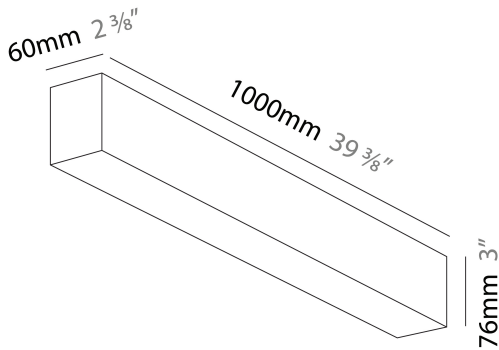

PROJECT
TYPE
SPECIFIER
QUANTITY
DATE

SLIDER SUSPENSION

A300448-

base number	LED Dimming	Finishes (Diamond)	Diffuser Options

DESCRIPTION
Slider Suspension, L.1000mm/39 3/8", Direct, 22W LED, Tunable White (2700K-6500K), Max 3165lm, CRI90, IP40, Diffuser Options, Dimmable, No Through Wiring (Includes End Cap)

1. To build a product code in our configurator select the specify button on the base model # product page
2. To build a manual product code on this datasheet choose from the options listed below in blue font and add the suffix to the base model #

GENERAL
Series: Slider
Partner: Prolicht
Division: Architectural
Installation: Suspension
Product Type: Linear Profiles
Mounting Location: Ceiling
Light Distribution: Direct

PHYSICAL
Shape: Rectangle
Length (mm): 1000
Length (in): 39 3/8"
Width (mm): 60
Width (in): 2 3/8"
Height (mm): 76
Height (in): 3
Diffuser: [Opal](#) / [Microprism](#) / [Raster Black](#) / [Raster White](#) / [Batwing (Glare Control)](#)
Fixture Finish: [SSR](#) / [BKV](#) / [CWI](#) / [CRY](#) / [HAB](#) / [UFT](#) / [ITA](#) / [RUA](#) / [FTG](#) / [MYG](#) / [LOD](#) / [PUS](#) / [FRO](#) / [FUP](#) / [KIA](#) / [POP](#) / [BLS](#) / [SPG](#) / [MEY](#) / [GOH](#) / [CHC](#) / [COM](#) / [ABZ](#) / [JAG](#) / [OBR](#) / [MOS](#) / [ROR](#)
Fixture Material: Aluminum Die Cast

ELECTRICAL
Lamp Type: LED (Zhaga Standard)
Input Wattage (W): 22

LED
Color Temperature (°K): 2700-6500 Tunable White
Max. Delivered Lumen (lm): Max 3165
CRI: >90 CRI

RATINGS AND CERTIFICATIONS
Certified By: CSA Certified to UL and CSA Standards
IP rating: IP40