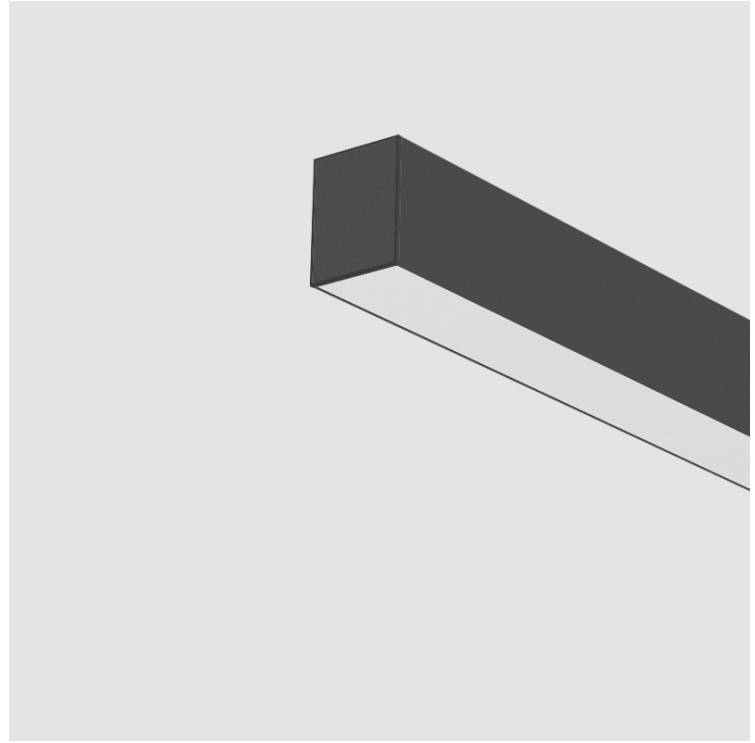

PROJECT
TYPE
SPECIFIER
QUANTITY
DATE

SLIDER SUSPENSION

A300448-

base number	LED Dimming	Finishes (Diamond)	Diffuser Options

DESCRIPTION

Slider Suspension, L.1000mm/39 3/8", Direct, 22W LED, Tunable White (2700K-6500K), Max 3165lm, CRI90, IP40, Diffuser Options, Dimmable, No Through Wiring (Includes End Cap)

1. To build a product code in our configurator select the specify button on the base model # product page
2. To build a manual product code on this datasheet choose from the options listed below in blue font and add the suffix to the base model #

GENERAL

Series: Slider
Partner: Prolicht
Division: Architectural
Installation: Suspension
Product Type: Linear Profiles
Mounting Location: Ceiling
Light Distribution: Direct

PHYSICAL

Shape: Rectangle
Length (mm): 1000
Length (in): 39 3/8"
Width (mm): 60
Width (in): 2 3/8"
Height (mm): 76
Height (in): 3
Diffuser: [Opal](#) / [Microprism](#) / [Raster Black](#) / [Raster White](#) / [Batwing (Glare Control)](#)
Fixture Finish: [SSR](#) / [BKV](#) / [CWI](#) / [CRY](#) / [HAB](#) / [UFT](#) / [ITA](#) / [RUA](#) / [FTG](#) / [MYG](#) / [LOD](#) / [PUS](#) / [FRO](#) / [FUP](#) / [KIA](#) / [POP](#) / [BLS](#) / [SPG](#) / [MEY](#) / [GOH](#) / [CHC](#) / [COM](#) / [ABZ](#) / [JAG](#) / [OBR](#) / [MOS](#) / [ROR](#)
Fixture Material: Aluminum Die Cast

ELECTRICAL

Lamp Type: LED (Zhaga Standard)
Input Wattage (W): 22

LED

Color Temperature (°K): 2700-6500 Tunable White
Max. Delivered Lumen (lm): Max 3165
CRI: >90 CRI

RATINGS AND CERTIFICATIONS

Certified By: CSA Certified to UL and CSA Standards
IP rating: IP40