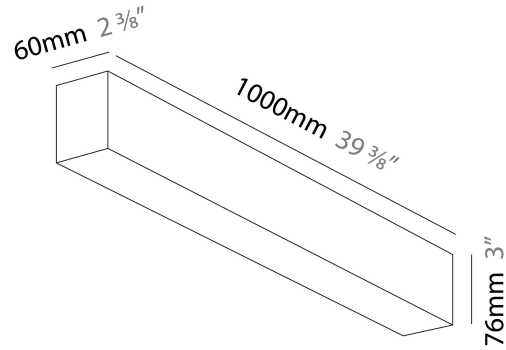

PROJECT
TYPE
SPECIFIER
QUANTITY
DATE

SLIDER SUSPENSION

A300448-

base number	LED Dimming	Finishes (Diamond)	Diffuser Options

DESCRIPTION

Slider Suspension, L.1000mm/39 3/8", Direct, 22W LED, Tunable White (2700K-6500K), Max 3165lm, CRI90, IP40, Diffuser Options, Dimmable, No Through Wiring (Includes End Cap)

1. To build a product code in our configurator select the specify button on the base model # product page
2. To build a manual product code on this datasheet choose from the options listed below in blue font and add the suffix to the base model #

GENERAL

Series: Slider
Partner: Prolicht
Division: Architectural
Installation: Suspension
Product Type: Linear Profiles
Mounting Location: Ceiling
Light Distribution: Direct

PHYSICAL

Shape: Rectangle
Length (mm): 1000
Length (in): 39 3/8"
Width (mm): 60
Width (in): 2 3/8"
Height (mm): 76
Height (in): 3
Diffuser: [Opal](#) / [Microprism](#) / [Raster Black](#) / [Raster White](#) / [Batwing (Glare Control)](#)
Fixture Finish: [SSR](#) / [BKV](#) / [CWI](#) / [CRY](#) / [HAB](#) / [UFT](#) / [ITA](#) / [RUA](#) / [FTG](#) / [MYG](#) / [LOD](#) / [PUS](#) / [FRO](#) / [FUP](#) / [KIA](#) / [POP](#) / [BLS](#) / [SPG](#) / [MEY](#) / [GOH](#) / [CHC](#) / [COM](#) / [ABZ](#) / [JAG](#) / [OBR](#) / [MOS](#) / [ROR](#)
Fixture Material: Aluminum Die Cast

ELECTRICAL

Lamp Type: LED (Zhaga Standard)
Input Wattage (W): 22

LED

Color Temperature (°K): 2700-6500 Tunable White
Max. Delivered Lumen (lm): Max 3165
CRI: >90 CRI

RATINGS AND CERTIFICATIONS

Certified By: CSA Certified to UL and CSA Standards
IP rating: IP40