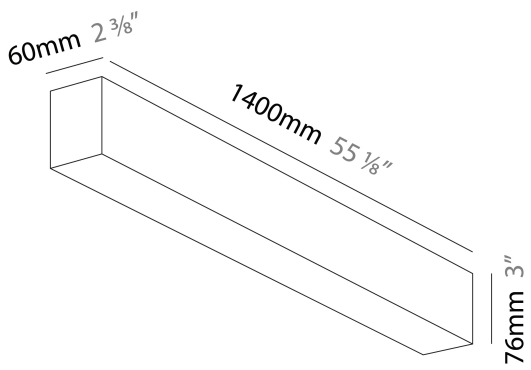

PROJECT	
TYPE	
SPECIFIER	
QUANTITY	
DATE	

SLIDER SUSPENSION

A300452-

base number	LED	Finishes	Diffuser
	Dimming	(Diamond)	Options

DESCRIPTION
Slider Suspension, L.1400mm/55 1/8", Direct, 30W LED, Tunable White (2700K-6500K), Max 5536lm, CRI90, IP40, Diffuser Options, Dimmable, No Through Wiring (Includes End Cap)

1. To build a product code in our configurator select the specify button on the base model # product page
2. To build a manual product code on this datasheet choose from the options listed below in blue font and add the suffix to the base model #

GENERAL
Series: Slider
Partner: Prolicht
Division: Architectural
Installation: Suspension
Product Type: Linear Profiles
Mounting Location: Ceiling
Light Distribution: Direct

PHYSICAL
Shape: Rectangle
Length (mm): 1400
Length (in): 55 1/8
Width (mm): 60
Width (in): 2 3/8
Height (mm): 76
Height (in): 3
Diffuser: [Opal](#) / [Microprism](#) / [Raster Black](#) / [Raster White](#) / [Batwing (Glare Control)](#)
Fixture Finish: [SSR](#) / [BKV](#) / [CWI](#) / [CRY](#) / [HAB](#) / [UFT](#) / [ITA](#) / [RUA](#) / [FTG](#) / [MYG](#) / [LOD](#) / [PUS](#) / [FRO](#) / [FUP](#) / [KIA](#) / [POP](#) / [BLS](#) / [SPG](#) / [MEY](#) / [GOH](#) / [CHC](#) / [COM](#) / [ABZ](#) / [JAG](#) / [OBR](#) / [MOS](#) / [ROR](#)
Fixture Material: Aluminum Die Cast

ELECTRICAL
Lamp Type: LED (Zhaga Standard)
Input Wattage (W): 30

LED
Color Temperature (°K): 2700-6500 Tunable White
Max. Delivered Lumen (lm): Max 4436
CRI: >90 CRI

RATINGS AND CERTIFICATIONS
Certified By: CSA Certified to UL and CSA Standards
IP rating: IP40