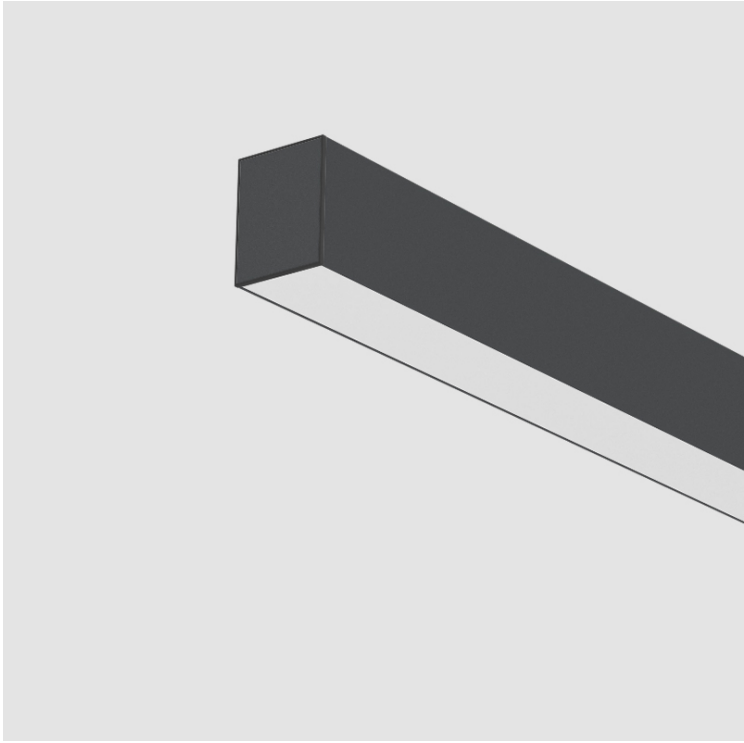

PROJECT	
TYPE	
SPECIFIER	
QUANTITY	
DATE	

SLIDER SUSPENSION

A300452-

base number	LED	Finishes	Diffuser
	Dimming	(Diamond)	Options

DESCRIPTION
Slider Suspension, L.1400mm/55 1/8", Direct, 30W LED, Tunable White (2700K-6500K), Max 5536lm, CRI90, IP40, Diffuser Options, Dimmable, No Through Wiring (Includes End Cap)

1. To build a product code in our configurator select the specify button on the base model # product page
2. To build a manual product code on this datasheet choose from the options listed below in blue font and add the suffix to the base model #

GENERAL
Series: Slider
Partner: Prolicht
Division: Architectural
Installation: Suspension
Product Type: Linear Profiles
Mounting Location: Ceiling
Light Distribution: Direct

PHYSICAL
Shape: Rectangle
Length (mm): 1400
Length (in): 55 1/8
Width (mm): 60
Width (in): 2 3/8
Height (mm): 76
Height (in): 3
Diffuser: [Opal](#) / [Microprism](#) / [Raster Black](#) / [Raster White](#) / [Batwing (Glare Control)](#)
Fixture Finish: [SSR](#) / [BKV](#) / [CWI](#) / [CRY](#) / [HAB](#) / [UFT](#) / [ITA](#) / [RUA](#) / [FTG](#) / [MYG](#) / [LOD](#) / [PUS](#) / [FRO](#) / [FUP](#) / [KIA](#) / [POP](#) / [BLS](#) / [SPG](#) / [MEY](#) / [GOH](#) / [CHC](#) / [COM](#) / [ABZ](#) / [JAG](#) / [OBR](#) / [MOS](#) / [ROR](#)
Fixture Material: Aluminum Die Cast

ELECTRICAL
Lamp Type: LED (Zhaga Standard)
Input Wattage (W): 30

LED
Color Temperature (°K): 2700-6500 Tunable White
Max. Delivered Lumen (lm): Max 4436
CRI: >90 CRI

RATINGS AND CERTIFICATIONS
Certified By: CSA Certified to UL and CSA Standards
IP rating: IP40