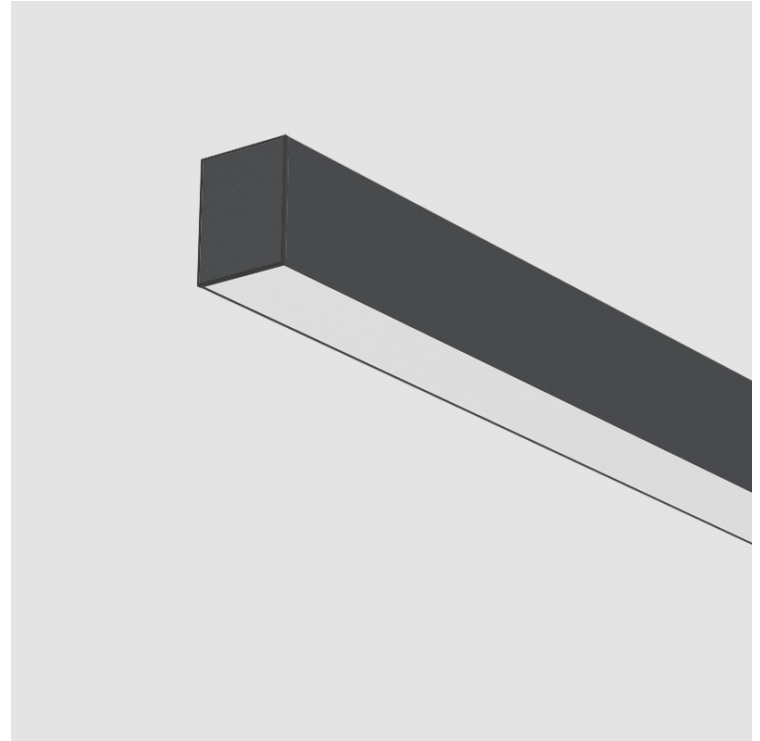

PROJECT	
TYPE	
SPECIFIER	
QUANTITY	
DATE	

SLIDER SUSPENSION

A300456-

base number	LED	Finishes	Diffuser
	Dimming	(Diamond)	Options

DESCRIPTION

Slider Suspension, L.1800mm/70 7/8", Direct, 39W LED, Tunable White (2700K-6500K), Max 5707lm, CRI90, IP40, Diffuser Options, Dimmable, No Through Wiring (Includes End Cap)

1. To build a product code in our configurator select the specify button on the base model # product page
2. To build a manual product code on this datasheet choose from the options listed below in blue font and add the suffix to the base model #

GENERAL

Series: Slider
Partner: Prolicht
Division: Architectural
Installation: Suspension
Product Type: Linear Profiles
Mounting Location: Ceiling
Light Distribution: Direct

PHYSICAL

Shape: Rectangle
Length (mm): 1800
Length (in): 70 7/8
Width (mm): 60
Width (in): 2 3/8
Height (mm): 76
Height (in): 3
Diffuser: [Opal](#) / [Microprism](#) / [Raster Black](#) / [Raster White](#) / [Batwing (Glare Control)](#)
Fixture Finish: [SSR](#) / [BKV](#) / [CWI](#) / [CRY](#) / [HAB](#) / [UFT](#) / [ITA](#) / [RUA](#) / [FTG](#) / [MYG](#) / [LOD](#) / [PUS](#) / [FRO](#) / [FUP](#) / [KIA](#) / [POP](#) / [BLS](#) / [SPG](#) / [MEY](#) / [GOH](#) / [CHC](#) / [COM](#) / [ABZ](#) / [JAG](#) / [OBR](#) / [MOS](#) / [ROR](#)
Fixture Material: Aluminum Die Cast

ELECTRICAL

Lamp Type: LED (Zhaga Standard)
Input Wattage (W): 39

LED

Color Temperature (°K): 2700-6500 Tunable White
Max. Delivered Lumen (lm): Max 5707
CRI: >90 CRI

RATINGS AND CERTIFICATIONS

Certified By: CSA Certified to UL and CSA Standards
IP rating: IP40