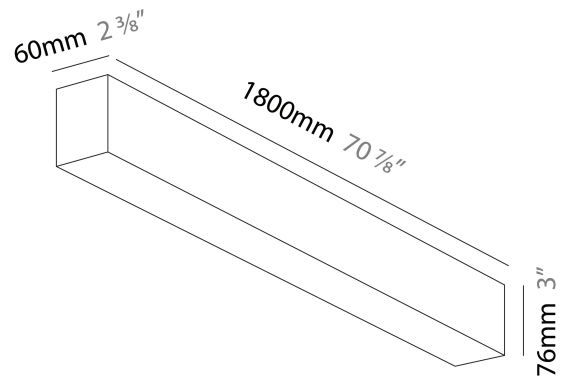

PROJECT	
TYPE	
SPECIFIER	
QUANTITY	
DATE	

SLIDER SUSPENSION

A300456-

base number	LED	Finishes	Diffuser
	Dimming	(Diamond)	Options

DESCRIPTION

Slider Suspension, L.1800mm/70 7/8", Direct, 39W LED, Tunable White (2700K-6500K), Max 5707lm, CRI90, IP40, Diffuser Options, Dimmable, No Through Wiring (Includes End Cap)

1. To build a product code in our configurator select the specify button on the base model # product page
2. To build a manual product code on this datasheet choose from the options listed below in blue font and add the suffix to the base model #

GENERAL

Series: Slider
Partner: Prolicht
Division: Architectural
Installation: Suspension
Product Type: Linear Profiles
Mounting Location: Ceiling
Light Distribution: Direct

PHYSICAL

Shape: Rectangle
Length (mm): 1800
Length (in): 70 7/8
Width (mm): 60
Width (in): 2 3/8
Height (mm): 76
Height (in): 3
Diffuser: [Opal](#) / [Microprism](#) / [Raster Black](#) / [Raster White](#) / [Batwing (Glare Control)](#)
Fixture Finish: [SSR](#) / [BKV](#) / [CWI](#) / [CRY](#) / [HAB](#) / [UFT](#) / [ITA](#) / [RUA](#) / [FTG](#) / [MYG](#) / [LOD](#) / [PUS](#) / [FRO](#) / [FUP](#) / [KIA](#) / [POP](#) / [BLS](#) / [SPG](#) / [MEY](#) / [GOH](#) / [CHC](#) / [COM](#) / [ABZ](#) / [JAG](#) / [OBR](#) / [MOS](#) / [ROR](#)
Fixture Material: Aluminum Die Cast

ELECTRICAL

Lamp Type: LED (Zhaga Standard)
Input Wattage (W): 39

LED

Color Temperature (°K): 2700-6500 Tunable White
Max. Delivered Lumen (lm): Max 5707
CRI: >90 CRI

RATINGS AND CERTIFICATIONS

Certified By: CSA Certified to UL and CSA Standards
IP rating: IP40